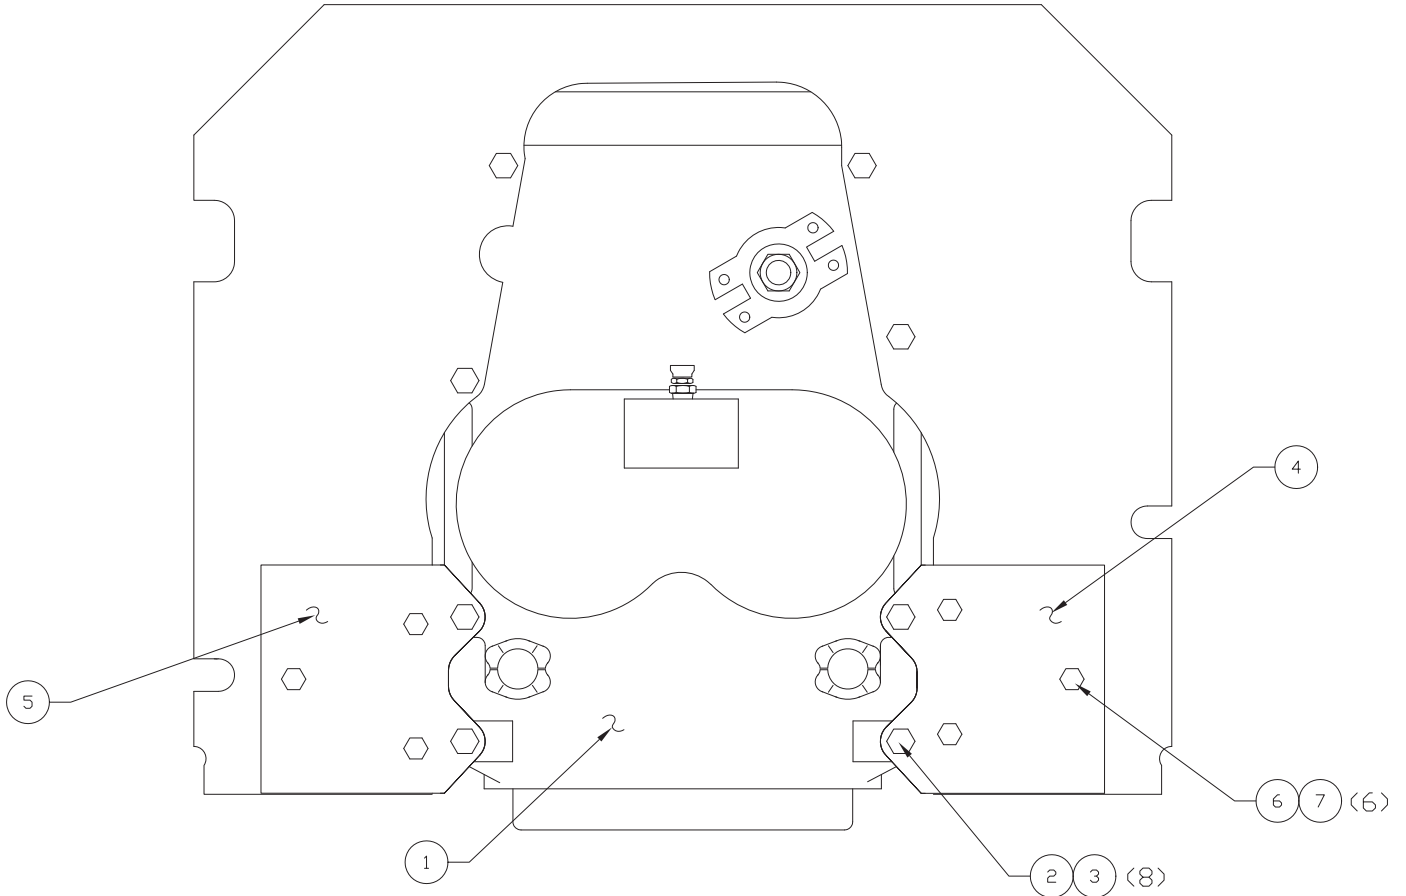

Transmission Installation

Item	Part No.	Qty	Description	Item	Part No.	Qty	Description
580585 Transmission Installation							
1	* 590660	1	. Transmission	6	221691W	6	. Capscrew
2	00455916	8	. Capscrew	7	237923	6	. Nut
3	224129	8	. Nut	* See Separate Coverage			
4	563817	1	. Mount, Transmission				
5	563828	1	. Mount, Transmission				