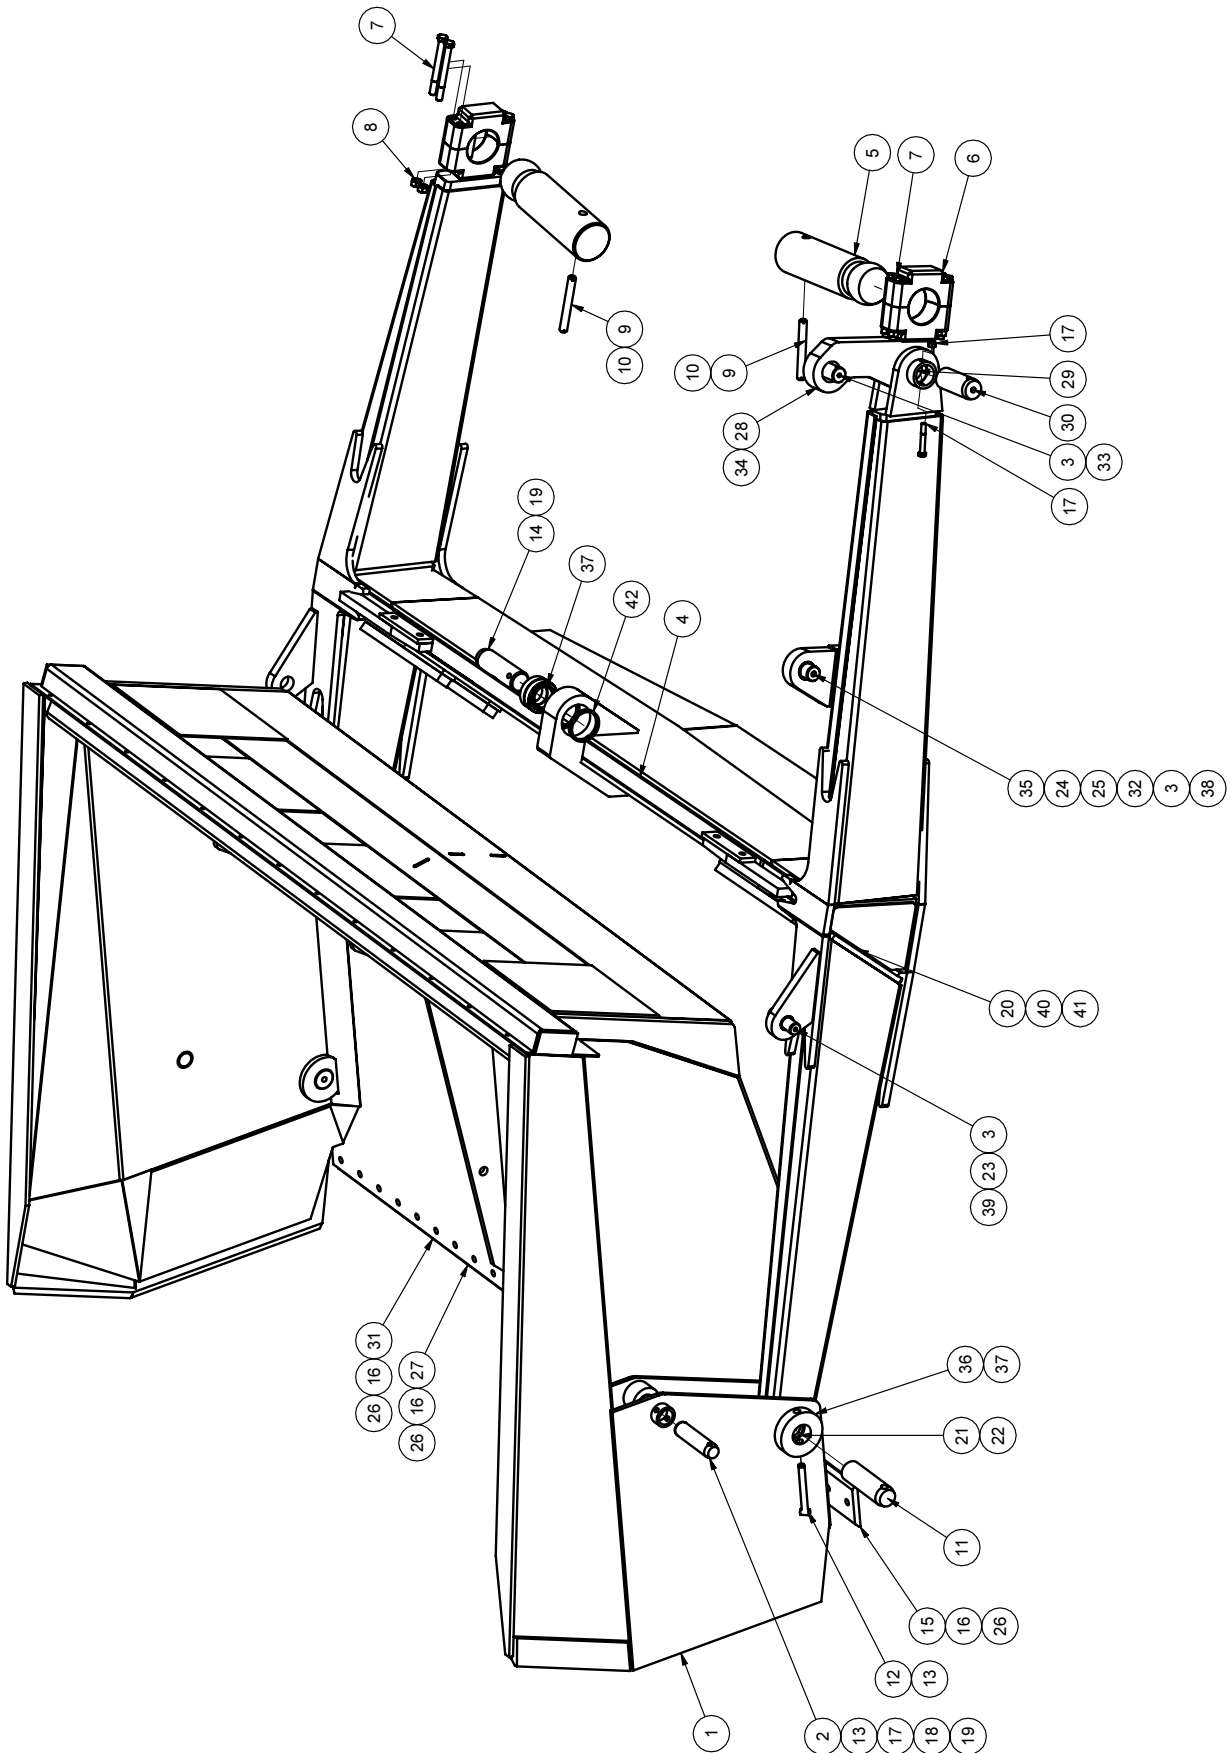

Bucket & Arm with Removable Blade

Bucket & Arm with Removable Blade

Item	Part No.	Qty	Description	Item	Part No.	Qty	Description
	580564		Bucket & Arm w/ Rem. Blade				
1	580565	1	. Bucket	22	00271285	2	. Fitting, Lube
2	529808	2	. Pin	23	519326	1	. Bush
3	00271291	2	. Fitting, Lube	24	00179895	2	. Capscrew
4	560715	1	. Frame Assembly, Bucket Lift	25	223587	2	. Nut, Esna
5	529651	2	. Pin	26	00274991	26	. Hex Nut
6	541325	3	. Cap, Brg	27	556604	1	. Blade, Bolt-On
7	219906	8	. Capscrew	28	560778	1	. Link Weldment
8	00273852	8	. Nut, Esna	29	560779	1	. Bush
9	530105	2	. Pin	30	560780	1	. Pin
10	200615	2	. Cotter Pin	31	559517	1	. Blade, Bolt-On
11	541185	2	. Pin	32	560965	1	. Bush
12	519075	2	. Pin Weldment	33	560781	1	. Pin
13	00119198	4	. Cotter Pin	34	231602	1	. Bearing, Sealed Self Aligned
14	541274	1	. Pin	35	541598	1	. Pin
15	556606	1	. Blade,Bolt-On	36	556474	2	. Spacer, Brg
16	224739	26	. Bolt, Plateow	37	214314	1	. Bearing, Spherical
17	00271623	3	. Capscrew	38	566567	1	. Spacer
18	223188	3	. Nut, Esna	39	512865	1	. Pin, Strg Cylinder
19	00191758	4	. Fitting, Lube	40	520831	2	. Bar, Stop
20	566977	2	. Plateside	41	566976	2	. Plate, Top
21	00119930	2	. Bushing, Reducer	42	550089	1	. Spacer, Brg