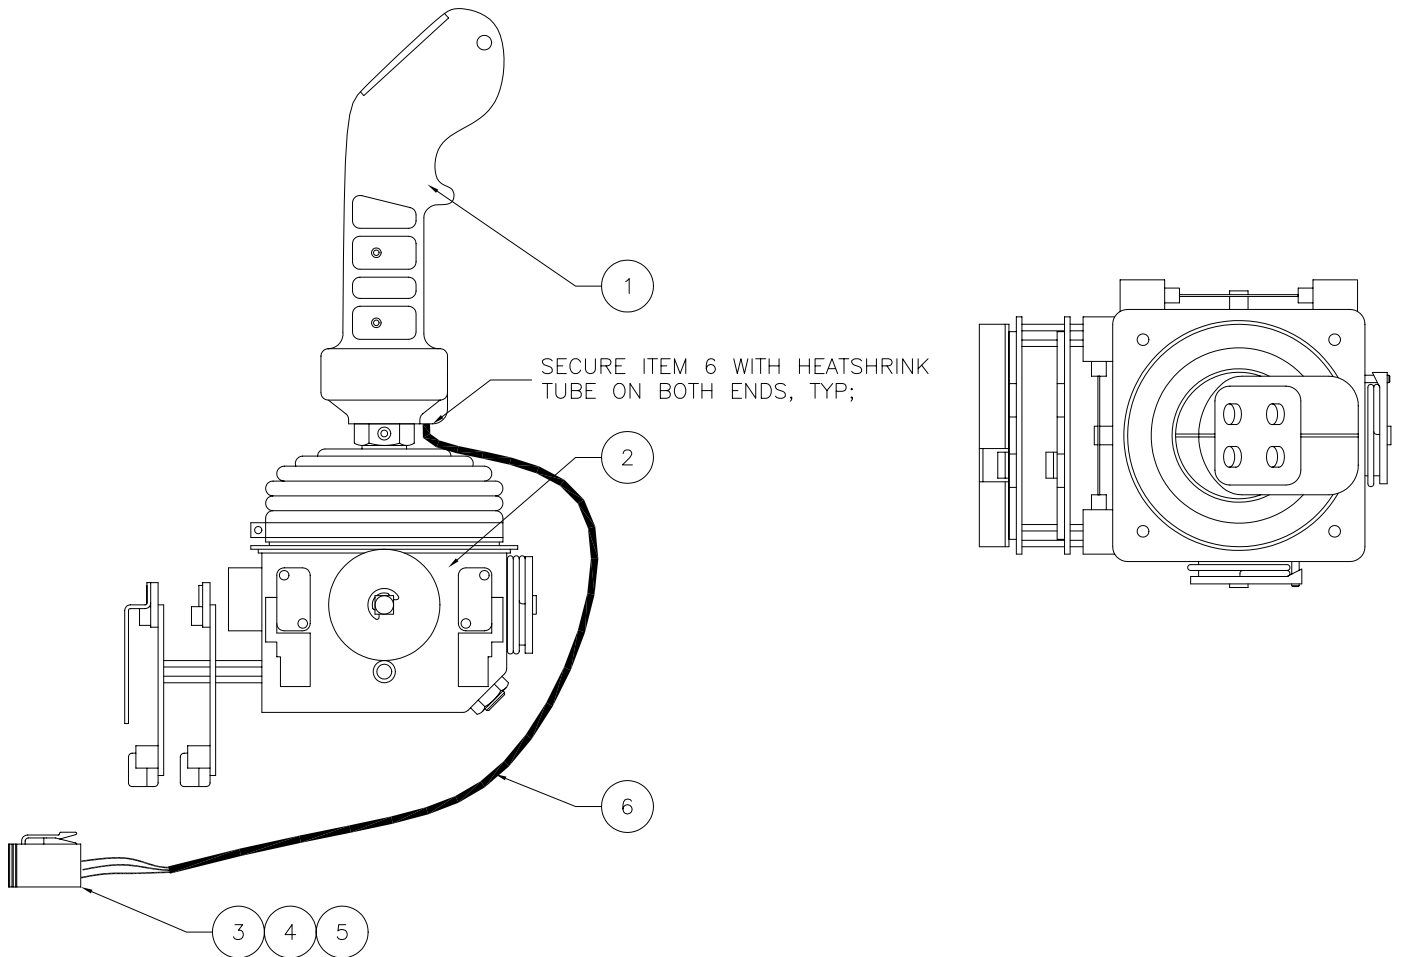

Joystick Assembly

Item	Part No.	Qty	Description	Item	Part No.	Qty	Description
	580520		Joystick Assembly				
1	* 249731	1	. Handle, Joystick Control	5	243236	6	. Socket
2	* 249547	1	. Joystick w/o Handle	6	249280	2'	. Loom, Woven Pet
3	249157	1	. Plate				
4	249158	1	. Wedge, Lock				
							* See Separate Coverage