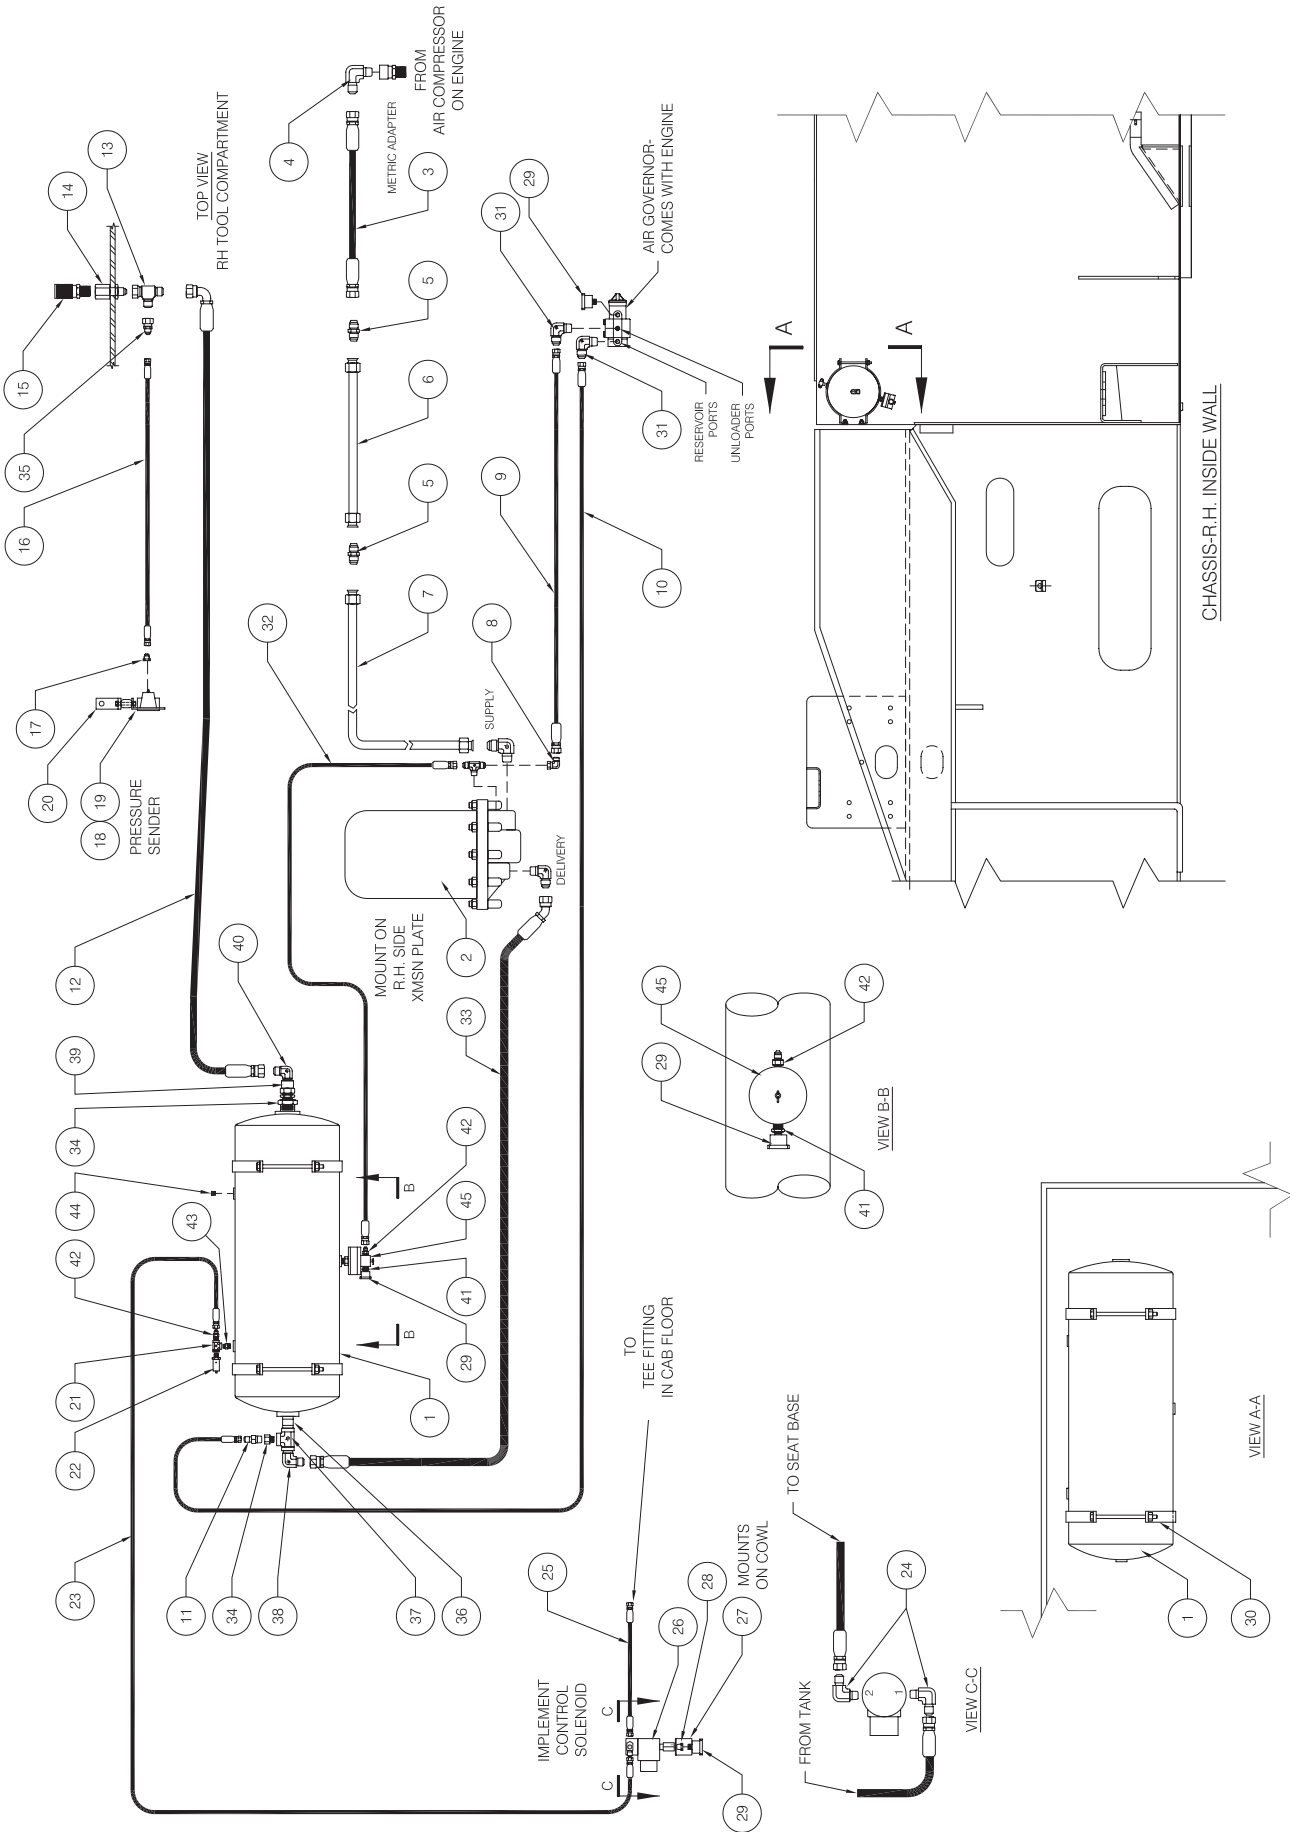

---

**Air System - Chassis**

## Air System - Chassis

Item	Part No.	Qty	Description	Item	Part No.	Qty	Description
	<b>580465</b>		<b>Air System - Chassis</b>				
1	207904	1	. Air Tank Assembly	24	15280	2	. Fitting
2	* 579693	1	. Air Dryer Assembly	25	217247	1	. Hose Assembly
3	215092	1	. Hose Assembly	26	* 239444	1	. Valve
4	209490	1	. Fitting	27	545588	1	. Bracket
5	209441	2	. Fitting	28	26841	1	. Fitting
6	580971	1	. Tube Assembly	29	210299	2	. Air Cleaner
7	580972	1	. Tube Assembly	30	207905	2	. Bracket Assembly
8	212718	1	. Fitting	31	209405	2	. Fitting
9	233001	1	. Hose Assembly	32	243535	1	. Hose Assembly
10	233136	1	. Hose Assembly	33	245969	1	. Hose Assembly
11	16268	1	. Fitting	34	209506	2	. Fitting
12	237243	1	. Hose Assembly	35	228048	1	. Fitting
13	214316	1	. Fitting	36	209901	1	. Fitting
14	216427	1	. Fitting	37	209601	1	. Fitting
15	204695	1	. Check Valve	38	209417	1	. Fitting
16	216478	1	. Hose Assembly	39	207917	1	. Check Valve
17	209775	1	. Fitting	40	209413	1	. Fitting
18	249543	1	. Sender, Pressure	41	209500	1	. Fitting
19	249544	1	. Kit, Mounting	42	209752	2	. Fitting
20	580703	1	. Bracket	43	222321	1	. Fitting
21	220596	1	. Fitting	44	00444695	1	. Plate, Pipe
22	207901	1	. Relief Valve	45	* 232914	1	. Valve, Single Expello
23	216470	1	. Hose Assembly				