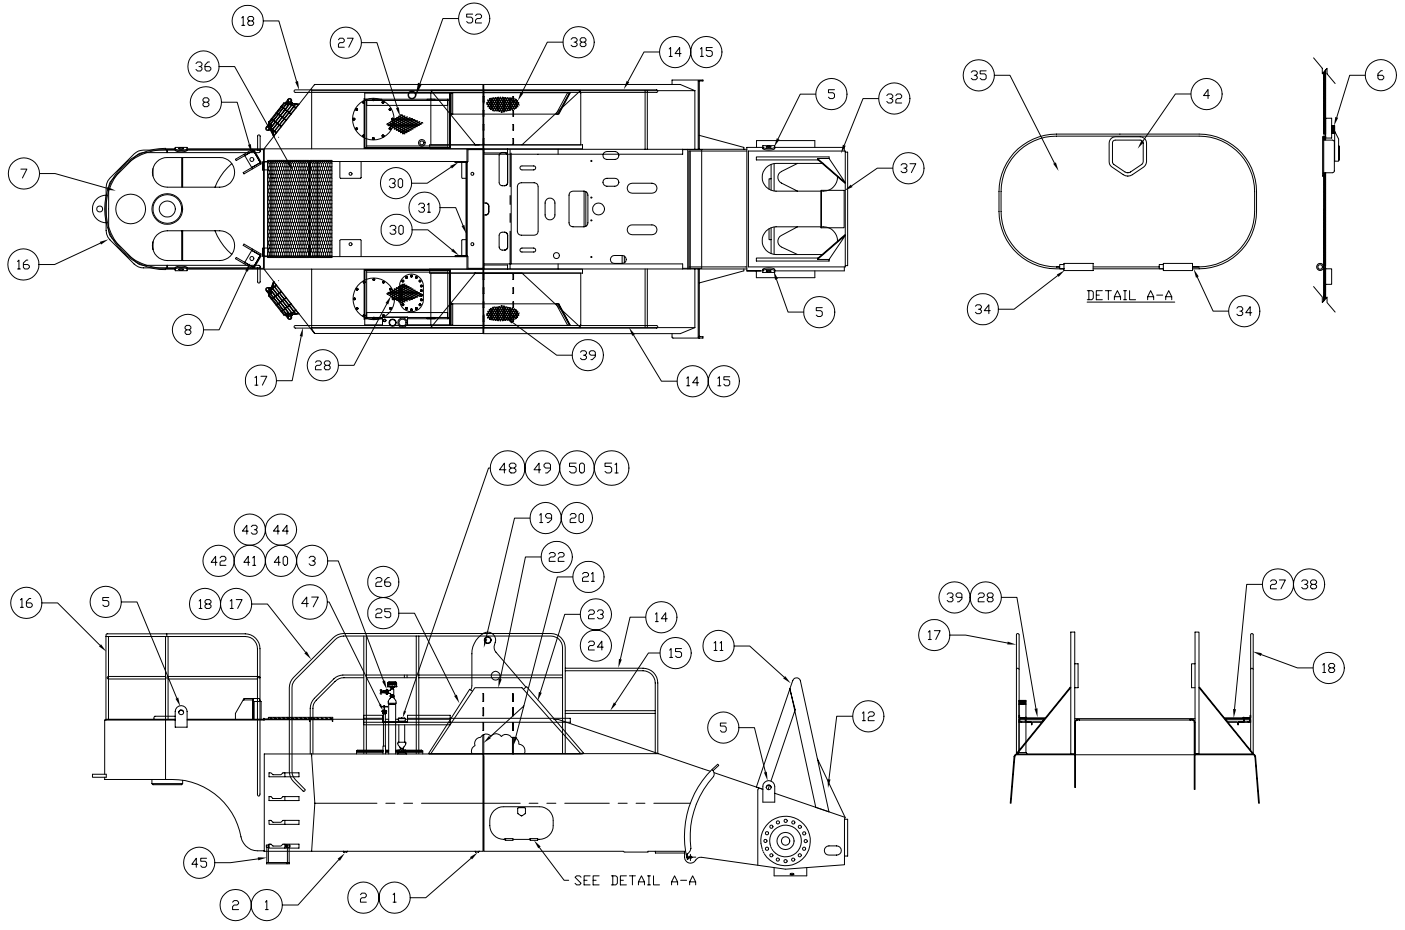

Chassis Assembly

Item	Part No.	Qty	Description	Item	Part No.	Qty	Description
577738 Chassis Assembly							
1	00144053	4	. Bushing, Reducer	30	542954	1	. Bar
2	201319	4	. Plate, Magnetic	31	542959	2	. Bar
3	209509	1	. Fitting	32	577828	1	. Chassis, Fnt
4	236307	2	. Handle, Drop 'T'	34	551380	4	. Hinge Assembly
5	508818	4	. Lifting Eye	35	560101	2	. Door, Tank
6	510074	2	. Strip, Backup	36	580906	1	. Grate Assembly
7	580461	1	. Chassis, Rear	37	522923	1	. Pad, Boom
8	522105	2	. Bracket Assembly	38	577989	1	. Catwalk, LH Fnt
11	526316	2	. Guard Assembly, Log	39	577990	1	. Catwalk, RH Fnt
12	526317	2	. Gusset	40	224744	1	. Filler Breather
14	529936	2	. Handrail	41	209159	1	. Fitting
15	529937	2	. Handrail	42	209505	1	. Fitting
16	529976	1	. Handrail Assembly, Rear Deck	43	211398	1	. Draincock
17	530005	1	. Handrail Assembly, RH	44	27122	1	. Bush, Reducer
18	530006	1	. Handrail Assembly, LH	45	* 564345	2	. Step Assembly, Aux
19	536872	1	. Plate Weldment, Boom Mtg	46	526719	1	. Gusset
20	536873	1	. Plate Weldment, Boom Mtg	47	561108	1	. Dipstick Assembly
21	536902	4	. Gusset	48	561748	1	. Pipe Assembly, Fuel Fill
22	536903	2	. Platecover	49	237707	1	. Strainer, Return Line
23	536904	1	. Platefnt	50	221265	1	. Nipple, Pipe
24	536905	1	. Platefnt	51	227953	1	. Fitting
25	536906	1	. Platerear	52	566931	1	. Fuel Fill
26	536907	1	. Platerear				
27	577987	1	. Catwalk, LH				* See Separate Coverage
28	577988	1	. Catwalk, RH				