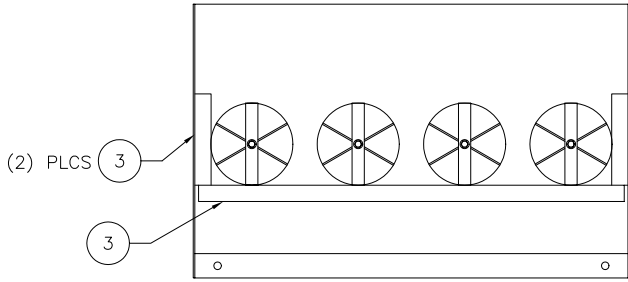

Heater, 24V

VIEW B-B
LOUVER MTG. PLATE

VIEW C-C
ASSEMBLED

Heater, 24V

Item	Part No.	Qty	Description	Item	Part No.	Qty	Description
	580435		Heater, 24V				
1	572413	1	. Baffle Weldment	8	222328	1'	. Grommet
2	238605	1	. Knob, Plastic	9	234266	6	. Hard Washer
3	235038	3'	. Weatherstrip	10	238382	1	. Air Conditioner/ Heater
4	238604	1	. Nut, Push	11	573566	1	. Legend Plate
5	580880	1	. Diffuser	12	R1933720	1	. Plug, Button
6	223154	3	. Screw, Sheet Metal				
7	231504	5	. Terminal Disc				