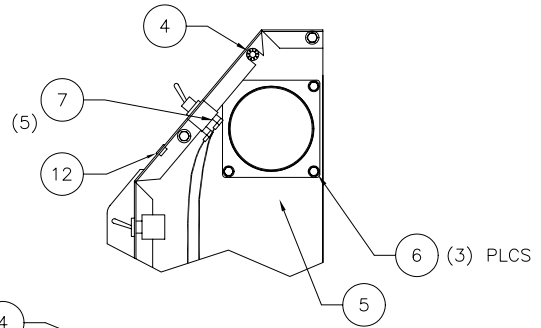

Heater, 24V

VIEW B-B
LOUVER MTG. PLATE

VIEW C-C
ASSEMBLED

Heater, 24V

Item	Part No.	Qty	Description	Item	Part No.	Qty	Description
	580435		Heater, 24V				
1	572413	1	. Baffle Weldment	8	222328	1'	. Grommet
2	238605	1	. Knob, Plastic	9	234266	6	. Hard Washer
3	235038	3'	. Weatherstrip	10	238382	1	. Air Conditioner/ Heater
4	238604	1	. Nut, Push	11	573566	1	. Legend Plate
5	580880	1	. Diffuser	12	R1933720	1	. Plug, Button
6	223154	3	. Screw, Sheet Metal				
7	231504	5	. Terminal Disc				