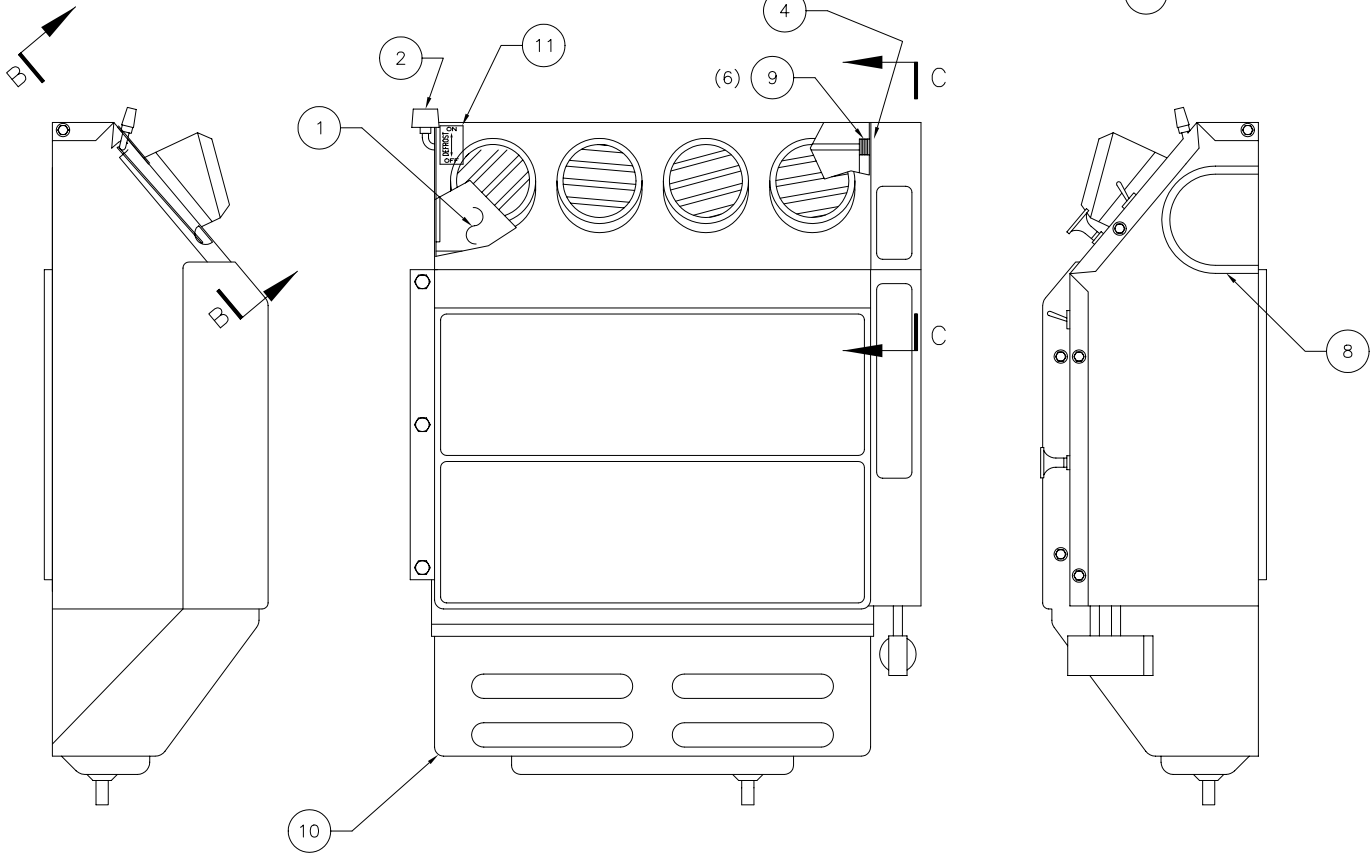

Heater, 24V

VIEW B-B
LOUVER MTG. PLATE

VIEW C-C
ASSEMBLED

Heater, 24V

Item	Part No.	Qty	Description	Item	Part No.	Qty	Description
	580435		Heater, 24V				
1	572413	1	. Baffle Weldment	8	222328	1'	. Grommet
2	238605	1	. Knob, Plastic	9	234266	6	. Hard Washer
3	235038	3'	. Weatherstrip	10	238382	1	. Air Conditioner/ Heater
4	238604	1	. Nut, Push	11	573566	1	. Legend Plate
5	580880	1	. Diffuser	12	R1933720	1	. Plug, Button
6	223154	3	. Screw, Sheet Metal				
7	231504	5	. Terminal Disc				