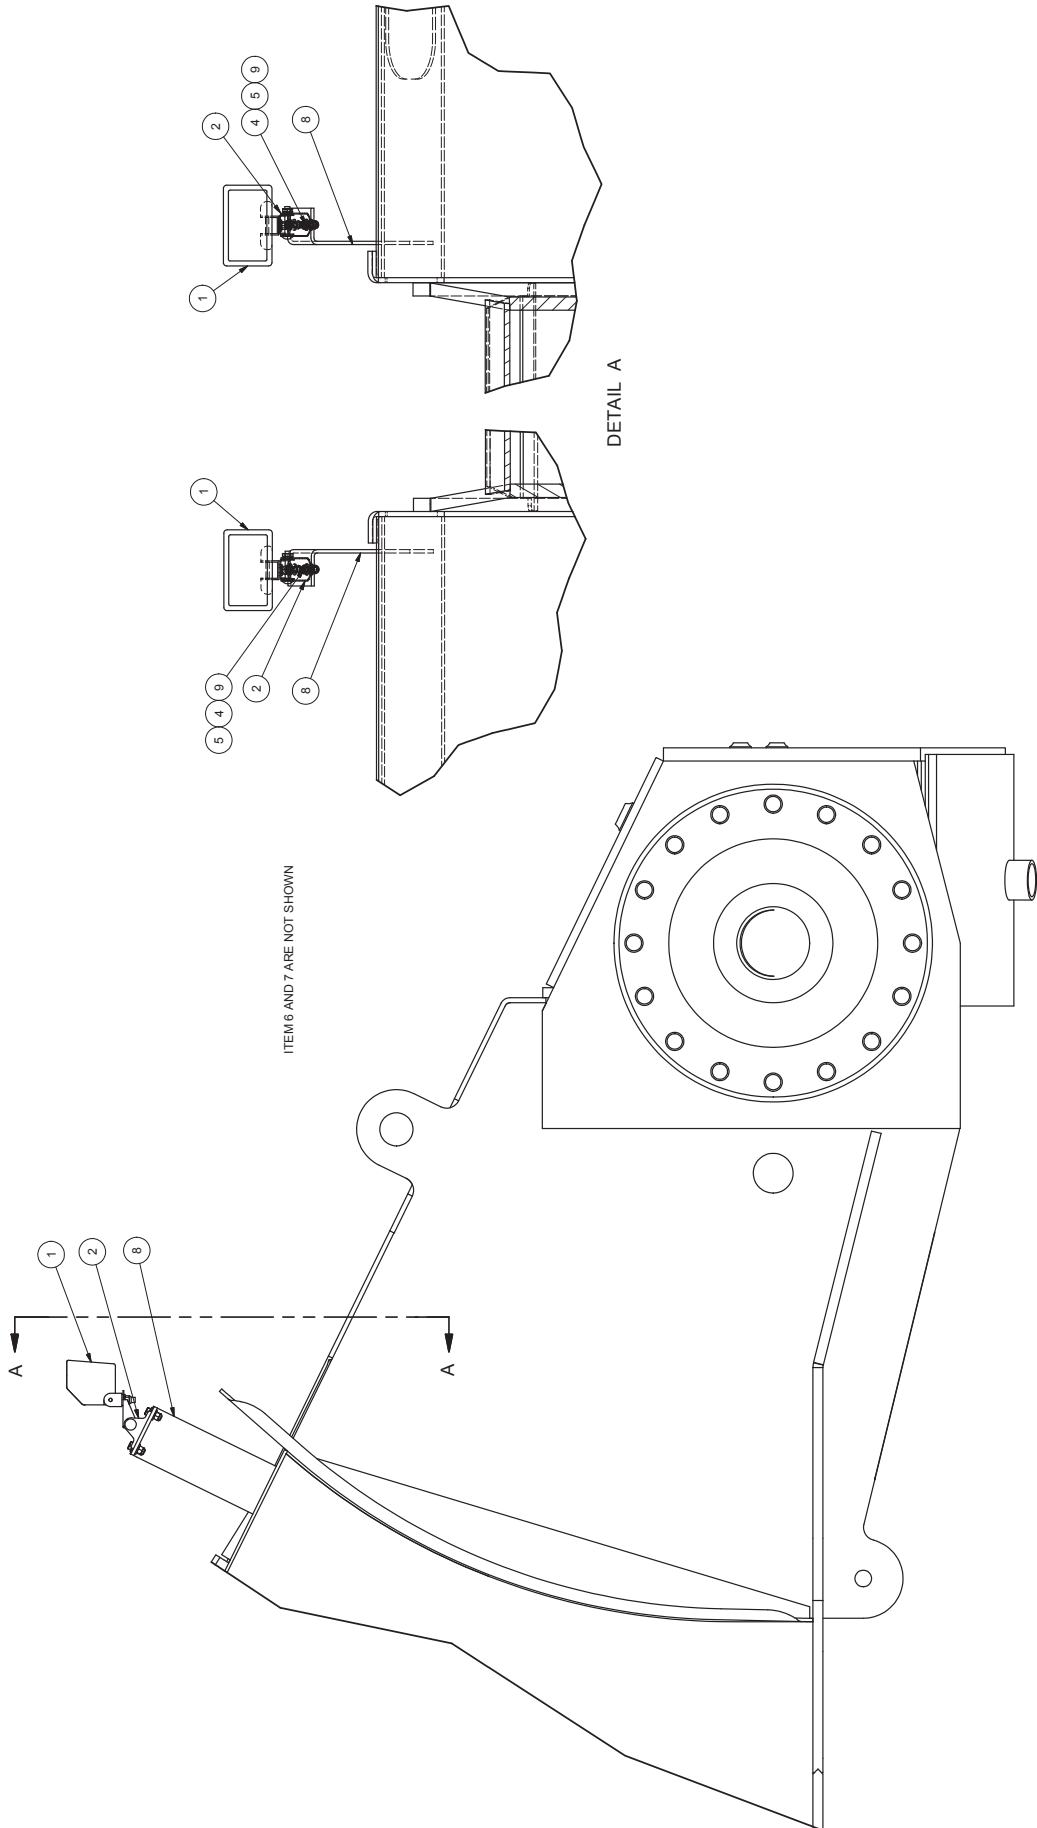

Auxiliary Fender Light Installation

Auxiliary Fender Light Installation

Item	Part No.	Qty	Description	Item	Part No.	Qty	Description
	580411		Aux Fender Light Installation				
1	R13659	2	. Light, Work	6	00103346	4	. Flat Washer
2	206327	2	. Bracket, Light	7	219431	6'	. Wire
4	223427	4	. Flat Washer	8	585913	2	. Plate, Mounting
5	223654	4	. Locknut	9	Y17C-0616	4	. Capscrew