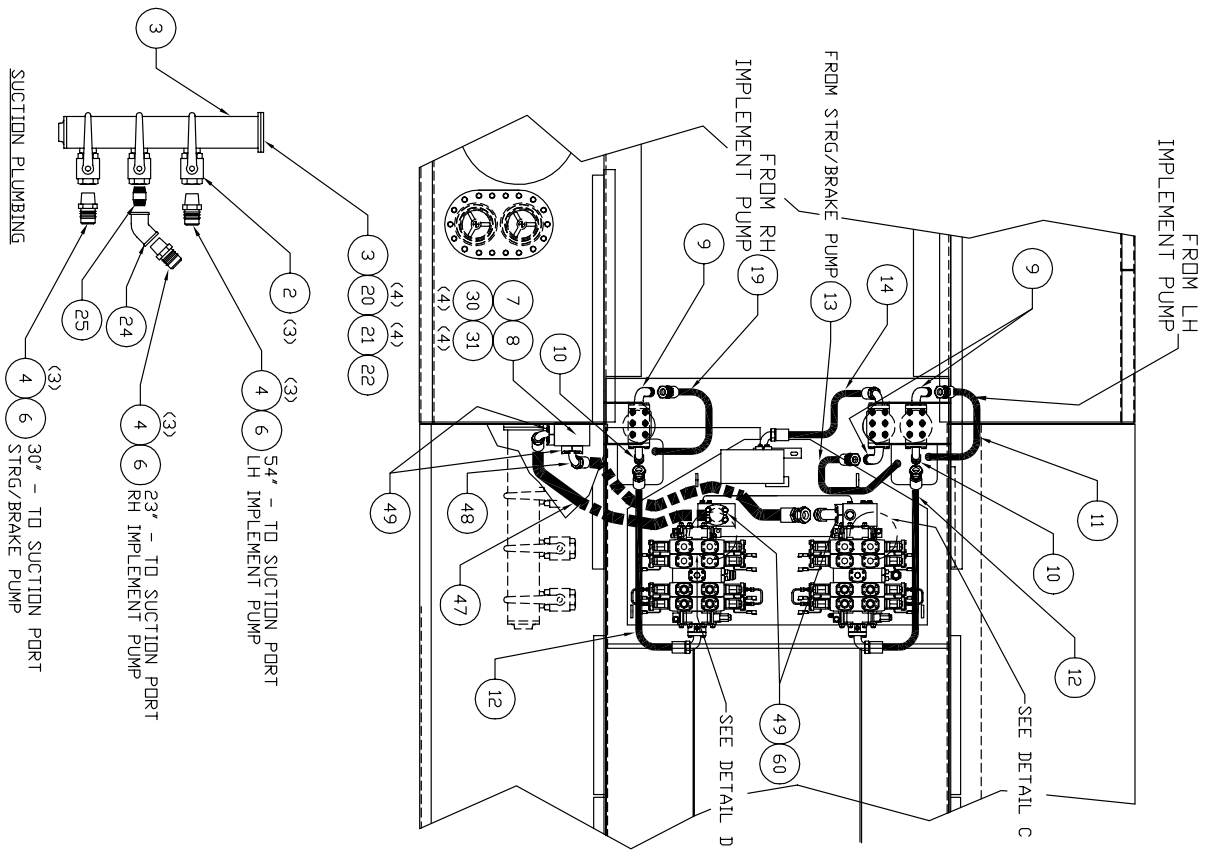

Hydraulic System - Chassis

Hydraulic System - Chassis

Item	Part No.	Qty	Description	Item	Part No.	Qty	Description
	580407		Hydraulic System - Chassis				
1	* 228201	3	. Pressure Filter	36	209486	4	. Fitting
2	228321	3	. Ball Valve	38	227411	2	. Hose Assembly
3	563832	1	. Manifold Assembly, Suction	39	233717	1	. Hose Assembly
4	220532	3	. Fitting	40	212717	2	. Fitting
6	201440	9'	. Suction Hose	41	233139	1	. Hose Assembly
7	580453	1	. Manifold	42	229554	1	. Hose Assembly
8	203528	1	. O-Ring	43	23945	1	. Fitting
9	14274	4	. Fitting	44	211562	1	. Fitting
10	14857	2	. Fitting	45	249802	1	. Hose Assembly
11	250154	1	. Hose Assembly	46	235398	1	. Hose Assembly
12	246217	2	. Hose Assembly	47	R11598	1	. Hose Assembly
13	250155	1	. Hose Assembly	48	249897	1	. Hose Assembly
14	235324	1	. Hose Assembly	49	12721	4	. Kit, Split Flange
15	216042	12	. T-Bolt Clamp		200604	4	. . Washer
16	242368	18	. Stud		209538	2	. . Clamp Half
17	223654	18	. Nut		222379	4	. . Capscrew
18	223427	18	. Washer	50	249898	1	. Hose Assembly
19	245995	1	. Hose Assembly	51	24166	1	. Hose Assembly
20	228575	4	. Capscrew	52	16368	1	. Hose Assembly
21	223694	4	. Washer	53	209418	3	. Fitting
22	203543	1	. O-Ring	54	209147	2	. Fitting
23	11767	6	. Kit, Split Flange	55	209715	1	. Fitting
	200604	4	. . Washer	56	243457	2	. Filter, Insert
	209537	2	. . Clamp Half	58	579114	1	. Manifold
	222379	4	. . Capscrew	59	242224	2	. Cartridge, Valve
24	221894	1	. Fitting	60	23065	2	. Fitting
25	221940	1	. Fitting	61	245334	1	. Indicator, Elec/Vis
26	579127	1	. Bar, Tap	62	578466	2	. Adapter
28	563204	18	. Spacer	63	209406	2	. Fitting
30	236348	4	. Capscrew	64	209083	2	. Fitting
31	226149	4	. Washer	65	217249	1	. Hose Assembly
32	R13810996	2	. Capscrew	66	247791	1	. Hose Assembly
33	R13812512	2	. Washer				
34	11860	1	. Fitting				* See Separate Coverage
35	249882	1	. Hose Assembly				