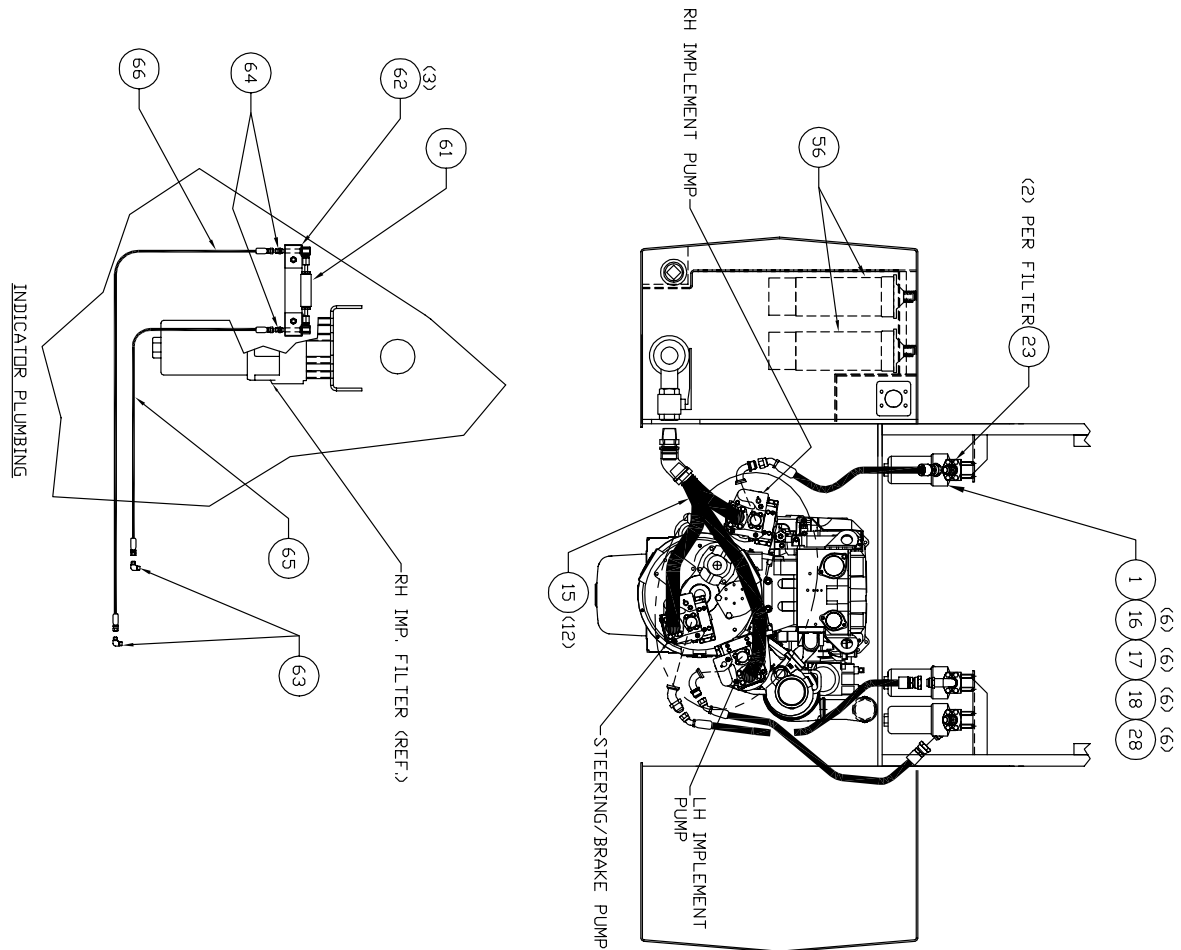

Hydraulic System - Chassis

Hydraulic System - Chassis

Item	Part No.	Qty	Description	Item	Part No.	Qty	Description
	580407		Hydraulic System - Chassis				
1	* 228201	3	. Pressure Filter	36	209486	4	. Fitting
2	228321	3	. Ball Valve	38	227411	2	. Hose Assembly
3	563832	1	. Manifold Assembly, Suction	39	233717	1	. Hose Assembly
4	220532	3	. Fitting	40	212717	2	. Fitting
6	201440	9'	. Suction Hose	41	233139	1	. Hose Assembly
7	580453	1	. Manifold	42	229554	1	. Hose Assembly
8	203528	1	. O-Ring	43	23945	1	. Fitting
9	14274	4	. Fitting	44	211562	1	. Fitting
10	14857	2	. Fitting	45	249802	1	. Hose Assembly
11	250154	1	. Hose Assembly	46	235398	1	. Hose Assembly
12	246217	2	. Hose Assembly	47	R11598	1	. Hose Assembly
13	250155	1	. Hose Assembly	48	249897	1	. Hose Assembly
14	235324	1	. Hose Assembly	49	12721	4	. Kit, Split Flange
15	216042	12	. T-Bolt Clamp		200604	4	. . Washer
16	242368	18	. Stud		209538	2	. . Clamp Half
17	223654	18	. Nut		222379	4	. . Capscrew
18	223427	18	. Washer	50	249898	1	. Hose Assembly
19	245995	1	. Hose Assembly	51	24166	1	. Hose Assembly
20	228575	4	. Capscrew	52	16368	1	. Hose Assembly
21	223694	4	. Washer	53	209418	3	. Fitting
22	203543	1	. O-Ring	54	209147	2	. Fitting
23	11767	6	. Kit, Split Flange	55	209715	1	. Fitting
	200604	4	. . Washer	56	243457	2	. Filter, Insert
	209537	2	. . Clamp Half	58	579114	1	. Manifold
	222379	4	. . Capscrew	59	242224	2	. Cartridge, Valve
24	221894	1	. Fitting	60	23065	2	. Fitting
25	221940	1	. Fitting	61	245334	1	. Indicator, Elec/Vis
26	579127	1	. Bar, Tap	62	578466	2	. Adapter
28	563204	18	. Spacer	63	209406	2	. Fitting
30	236348	4	. Capscrew	64	209083	2	. Fitting
31	226149	4	. Washer	65	217249	1	. Hose Assembly
32	R13810996	2	. Capscrew	66	247791	1	. Hose Assembly
33	R13812512	2	. Washer				
34	11860	1	. Fitting				* See Separate Coverage
35	249882	1	. Hose Assembly				