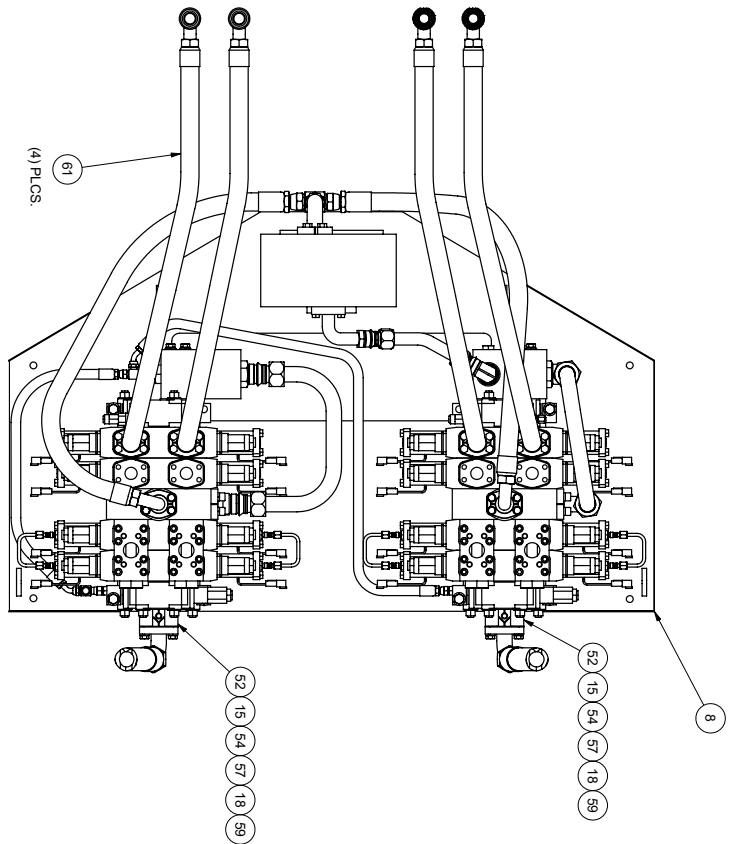

Hydraulic Valves & Mounting Plate

SECTION A-A

Hydraulic Valves & Mounting Plate

Item	Part No.	Qty	Description	Item	Part No.	Qty	Description
	580406		Hydraulic Valves & Mounting PI				
1	* 234082	1	. Valve, Flow Amplate	31	201569	6	. Washer
2	* 249662	2	. Valve Assembly	34	580618	4	. Split Flange
3	580451	4	. Manifold	35	211560	2	. Fitting
4	579356	1	. Manifold	36	243503	16	. Receptacle
5	580452	1	. Manifold	37	209067	1	. Fitting
6	578680	4	. Tube Assembly	38	23577	1	. Fitting
8	580628	1	. Valve Plate	39	223688	6	. Capscrew
9	580705	1	. Tube Assembly	40	R13811193	6	. Nut
10	580706	1	. Tube Assembly	41	209715	1	. Fitting
11	580707	1	. Tube Assembly	42	225128	1	. Fitting
12	11759	5	. Kit, Split Flange	43	210709	2	. Fitting
	201567	4	. . Washer	44	211562	2	. Fitting
	202201	4	. . Capscrew	45	219390	6	. Loom, Auto
	203443	1	. . O-Ring	46	201567	8	. Washer
	209535	2	. . Clamp Half	47	R13804188	1	. Fitting
13	233929	10	. Fitting	48	228198	8	. Capscrew
14	203443	12	. O-Ring	49	232331	8	. Washer
15	203446	8	. O-Ring	50	243505	12	. Lock, Secondary
16	232887	32	. Capscrew	51	580742	2	. Check Valve
17	242165	8	. Capscrew	52	42511	2	. Valve , Check
18	200603	16	. Washer	53	225257	2	. Connector
19	222677	11	. Washer	54	226689	2	. Connector
20	209619	1	. Fitting	55	209535	4	. Clamp Half
21	209714	1	. Fitting	56	209138	2	. Fitting
22	224780	1	. Fitting	57	209536	4	. Clamp Half
23	229385	1	. Fitting	58	230828	8	. Capscrew
24	209139	4	. Fitting	59	241232	8	. Capscrew
25	225231	1	. Fitting	60	235235	1	. Hose Assembly
26	223551	1	. Fitting	61	249976	4	. Hose Assembly
27	234884	3	. Capscrew	62	249979	1	. Hose Assembly
28	11740	1	. Kit, Split Flange	63	249978	1	. Hose Assembly
	201615	4	. . Capscrew	64	249977	1	. Hose Assembly
	203446	1	. . O-Ring				
	209536	2	. . Clamp Half				