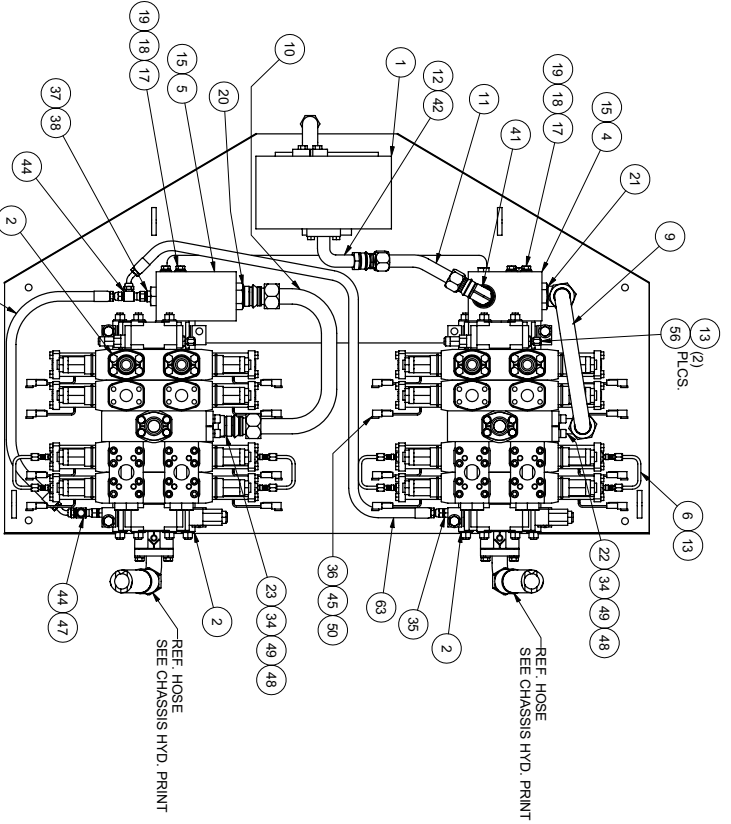

Hydraulic Valves & Mounting Plate

SECTION A-A

Hydraulic Valves & Mounting Plate

Item	Part No.	Qty	Description	Item	Part No.	Qty	Description
	580406		Hydraulic Valves & Mounting PI				
1	* 234082	1	. Valve, Flow Amplate	31	201569	6	. Washer
2	* 249662	2	. Valve Assembly	34	580618	4	. Split Flange
3	580451	4	. Manifold	35	211560	2	. Fitting
4	579356	1	. Manifold	36	243503	16	. Receptacle
5	580452	1	. Manifold	37	209067	1	. Fitting
6	578680	4	. Tube Assembly	38	23577	1	. Fitting
8	580628	1	. Valve Plate	39	223688	6	. Capscrew
9	580705	1	. Tube Assembly	40	R13811193	6	. Nut
10	580706	1	. Tube Assembly	41	209715	1	. Fitting
11	580707	1	. Tube Assembly	42	225128	1	. Fitting
12	11759	5	. Kit, Split Flange	43	210709	2	. Fitting
	201567	4	. . Washer	44	211562	2	. Fitting
	202201	4	. . Capscrew	45	219390	6	. Loom, Auto
	203443	1	. . O-Ring	46	201567	8	. Washer
	209535	2	. . Clamp Half	47	R13804188	1	. Fitting
13	233929	10	. Fitting	48	228198	8	. Capscrew
14	203443	12	. O-Ring	49	232331	8	. Washer
15	203446	8	. O-Ring	50	243505	12	. Lock, Secondary
16	232887	32	. Capscrew	51	580742	2	. Check Valve
17	242165	8	. Capscrew	52	42511	2	. Valve , Check
18	200603	16	. Washer	53	225257	2	. Connector
19	222677	11	. Washer	54	226689	2	. Connector
20	209619	1	. Fitting	55	209535	4	. Clamp Half
21	209714	1	. Fitting	56	209138	2	. Fitting
22	224780	1	. Fitting	57	209536	4	. Clamp Half
23	229385	1	. Fitting	58	230828	8	. Capscrew
24	209139	4	. Fitting	59	241232	8	. Capscrew
25	225231	1	. Fitting	60	235235	1	. Hose Assembly
26	223551	1	. Fitting	61	249976	4	. Hose Assembly
27	234884	3	. Capscrew	62	249979	1	. Hose Assembly
28	11740	1	. Kit, Split Flange	63	249978	1	. Hose Assembly
	201615	4	. . Capscrew	64	249977	1	. Hose Assembly
	203446	1	. . O-Ring				
	209536	2	. . Clamp Half				