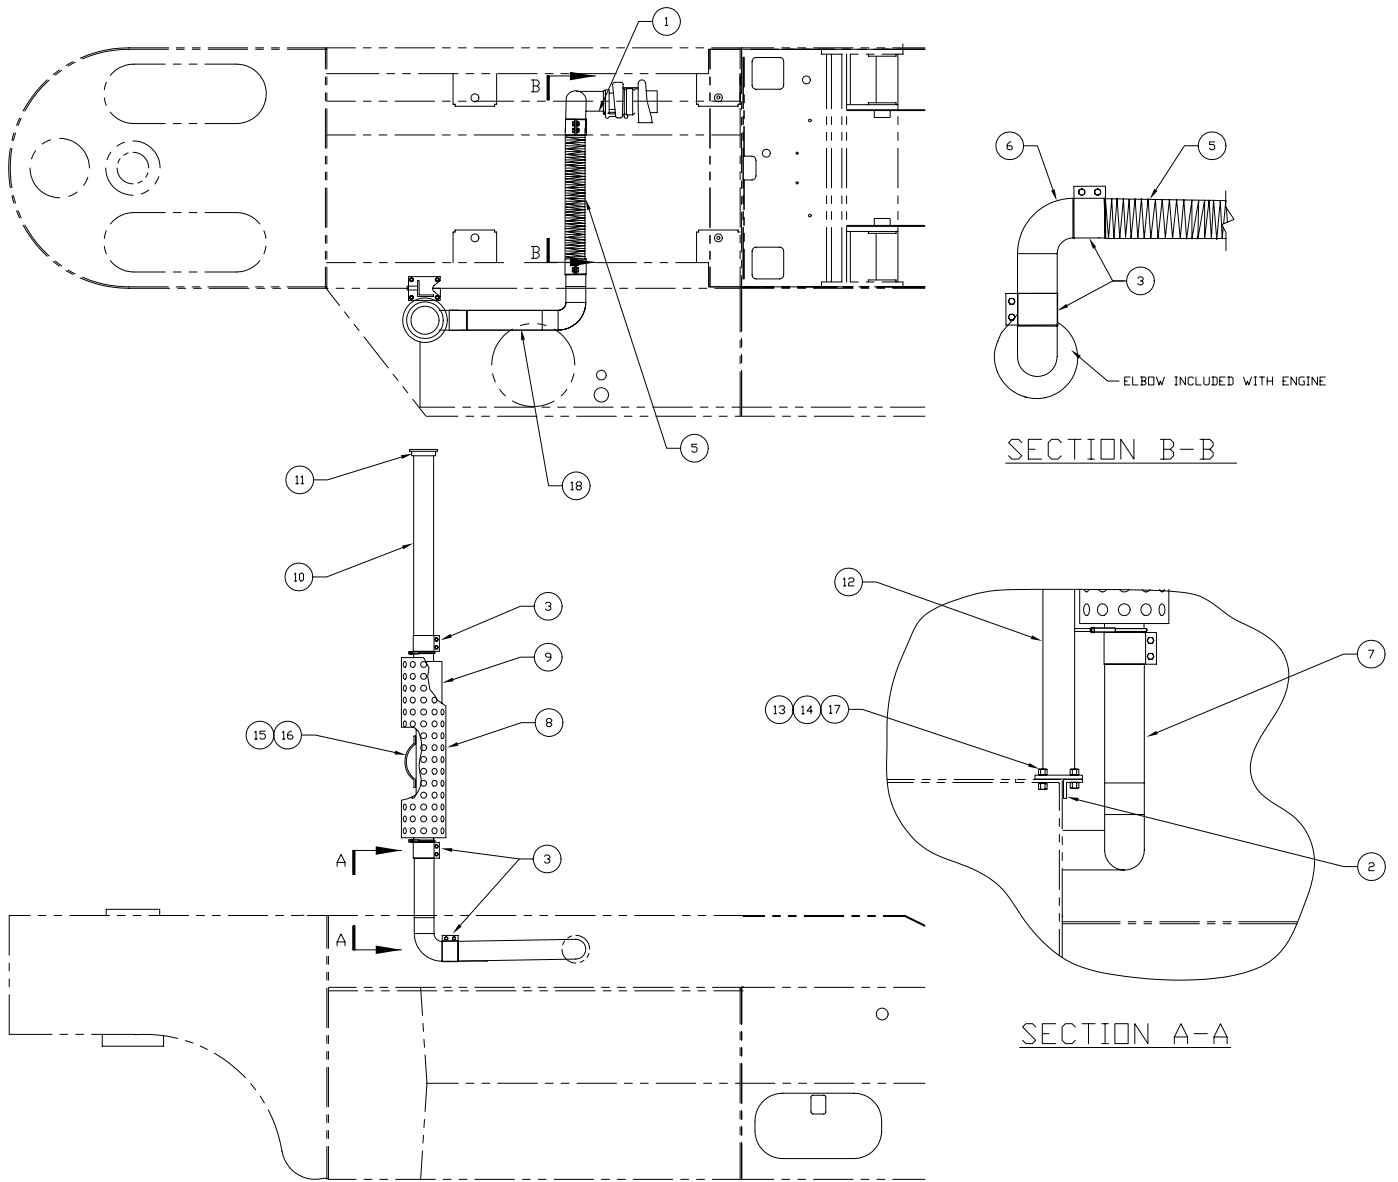

Exhaust Installation

Item	Part No.	Qty	Description	Item	Part No.	Qty	Description
	580401		Exhaust Installation				
2	569796	1	. Angle	11	208253	1	. Cap, Rain
3	226586	5	. Seal Clamp	12	561132	1	. Support, Muffler
5	218140	4'	. Tube, Flex	13	224121	4	. Nut
6	580736	1	. Tube	14	201638	4	. Capscrew
7	569793	1	. Tube, Exhaust	15	200304	1	. Handle, Hand Grip
8	225562	1	. Guard Assembly, Muffler	16	00113991	4	. Capscrew
9	557931	1	. Muffler	17	234663	4	. Washer
10	542425	1	. Exhaust Stack	18	580737	1	. Tube, Exhaust