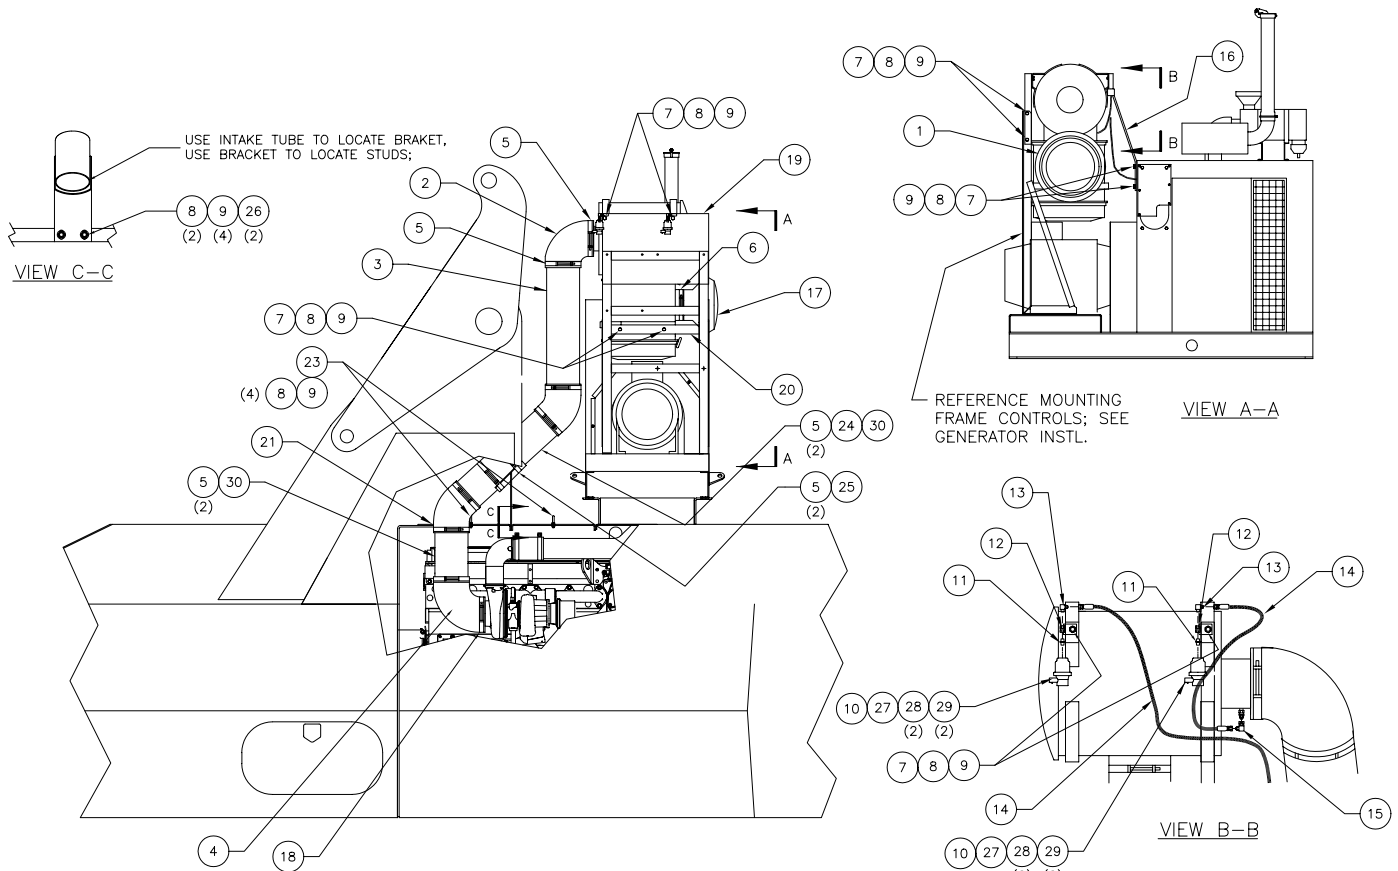

Air Cleaner Installation

Item	Part No.	Qty	Description	Item	Part No.	Qty	Description
580400 Air Cleaner Installation							
1	* 224214	1	. Air Cleaner	17	211601	1	. Air Inlet Hood
2	208234	1	. Elbow	18	207148	1	. T-Bolt Clamp
3	570162	1	. Tube, Air	19	569688	1	. Bracket
4	239531	1	. Elbow	20	569689	1	. Bracket
5	210631	9	. T-Bolt Clamp	21	580813	1	. Plate Cover
6	216609	1	. T-Bolt Clamp	22	569756	1	. Cover
7	222600	12	. Capscrew	23	533031	2	. Handle
8	223654	22	. Nut	24	224226	2	. Elbow
9	230282	24	. Washer	25	580797	1	. Support
10	248884	2	. Indicator, Air Filter	26	221314	2	. Stud
11	208137	2	. Filter, Restriction	27	248897	2	. Connector
12	508790	2	. Bracket Assembly	28	246920	4	. Socket, Connector
13	209317	2	. Fitting	29	246949	4	. Seal, Cable
14	207856	2	. Hose Assembly	30	569014	2	. Tube, Air Inlet
15	225132	2	. Fitting				
16	569745	1	. Bar				