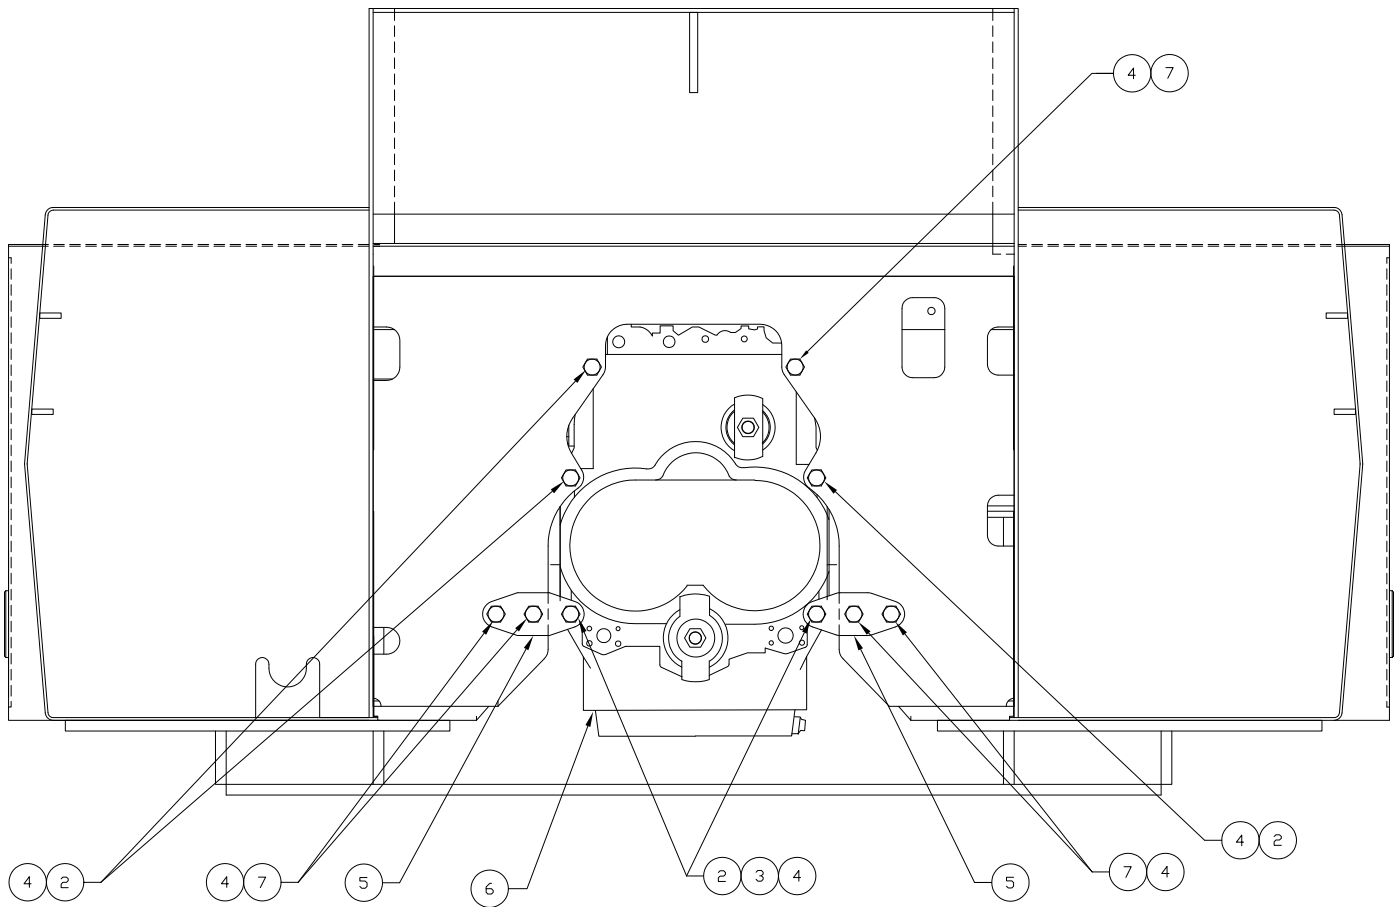

Transmission Installation

Item	Part No.	Qty	Description
580386 Transmission Installation			
2	221698W	5	. Capscrew
3	567420	2	. Plate,Spacer
4	232024	10	. Nut
5	567419	2	. Plate,Mounting

Item	Part No.	Qty	Description
6	* 244179	1	. Transmission
7	R13801898	1	. Capscrew
*a See Separate Coverage			