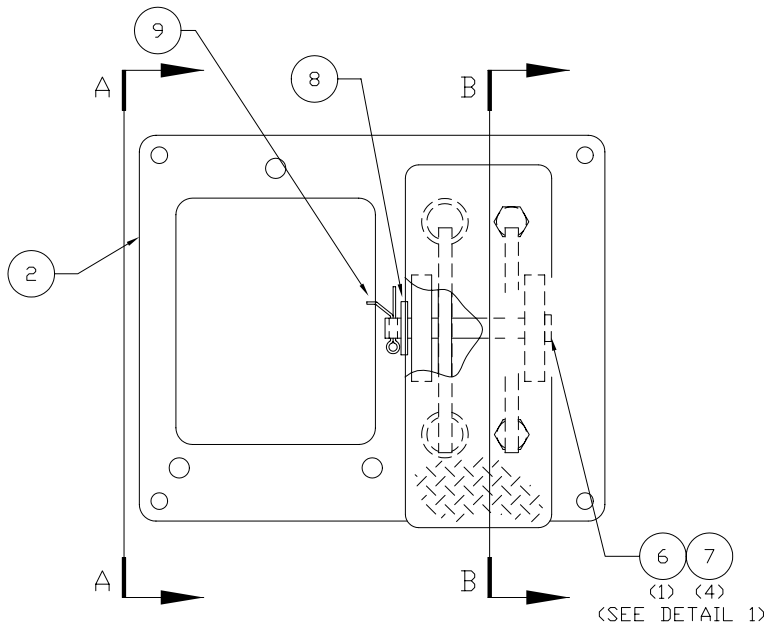

Pedal Assembly - Lh

Item	Part No.	Qty	Description	Item	Part No.	Qty	Description
	580327		Pedal Assembly, Lh				
1	572428	1	. Pedal Weldment	7	13710	4	. Bushing
2	580328	1	. Base Weldment, Pedal	8	230282	4	. Flat Washer
3	223666	2	. Switch	9	00103375	1	. Cotter Pin
4	223665	2	. Switch	10	201634	2	. Capscrew
5	238647	2	. Spring, Comp	11	235708	2	. Jam Nut
6	238544	1	. Clevis Pin	12	25002	2	. Bearing, Nyliner