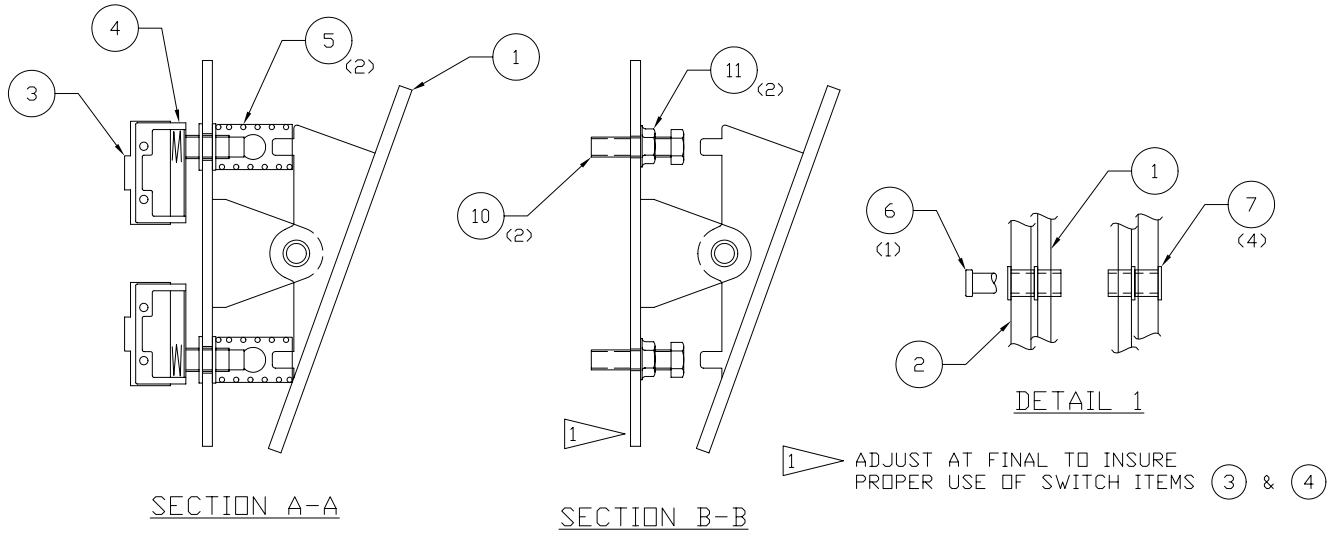

Pedal Assembly - Lh

Item	Part No.	Qty	Description	Item	Part No.	Qty	Description
	580327		Pedal Assembly, Lh				
1	572428	1	. Pedal Weldment	7	13710	4	. Bushing
2	580328	1	. Base Weldment, Pedal	8	230282	4	. Flat Washer
3	223666	2	. Switch	9	00103375	1	. Cotter Pin
4	223665	2	. Switch	10	201634	2	. Capscrew
5	238647	2	. Spring, Comp	11	235708	2	. Jam Nut
6	238544	1	. Clevis Pin	12	25002	2	. Bearing, Nyliner