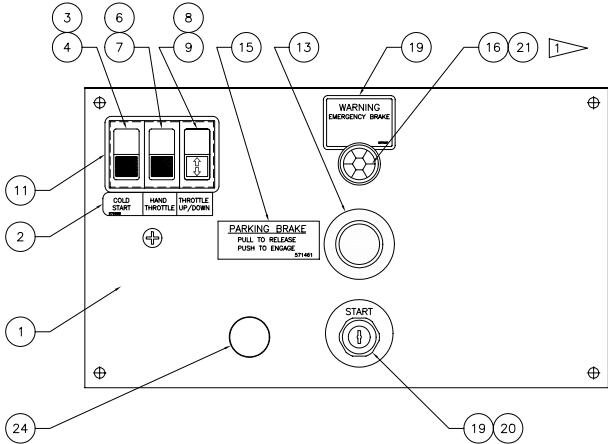

Dash Panel Assembly

- 1 REPLACE 12V BULB WITH 24V BULB
- 2 REFERENCE ONLY, SEE M/S FOR WIRING DIAGRAM;

Item	Part No.	Qty	Description	Item	Part No.	Qty	Description
	580322		Dash Panel Assembly				
1	580325	1	. Panel Plate	12	00103338	4	. Washer
2	578966	1	. Decal	13	234264	1	. Control Unit
3	R13656	1	. Switch, 24V	14	580562	1	. Wire Assembly, Dash Panel
4	R15512	1	. Symbol, Ether Start	15	571461	1	. Decal
5	234495	2	. Capscrew	16	230886	1	. Light Bulb
6	234736	1	. Switch, 24V	17	573024	1	. Wire Harness
	234508	1	. . Socket	18	223799	4	. Nut
	236901	1	. . Bulb	19	546943	1	. Decal
7	236504	1	. Lens, Green	20	207155	1	. Switch, Ignition w/Keys
8	243472	1	. Symbol, Switch	21	225649	1	. Light, Reducer Panel
9	236488	1	. Switch, On/Off/On	22	537547	1	. Decal
10	224191	2	. Nut	23	229881	1	. Terminal Block
11	234740	1	. Frame, Mtg	24	R15591	1	. Plate, Dome