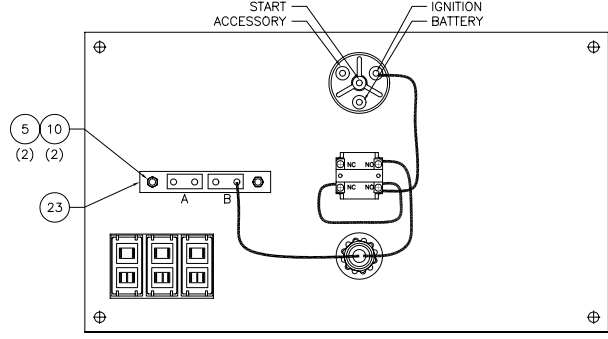

Dash Panel Assembly

- 1 REPLACE 12V BULB WITH 24V BULB
- 2 REFERENCE ONLY, SEE M/S FOR WIRING DIAGRAM;

Item	Part No.	Qty	Description	Item	Part No.	Qty	Description
	580322		Dash Panel Assembly				
1	580325	1	. Panel Plate	12	00103338	4	. Washer
2	578966	1	. Decal	13	234264	1	. Control Unit
3	R13656	1	. Switch, 24V	14	580562	1	. Wire Assembly, Dash Panel
4	R15512	1	. Symbol, Ether Start	15	571461	1	. Decal
5	234495	2	. Capscrew	16	230886	1	. Light Bulb
6	234736	1	. Switch, 24V	17	573024	1	. Wire Harness
	234508	1	. . Socket	18	223799	4	. Nut
	236901	1	. . Bulb	19	546943	1	. Decal
7	236504	1	. Lens, Green	20	207155	1	. Switch, Ignition w/Keys
8	243472	1	. Symbol, Switch	21	225649	1	. Light, Reducer Panel
9	236488	1	. Switch, On/Off/On	22	537547	1	. Decal
10	224191	2	. Nut	23	229881	1	. Terminal Block
11	234740	1	. Frame, Mtg	24	R15591	1	. Plate, Dome