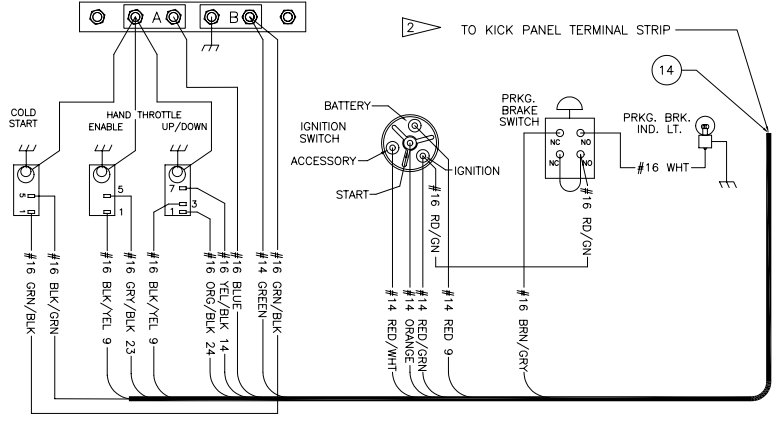

Dash Panel Assembly

- 1 REPLACE 12V BULB WITH 24V BULB
- 2 REFERENCE ONLY, SEE M/S FOR WIRING DIAGRAM;

Item	Part No.	Qty	Description	Item	Part No.	Qty	Description
	580322		Dash Panel Assembly				
1	580325	1	. Panel Plate	12	00103338	4	. Washer
2	578966	1	. Decal	13	234264	1	. Control Unit
3	R13656	1	. Switch, 24V	14	580562	1	. Wire Assembly, Dash Panel
4	R15512	1	. Symbol, Ether Start	15	571461	1	. Decal
5	234495	2	. Capscrew	16	230886	1	. Light Bulb
6	234736	1	. Switch, 24V	17	573024	1	. Wire Harness
	234508	1	. . Socket	18	223799	4	. Nut
	236901	1	. . Bulb	19	546943	1	. Decal
7	236504	1	. Lens, Green	20	207155	1	. Switch, Ignition w/Keys
8	243472	1	. Symbol, Switch	21	225649	1	. Light, Reducer Panel
9	236488	1	. Switch, On/Off/On	22	537547	1	. Decal
10	224191	2	. Nut	23	229881	1	. Terminal Block
11	234740	1	. Frame, Mtg	24	R15591	1	. Plate, Dome