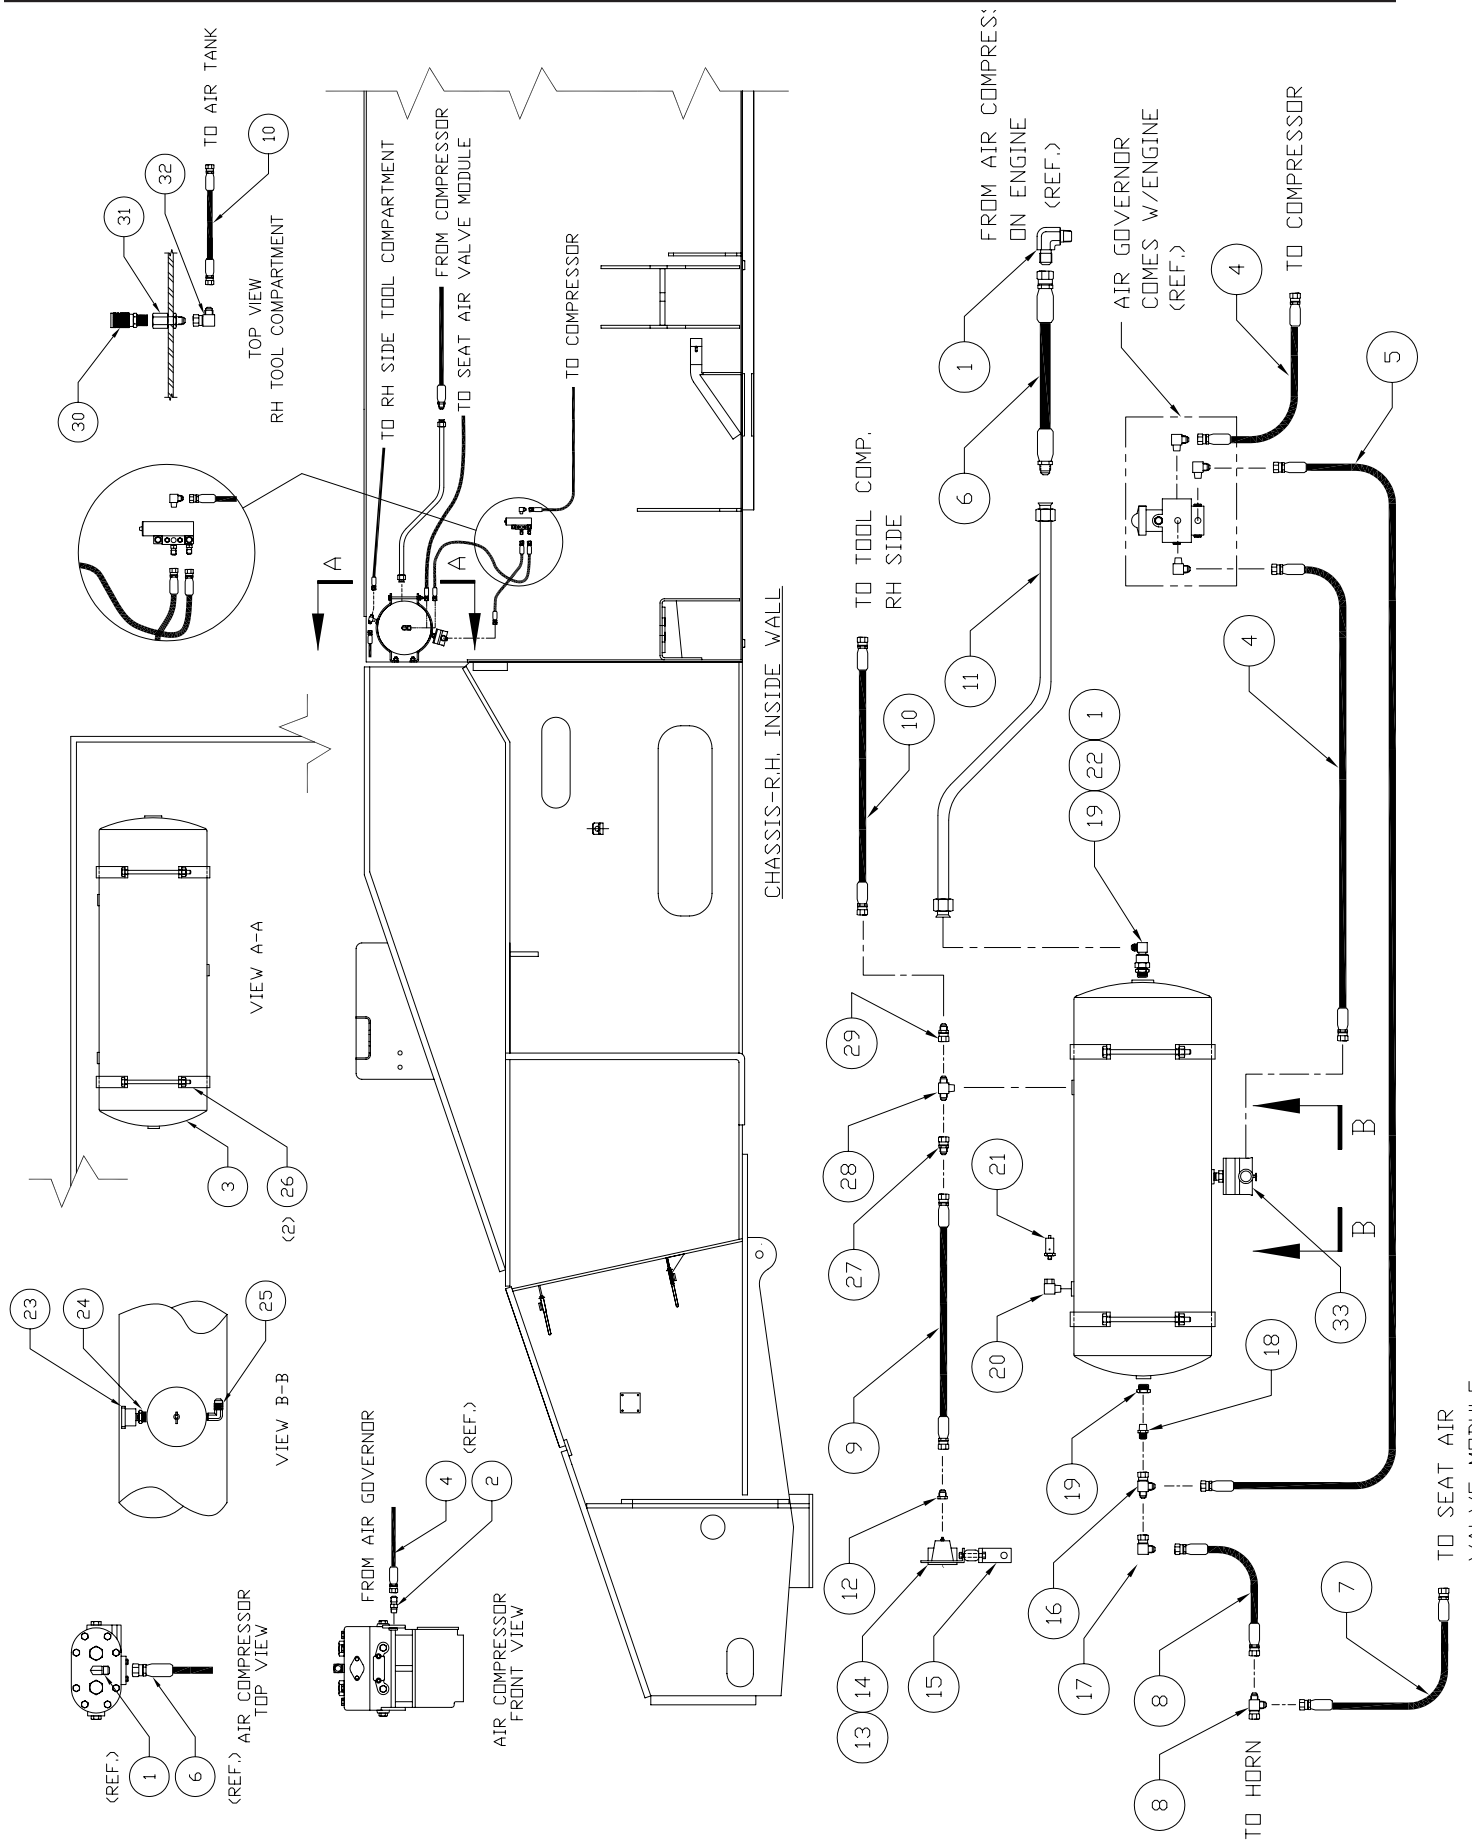

---

**Air System - Chassis**

## Air System - Chassis

Item	Part No.	Qty	Description	Item	Part No.	Qty	Description
	<b>580317</b>		<b>Air System - Chassis</b>				
1	209416	2	. Fitting	17	212718	1	. Fitting
2	209752	1	. Fitting	18	R13807392	1	. Fitting
3	207904	1	. Air Tank Assembly	19	00144034	2	. Bushing, Reducer
4	216774	2	. Hose Assembly	20	R1937536	1	. Fitting
5	216907	1	. Hose Assembly	21	207901	1	. Relief Valve
6	215092	1	. Hose Assembly	22	207917	1	. Check Valve
7	216457	1	. Hose Assembly	23	210299	1	. Air Cleaner
8	217431	1	. Hose Assembly	24	209500	1	. Fitting
9	227883	1	. Hose Assembly	25	209405	1	. Fitting
10	229731	1	. Hose Assembly	26	207905	2	. Bracket Assembly
11	580762	1	. Tube Assembly	27	229666	1	. Fitting
12	209775	1	. Fitting	28	23581	1	. Fitting
13	249543	1	. Sender, Pressure	29	226904	1	. Fitting
14	249544	1	. Kit, Mounting	30	204695	1	. Check Valve
15	580703	1	. Bracket	31	216427	1	. Fitting
16	213883	1	. Fitting	32	210769	1	. Fitting