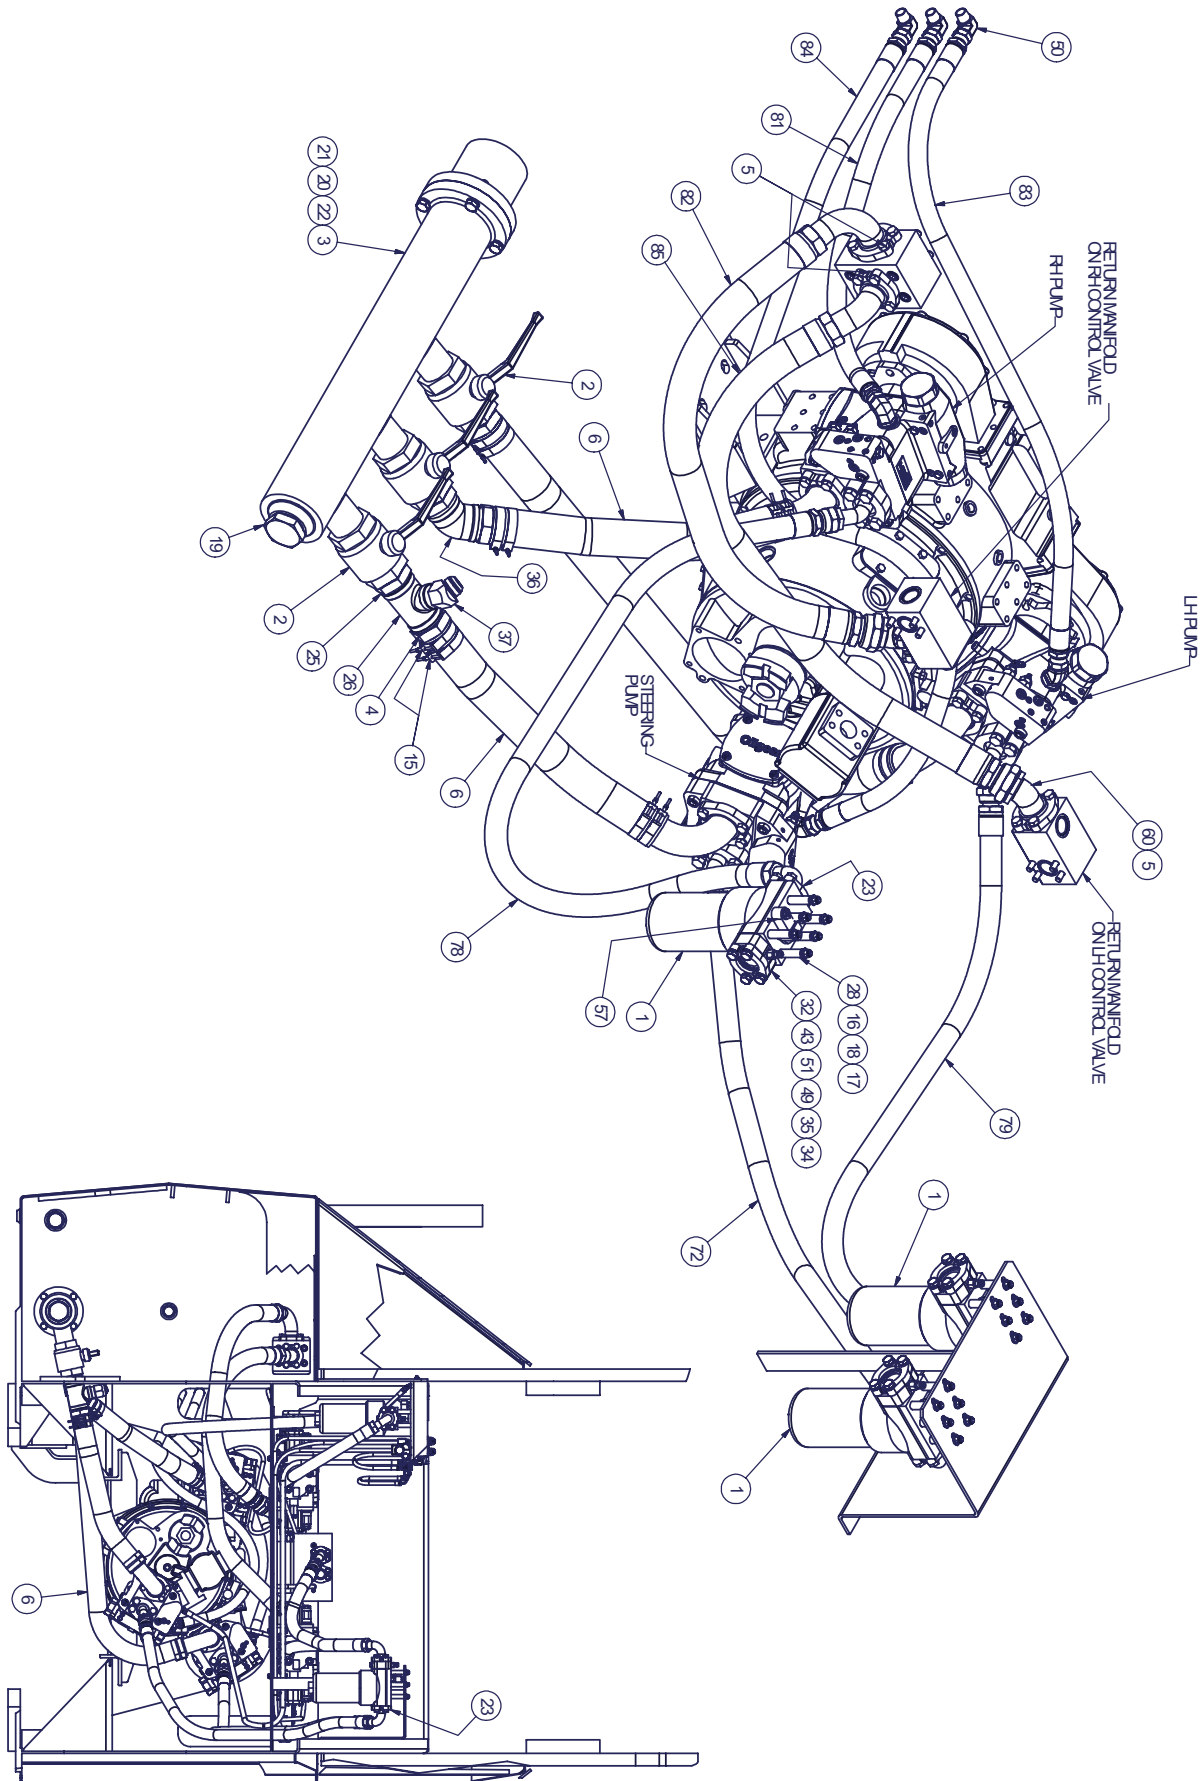

Hydraulic System - Chassis

Hydraulic System - Chassis

Item	Part No.	Qty	Description	Item	Part No.	Qty	Description
	580310		Hydraulic System - Chassis				
1	228201	3	. Pressure Filter	35	200604	12	. Washer
2	228321	3	. Ball Valve	36	221894	3	. Fitting
3	563832	1	. Manifold Assembly	37	209246	1	. Fitting
4	220532	3	. Fitting	38	209481	2	. Fitting
5	12721	4	. Kit, Split Flange	39	209406	2	. Fitting
	200604	4	. . Washer	40	00103339	4	. Washer
	209538	2	. . Clamp Half	41	234865	2	. Capscrew
	222379	4	. . Capscrew	42	R13811189	4	. Nut
6	201440	9'	. Suction Hose	54	580775	1	. Fitting
7	580453	1	. Manifold	55	580776	1	. Orifice
8	203528	1	. O-Ring	56	243457	2	. Filter, Insert
9	245921	1	. Spacer, O-Ring	57	227641	3	. Indicator, Visual
10	209512	4	. Fitting	58	579114	1	. Manifold
11	209536	2	. Clamp Half	59	242224	2	. Cartridge, Valve
12	203446	2	. O-Ring	60	23065	2	. Fitting
13	200603	4	. Washer	61	245334	1	. Indicator, Elec/Vis
14	231475	4	. Capscrew	62	578466	2	. Adapter
15	216042	12	. T-Bolt Clamp	63	223501	2	. Capscrew
16	242368	18	. Stud	64	211562	1	. Fitting
17	223654	18	. Nut	65	229666	2	. Fitting
18	223427	18	. Washer	66	R14786	1	. Hose Assembly
19	234700	1	. Fitting	67	233716	2	. Hose Assembly
20	228575	4	. Capscrew	68	226732	1	. Hose Assembly
21	223694	4	. Washer	69	227473	1	. Hose Assembly
22	203543	1	. O-Ring	70	243539	1	. Hose Assembly
23	11767	6	. Kit, Split Flange	71	237815	1	. Hose Assembly
	200604	4	. . Washer	72	229541	1	. Hose Assembly
	209537	2	. . Clamp Half	73	243175	1	. Hose Assembly
	222379	4	. . Capscrew	74	234511	1	. Hose Assembly
24	224774	2	. Fitting	76	227472	1	. Hose Assembly
25	221940	4	. Fitting	77	249892	1	. Hose Assembly
26	222421	1	. Fitting	78	228868	1	. Hose Assembly
27	223929	2	. Fitting	79	228867	1	. Hose Assembly
28	563204	22	. Spacer	80	231138	1	. Hose Assembly
29	11741	1	. Fitting	81	16368	1	. Hose Assembly
30	230736	4	. Capscrew	82	R11598	1	. Hose Assembly
31	R13806927	4	. Washer	83	249898	1	. Hose Assembly
32	242640	3	. Spacer, O-Ring	84	24166	1	. Hose Assembly
33	209486	2	. Fitting	85	249897	1	. Hose Assembly
34	231722	12	. Capscrew	86	249985	1	. Hose Assembly