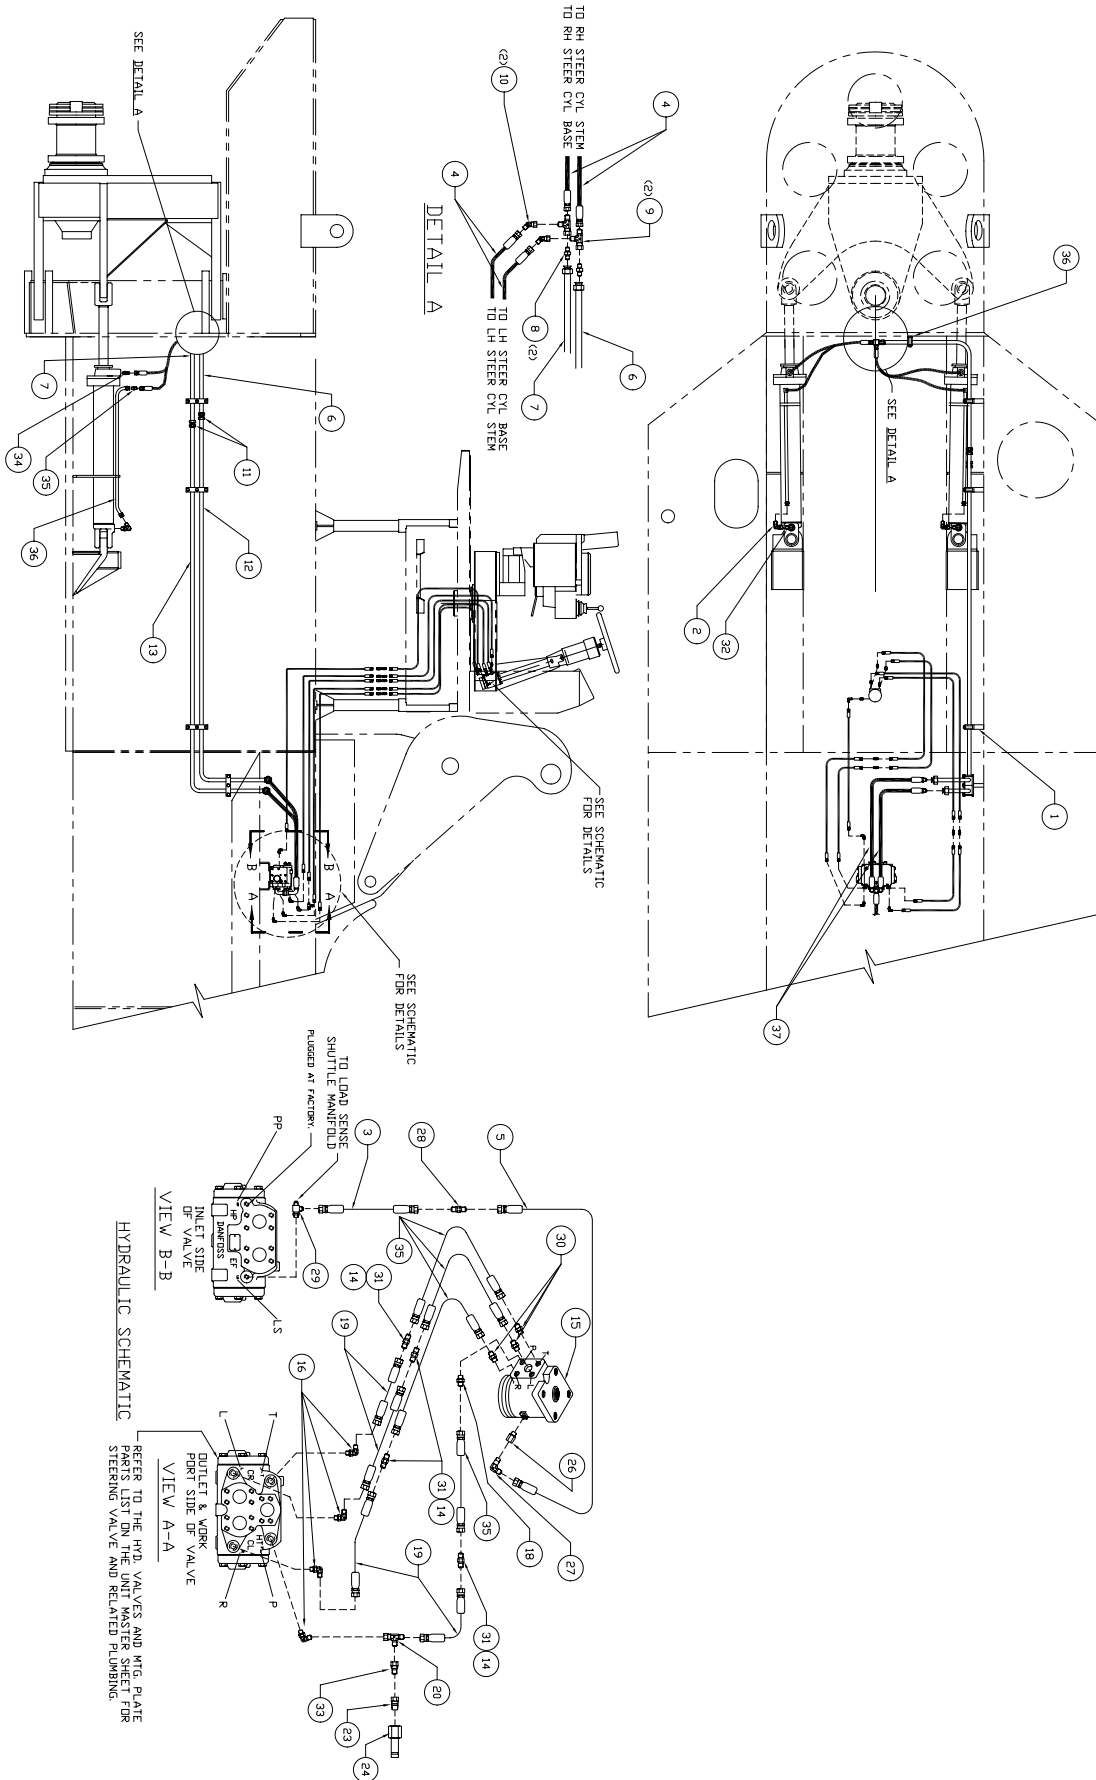

---

Hydraulic System - Steering

## Hydraulic System - Steering

Item	Part No.	Qty	Description	Item	Part No.	Qty	Description
	<b>580307</b>		<b>Hydraulic System - Steering</b>				
1	566686	4	. Clamp	22	234511	4	. Hose Assembly
2	209490	2	. Fitting	23	12786	1	. Fitting
4	225870	4	. Hose Assembly	24	228040	1	. Coupler
5	214589	1	. Hose Assembly	25	211561	1	. Fitting
6	568889	1	. Tube Assembly	26	223545	1	. Fitting
7	568888	1	. Tube Assembly	27	212300	1	. Fitting
8	209810	2	. Fitting	28	209436	1	. Fitting
9	209087	2	. Fitting	29	212717	1	. Fitting
10	214219	2	. Fitting	30	23577	2	. Fitting
11	209442	2	. Fitting	31	209438	4	. Fitting
12	566683	1	. Tube Assembly	32	209166	2	. Fitting
13	566682	1	. Tube Assembly	33	229666	1	. Fitting
14	R13811435	4	. Washer	34	209215	2	. Fitting
15	* 234291	1	. Steering Unit	35	209441	2	. Fitting
16	23945	4	. Fitting	36	574372	2	. Tube Assembly
17	212718	2	. Fitting	37	231524	2	. Hose Assembly
18	234209	1	. Check Valve				
20	211562	1	. Fitting				
21	225310	1	. Clamp				