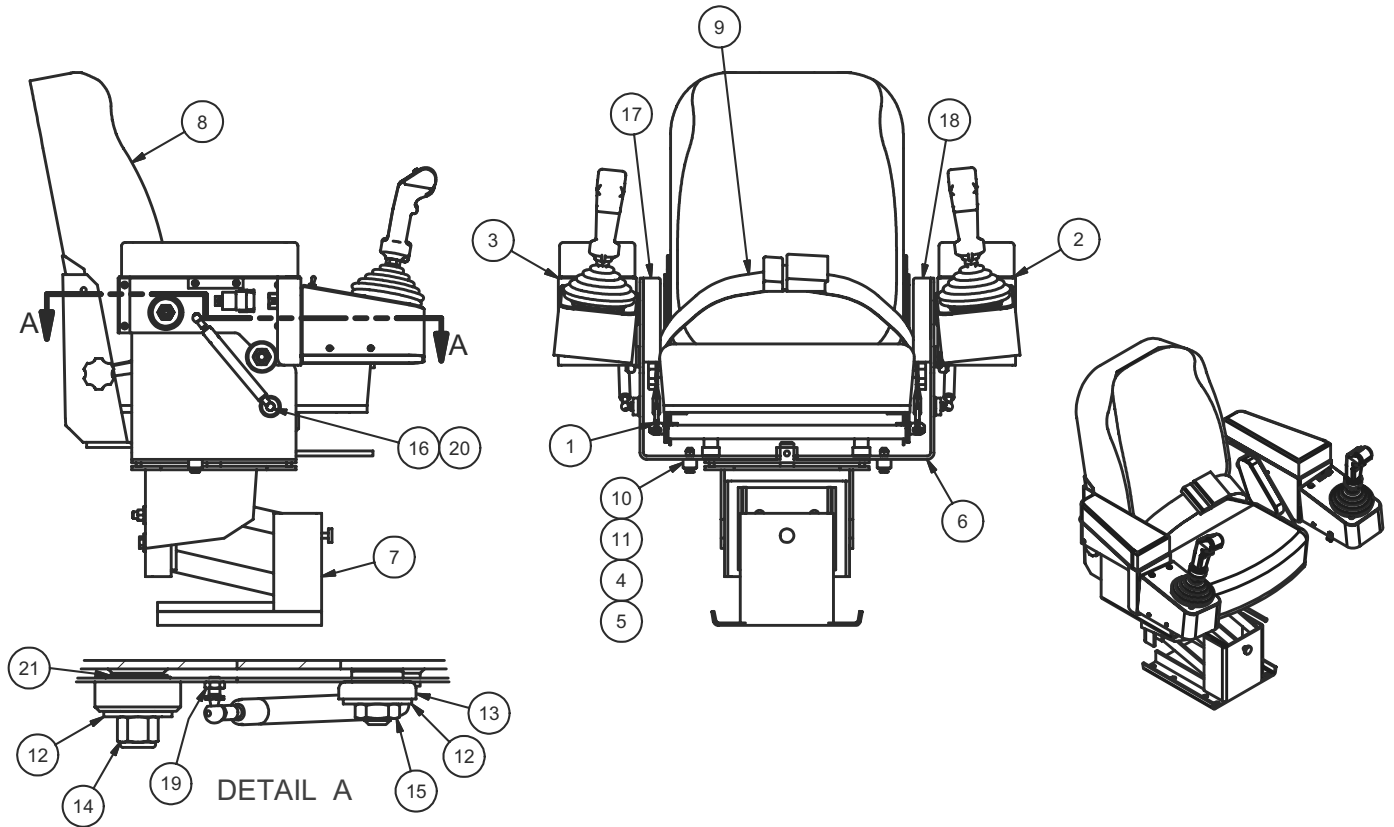

Seat Assembly

Item	Part No.	Qty	Description	Item	Part No.	Qty	Description
	<b>580301</b>		<b>Seat Assembly</b>				
1	240259	1	. Kit, Seatbelt Hardware	13	704189	2	. Rest
2	* 580672	1	. Armrest Assembly, LH	14	R13811196	2	. Nut
3	* 580676	1	. Armrest Assembly, RH	15	238381	2	. Nut
4	R13811191	2	. Nut	16	237887	2	. Spring, Gas
5	R13806980	2	. Washer	17	571166	1	. Armrest Bolster, RH
6	580670	1	. Seat Control	18	580695	1	. Armrest Bolster, LH
7	* 231800	1	. Seat Suspension	19	00114502	2	. Nut
8	* 236982	1	. Seat Assembly	20	201566	2	. Washer
9	215096	1	. Belt, Safety	21	207262	2	. Bearing
10	570819	2	. Washer				
11	R13811037	2	. Capscrew				
12	235460	4	. Washer				