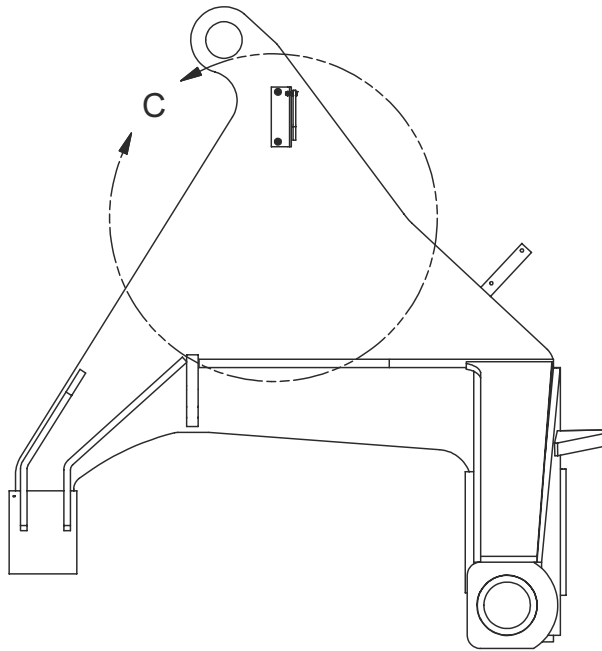

Angle Indicator Installation

DETAIL C

Item	Part No.	Qty	Description	Item	Part No.	Qty	Description
	580245		Angle Indicator Installation				
1	* 580246	1	. Angle Indicator Assembly	6	221314	2	. Stud, Weld
4	R13802624	2	. Flat Washer				
5	223654	2	. Nut, Esna				* See Separate Coverage