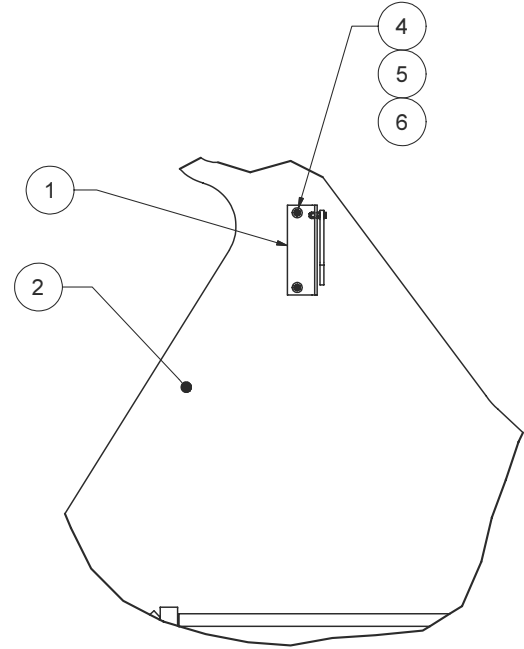

Angle Indicator Installation

DETAIL C

Item	Part No.	Qty	Description	Item	Part No.	Qty	Description
	580245		Angle Indicator Installation				
1	* 580246	1	. Angle Indicator Assembly	6	221314	2	. Stud, Weld
4	R13802624	2	. Flat Washer				
5	223654	2	. Nut, Esna				* See Separate Coverage