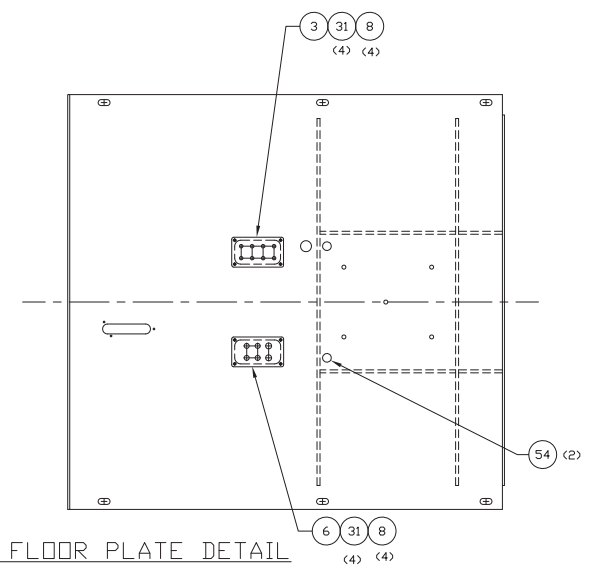

* See Separate Coverage

*a Included in KIT 587638

LH REMOTE CONTROLLER
TOP VIEW

RH REMOTE CONTROLLER
TOP VIEW

RH REMOTE CONTROLLER
SIDE VIEW

HOSE COLOR CODING
TOP VIEW
(NO SCALE)

VIEW A-A
ITEM 1 WAS REMOVED
FOR CLARITY

SEAT, LEFT SIDE

SEAT, BACK VIEW

SEAT, RIGHT SIDE

DETAIL C

COWL FLOOR PLATE DETAIL

SEAT, TOP VIEW

CONTROL LINE MARKINGS