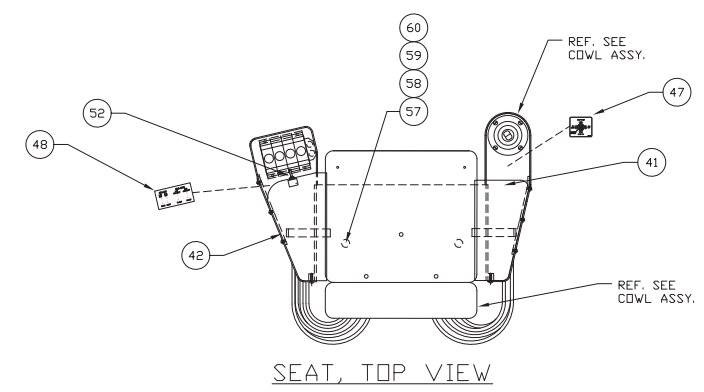

* See Separate Coverage

*a Included in KIT 587638

LH REMOTE CONTROLLER
TOP VIEW

RH REMOTE CONTROLLER
TOP VIEW

RH REMOTE CONTROLLER
SIDE VIEW

HOSE COLOR CODING
TOP VIEW
(NO SCALE)

VIEW A-A
ITEM 1 WAS REMOVED
FOR CLARITY

SEAT, LEFT SIDE

SEAT, BACK VIEW

SEAT, RIGHT SIDE

DETAIL C

COWL FLOOR PLATE DETAIL

SEAT, TOP VIEW

CONTROL LINE MARKINGS