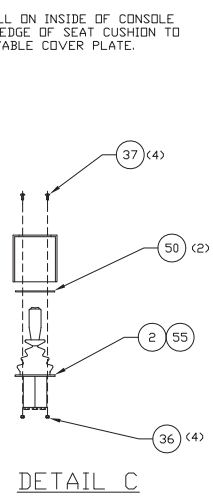

* See Separate Coverage

*a Included in KIT 587638

LH REMOTE CONTROLLER
TOP VIEW

RH REMOTE CONTROLLER
TOP VIEW

RH REMOTE CONTROLLER
SIDE VIEW

HOSE COLOR CODING
TOP VIEW
(NO SCALE)

VIEW A-A
ITEM 1 WAS REMOVED
FOR CLARITY

SEAT, LEFT SIDE

SEAT, BACK VIEW

SEAT, RIGHT SIDE

DETAIL C

COWL FLOOR PLATE DETAIL

SEAT, TOP VIEW

CONTROL LINE MARKINGS