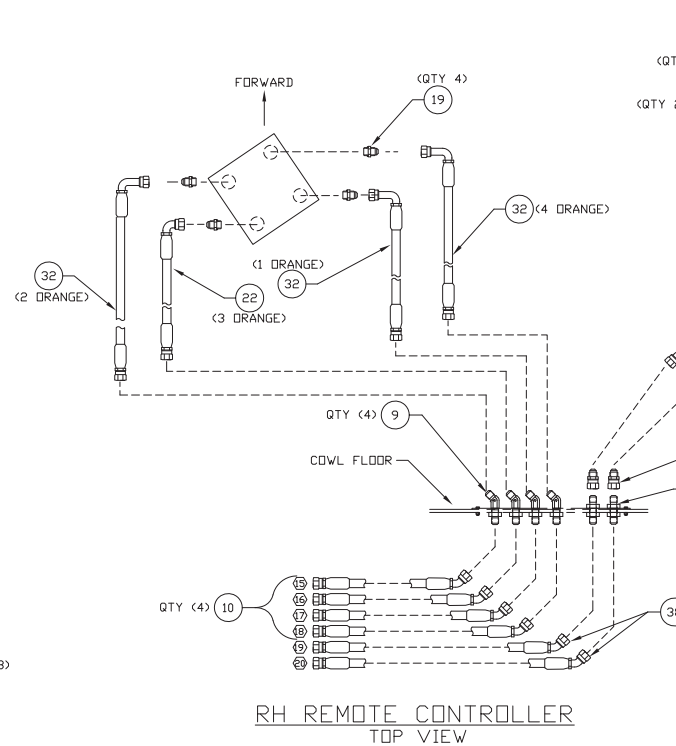

* See Separate Coverage

*a Included in KIT 587638

LH REMOTE CONTROLLER
TOP VIEW

RH REMOTE CONTROLLER
TOP VIEW

RH REMOTE CONTROLLER
SIDE VIEW

HOSE COLOR CODING
TOP VIEW
(NO SCALE)

VIEW A-A
ITEM 1 WAS REMOVED
FOR CLARITY