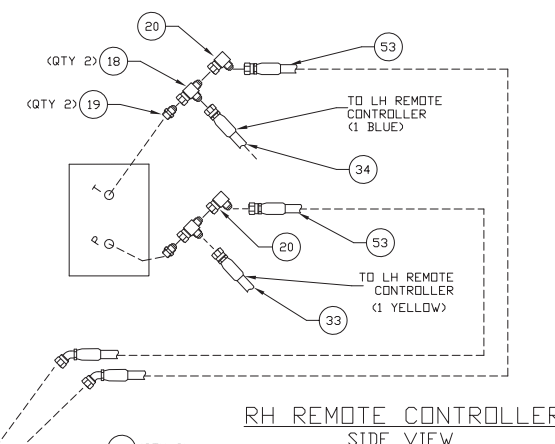

* See Separate Coverage

*a Included in KIT 587638

LH REMOTE CONTROLLER
TOP VIEW

RH REMOTE CONTROLLER
TOP VIEW

RH REMOTE CONTROLLER
SIDE VIEW

HOSE COLOR CODING
TOP VIEW
(NO SCALE)

VIEW A-A
ITEM 1 WAS REMOVED
FOR CLARITY

SEAT, LEFT SIDE

SEAT, BACK VIEW

SEAT, RIGHT SIDE

DETAIL C

COWL FLOOR PLATE DETAIL

SEAT, TOP VIEW

CONTROL LINE MARKINGS