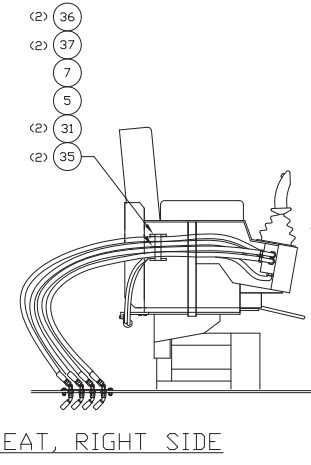

* See Separate Coverage

*a Included in KIT 587638

LH REMOTE CONTROLLER
TOP VIEW

RH REMOTE CONTROLLER
TOP VIEW

RH REMOTE CONTROLLER
SIDE VIEW

HOSE COLOR CODING
TOP VIEW
(NO SCALE)

VIEW A-A
ITEM 1 WAS REMOVED
FOR CLARITY

SEAT, LEFT SIDE

SEAT, BACK VIEW

SEAT, RIGHT SIDE

DETAIL C

COWL FLOOR PLATE DETAIL

SEAT, TOP VIEW

CONTROL LINE MARKINGS