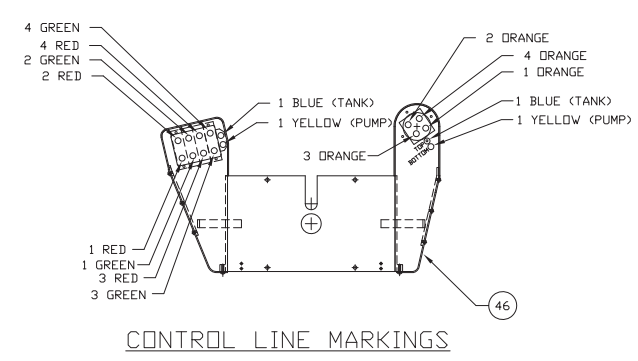

* See Separate Coverage

*a Included in KIT 587638

LH REMOTE CONTROLLER
TOP VIEW

RH REMOTE CONTROLLER
TOP VIEW

RH REMOTE CONTROLLER
SIDE VIEW

HOSE COLOR CODING
TOP VIEW
(NO SCALE)

VIEW A-A
ITEM 1 WAS REMOVED
FOR CLARITY

SEAT, LEFT SIDE

SEAT, BACK VIEW

SEAT, RIGHT SIDE

DETAIL C

COWL FLOOR PLATE DETAIL

SEAT, TOP VIEW

CONTROL LINE MARKINGS