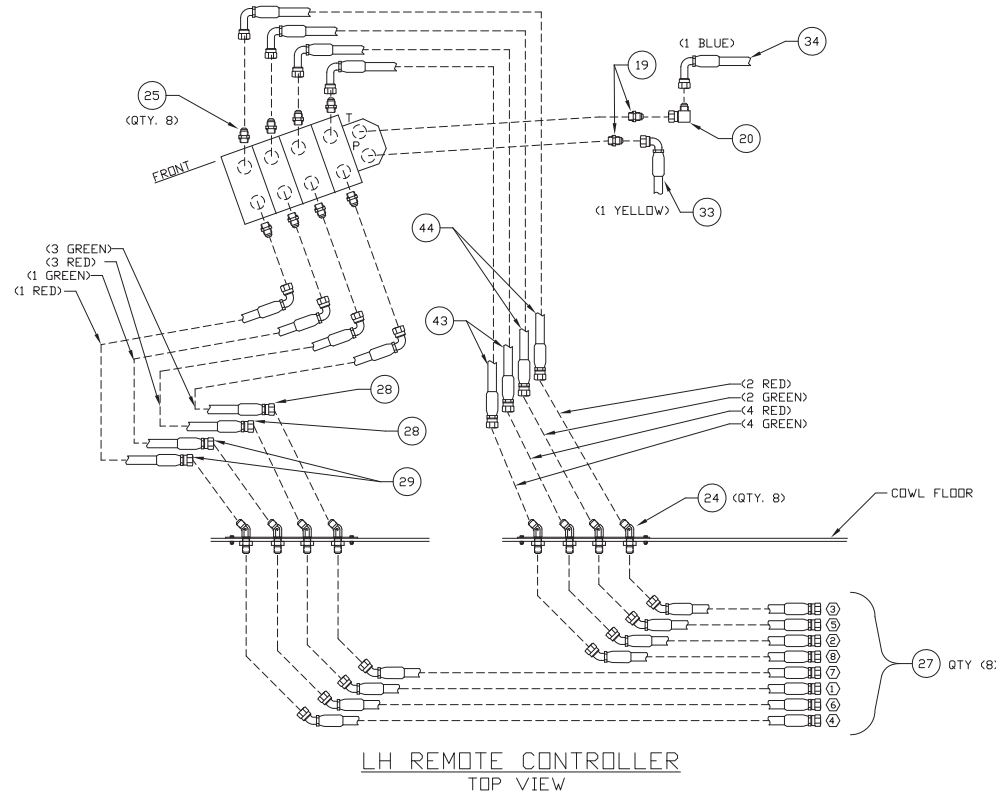

* See Separate Coverage

*a Included in KIT 587638

LH REMOTE CONTROLLER
TOP VIEW

RH REMOTE CONTROLLER
TOP VIEW

RH REMOTE CONTROLLER
SIDE VIEW

HOSE COLOR CODING
TOP VIEW
(NO SCALE)

VIEW A-A
ITEM 1 WAS REMOVED
FOR CLARITY