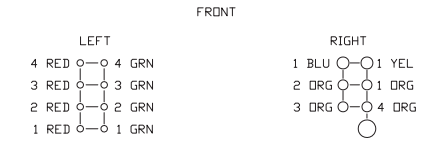

* See Separate Coverage

*a Included in KIT 587638

LH REMOTE CONTROLLER
TOP VIEW

RH REMOTE CONTROLLER
TOP VIEW

RH REMOTE CONTROLLER
SIDE VIEW

HOSE COLOR CODING
TOP VIEW
(NO SCALE)

VIEW A-A
ITEM 1 WAS REMOVED
FOR CLARITY

SEAT, LEFT SIDE

SEAT, BACK VIEW

SEAT, RIGHT SIDE

DETAIL C

COWL FLOOR PLATE DETAIL

SEAT, TOP VIEW

CONTROL LINE MARKINGS