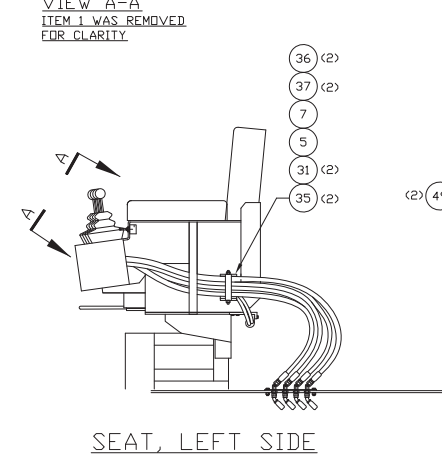

* See Separate Coverage

*a Included in KIT 587638

LH REMOTE CONTROLLER
TOP VIEW

RH REMOTE CONTROLLER
TOP VIEW

RH REMOTE CONTROLLER
SIDE VIEW

HOSE COLOR CODING
TOP VIEW
(NO SCALE)

VIEW A-A
ITEM 1 WAS REMOVED
FOR CLARITY

SEAT, LEFT SIDE

SEAT, BACK VIEW

SEAT, RIGHT SIDE

DETAIL C

COWL FLOOR PLATE DETAIL

SEAT, TOP VIEW

CONTROL LINE MARKINGS