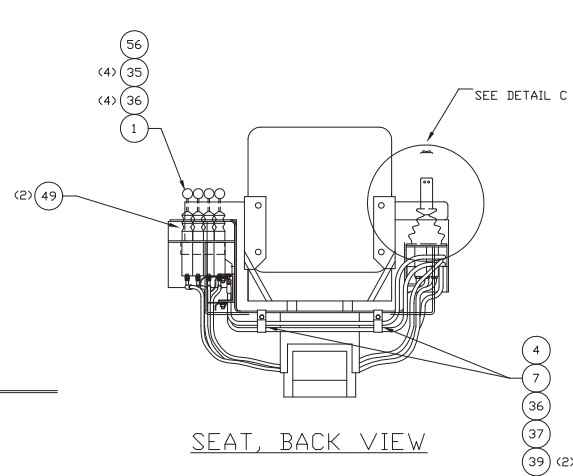

* See Separate Coverage

*a Included in KIT 587638

LH REMOTE CONTROLLER
TOP VIEW

RH REMOTE CONTROLLER
TOP VIEW

RH REMOTE CONTROLLER
SIDE VIEW

HOSE COLOR CODING
TOP VIEW
(NO SCALE)

VIEW A-A
ITEM 1 WAS REMOVED
FOR CLARITY

SEAT, LEFT SIDE

SEAT, BACK VIEW

SEAT, RIGHT SIDE

DETAIL C

COWL FLOOR PLATE DETAIL

SEAT, TOP VIEW

CONTROL LINE MARKINGS