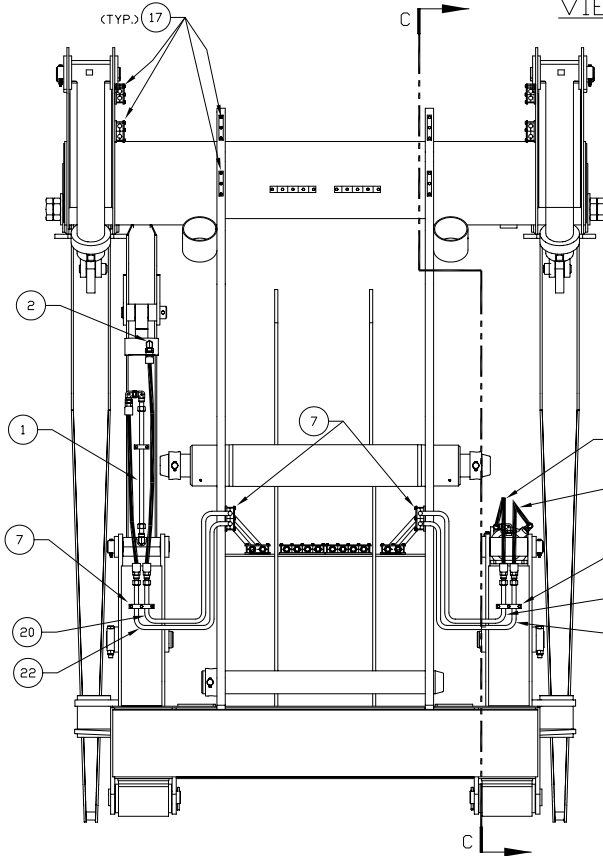

Hydraulic System - Carriage

Hydraulic System - Carriage

Item	Part No.	Qty	Description	Item	Part No.	Qty	Description
	580236		Hydraulic System - Carriage				
1	574191	2	. Tube Assembly	12	21199	4	. Flow Control Valve
2	209715	10	. Fitting	13	209760	4	. Fitting
3	247818	2	. Hose Assembly	14	209860	4	. Fitting
4	228463	2	. Hose Assembly	15	580369	1	. Tube Assembly, RH
5	579227	2	. Plate	16	225216	4	. Clamp
6	574069	1	. Plate	17	228961	8	. Clamp
7	225310	6	. Clamp	20	580372	1	. Tube Assembly, LH
8	580370	1	. Tube Assembly, RH	22	580371	1	. Tube Assembly, LH
9	247819	2	. Hose Assembly	23	209112	2	. Fitting
10	229024	2	. Hose Assembly	24	210069	2	. Fitting
11	574022	12	. Tube Assembly	25	562456	2	. Clamp Weldment