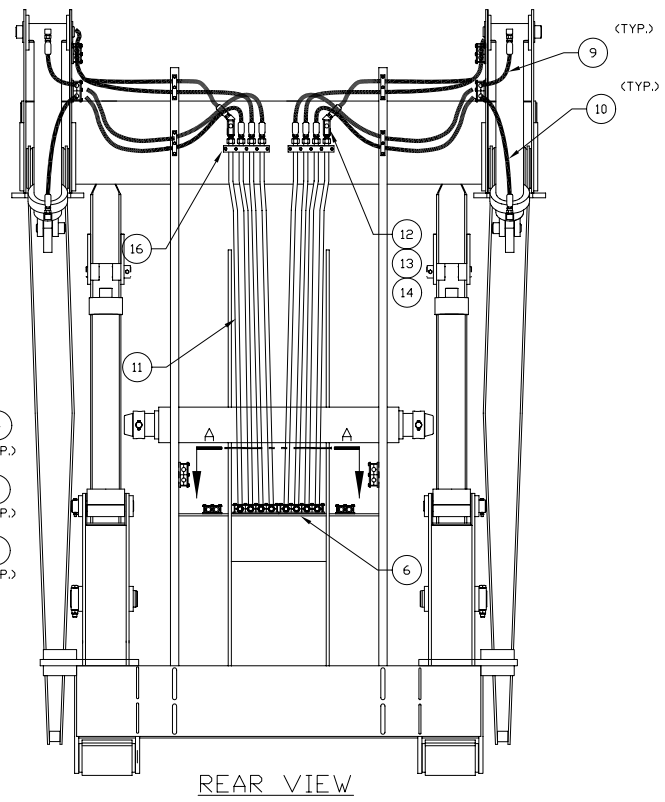

Hydraulic System - Carriage

Hydraulic System - Carriage

Item	Part No.	Qty	Description	Item	Part No.	Qty	Description
	580236		Hydraulic System - Carriage				
1	574191	2	. Tube Assembly	12	21199	4	. Flow Control Valve
2	209715	10	. Fitting	13	209760	4	. Fitting
3	247818	2	. Hose Assembly	14	209860	4	. Fitting
4	228463	2	. Hose Assembly	15	580369	1	. Tube Assembly, RH
5	579227	2	. Plate	16	225216	4	. Clamp
6	574069	1	. Plate	17	228961	8	. Clamp
7	225310	6	. Clamp	20	580372	1	. Tube Assembly, LH
8	580370	1	. Tube Assembly, RH	22	580371	1	. Tube Assembly, LH
9	247819	2	. Hose Assembly	23	209112	2	. Fitting
10	229024	2	. Hose Assembly	24	210069	2	. Fitting
11	574022	12	. Tube Assembly	25	562456	2	. Clamp Weldment