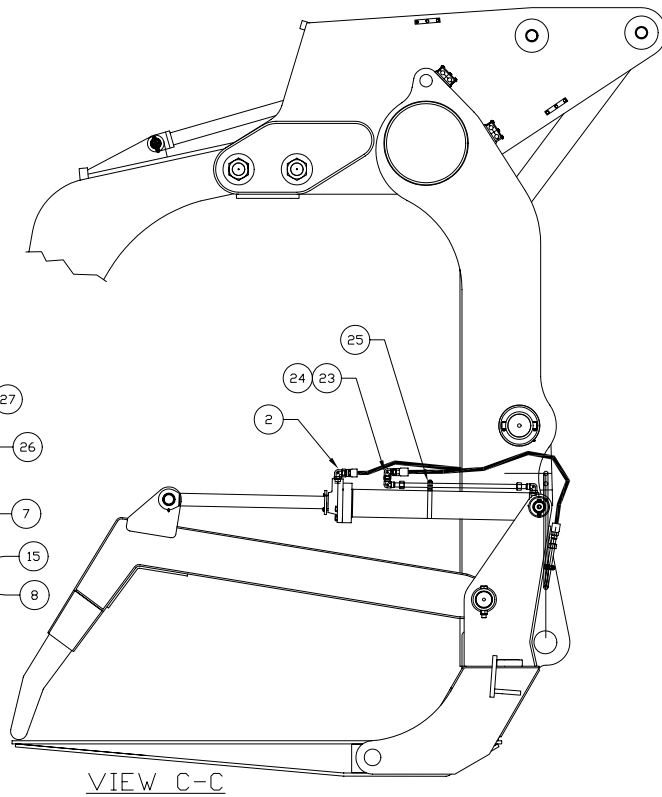

Hydraulic System - Carriage

Hydraulic System - Carriage

Item	Part No.	Qty	Description	Item	Part No.	Qty	Description
	580236		Hydraulic System - Carriage				
1	574191	2	. Tube Assembly	12	21199	4	. Flow Control Valve
2	209715	10	. Fitting	13	209760	4	. Fitting
3	247818	2	. Hose Assembly	14	209860	4	. Fitting
4	228463	2	. Hose Assembly	15	580369	1	. Tube Assembly, RH
5	579227	2	. Plate	16	225216	4	. Clamp
6	574069	1	. Plate	17	228961	8	. Clamp
7	225310	6	. Clamp	20	580372	1	. Tube Assembly, LH
8	580370	1	. Tube Assembly, RH	22	580371	1	. Tube Assembly, LH
9	247819	2	. Hose Assembly	23	209112	2	. Fitting
10	229024	2	. Hose Assembly	24	210069	2	. Fitting
11	574022	12	. Tube Assembly	25	562456	2	. Clamp Weldment