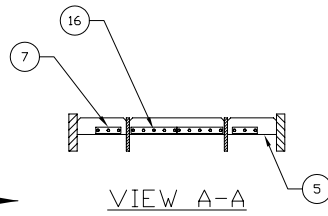

Hydraulic System - Carriage

Hydraulic System - Carriage

Item	Part No.	Qty	Description	Item	Part No.	Qty	Description
	580236		Hydraulic System - Carriage				
1	574191	2	. Tube Assembly	12	21199	4	. Flow Control Valve
2	209715	10	. Fitting	13	209760	4	. Fitting
3	247818	2	. Hose Assembly	14	209860	4	. Fitting
4	228463	2	. Hose Assembly	15	580369	1	. Tube Assembly, RH
5	579227	2	. Plate	16	225216	4	. Clamp
6	574069	1	. Plate	17	228961	8	. Clamp
7	225310	6	. Clamp	20	580372	1	. Tube Assembly, LH
8	580370	1	. Tube Assembly, RH	22	580371	1	. Tube Assembly, LH
9	247819	2	. Hose Assembly	23	209112	2	. Fitting
10	229024	2	. Hose Assembly	24	210069	2	. Fitting
11	574022	12	. Tube Assembly	25	562456	2	. Clamp Weldment