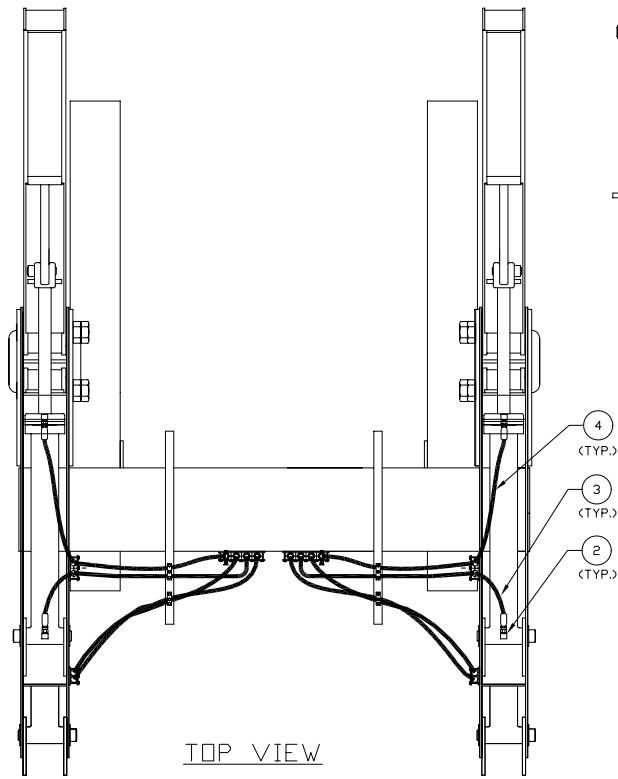

Hydraulic System - Carriage

Hydraulic System - Carriage

Item	Part No.	Qty	Description	Item	Part No.	Qty	Description
	580236		Hydraulic System - Carriage				
1	574191	2	. Tube Assembly	12	21199	4	. Flow Control Valve
2	209715	10	. Fitting	13	209760	4	. Fitting
3	247818	2	. Hose Assembly	14	209860	4	. Fitting
4	228463	2	. Hose Assembly	15	580369	1	. Tube Assembly, RH
5	579227	2	. Plate	16	225216	4	. Clamp
6	574069	1	. Plate	17	228961	8	. Clamp
7	225310	6	. Clamp	20	580372	1	. Tube Assembly, LH
8	580370	1	. Tube Assembly, RH	22	580371	1	. Tube Assembly, LH
9	247819	2	. Hose Assembly	23	209112	2	. Fitting
10	229024	2	. Hose Assembly	24	210069	2	. Fitting
11	574022	12	. Tube Assembly	25	562456	2	. Clamp Weldment