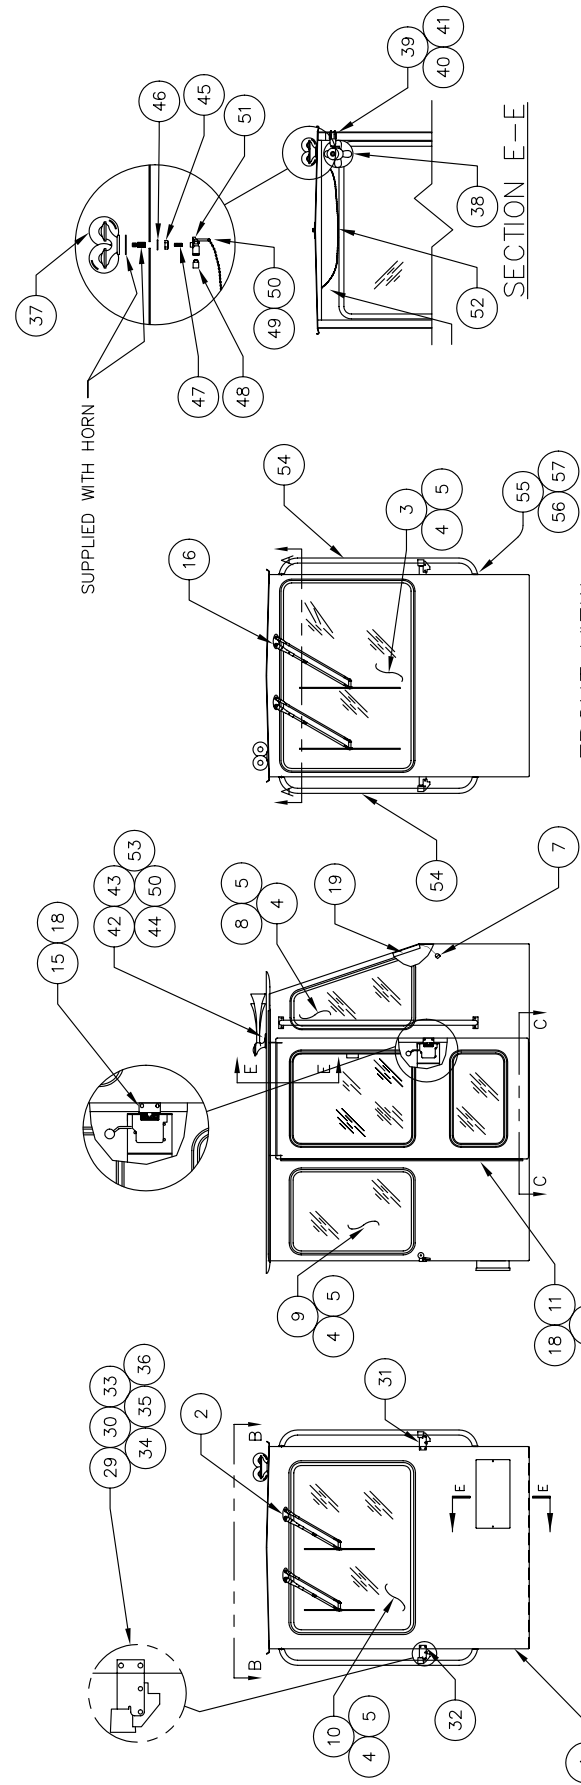

SECTION E-E

VIEW B-B

VIEW A-A

FRONT VIEW

RIGHT SIDE VIEW

REAR VIEW

VIEW C-C
TYPICAL BOTH SIDES

SPECIFICATIONS
24 VOLT