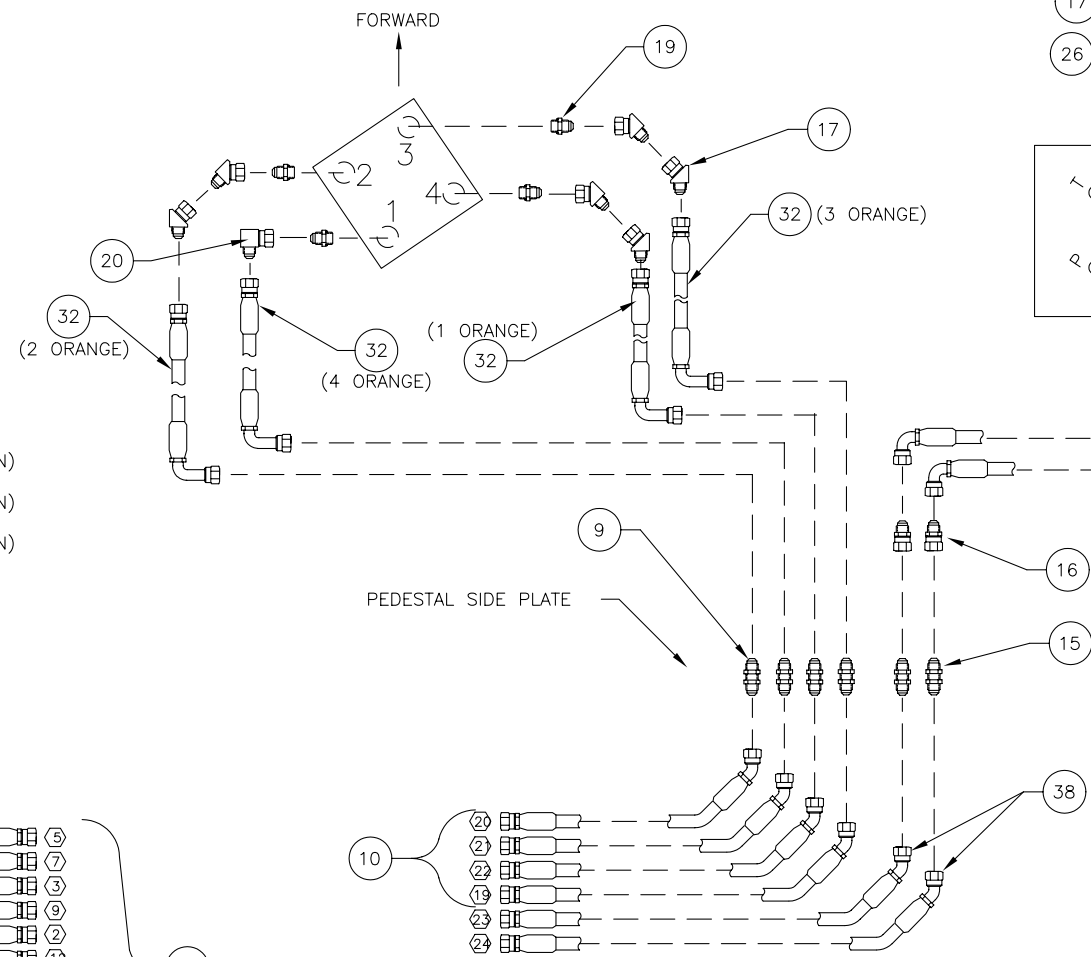

Hydraulic System - Seat Mounted Controls

Hydraulic System - Seat Mounted Controls

Item	Part No.	Qty	Description	Item	Part No.	Qty	Description
	580199		Hyd. Syst. - Seat Mtd Controls				
1	* 236764	1	. Valve, Remote Control	31	00103319	5	. Lockwasher
2	* 249361	1	. Remote Control Valve	32	232286	6	. Hose Assembly
3	577450	1	. Mounting Plate	33	237412	1	. Hose Assembly
4	561830	2	. Plate	34	245278	1	. Hose Assembly
5	566662	2	. Bracket	35	222384	14	. Machine Screw
6	209588	8	. Clamp	36	222441	16	. Nut, Esna
7	209697	3	. Clamp	37	00179797	17	. Capscrew
8	209589	2	. Clamp	38	238253	2	. Hose Assembly
9	224968	8	. Fitting	39	00103339	20	. Flat Washer
10	238252	4	. Hose Assembly	41	570534	1	. Armrest, RH
11	229186	8	. Capscrew	42	577586	1	. Armrest, LH W/Joystick
12	570451	1	. Back Plate	43	237096	2	. Hose Assembly
13	568430	1	. Plate, Front	44	237273	4	. Hose Assembly
14	570406	1	. Bracket, Hose	45	237272	2	. Hose Assembly
15	215203	8	. Fitting	46	570819	1	. Washer
16	226904	6	. Fitting	47	230282	2	. Flat Washer
17	224736	8	. Fitting	48	201634	2	. Capscrew
18	211562	2	. Fitting	49	570820	1	. Washer
19	211560	6	. Fitting	50	577448	1	. Control
20	211561	6	. Fitting	51	572948	2	. Bar, Spacer
21	219502	12	. Fitting	52	223654	2	. Nut, Esna
22	234298	4	. Capscrew	53	574511	2	. Spacer
23	570395	1	. Plate	54	237391	1'	. Insulation, Pipe
24	23543	12	. Fitting	55	241200	1	. Insulation, Valve Cover Wrap
25	223929	12	. Fitting	56	241205	1	. Insulation, Valve Cover Wrap
26	209482	2	. Fitting	57	244749	1	. Handle, Control
27	237258	12	. Hose Assembly	58	244883	1	. Plate, Panel Mounting
28	232283	2	. Hose Assembly	59	220577	1	. Connector, Cord
29	237220	3	. Hose Assembly				
30	568668	1	. Plate				

* See Separate Coverage

LH REMOTE CONTROLLER
TOP VIEW

RH REMOTE CONTROLLER
TOP VIEW

RH REMOTE CONTROLLER
SIDE VIEW

NOTE:
HOSES 13, 14, 15, 16, 17 ARE FOR STEERING
SEE HYDRAULIC SYSTEM STEERING PRINT
ON MASTER SHEET.

1	3	5	7	9	11	13	15	17	19	21	23
2	4	6	8	10	12	14	16	18	20	22	24