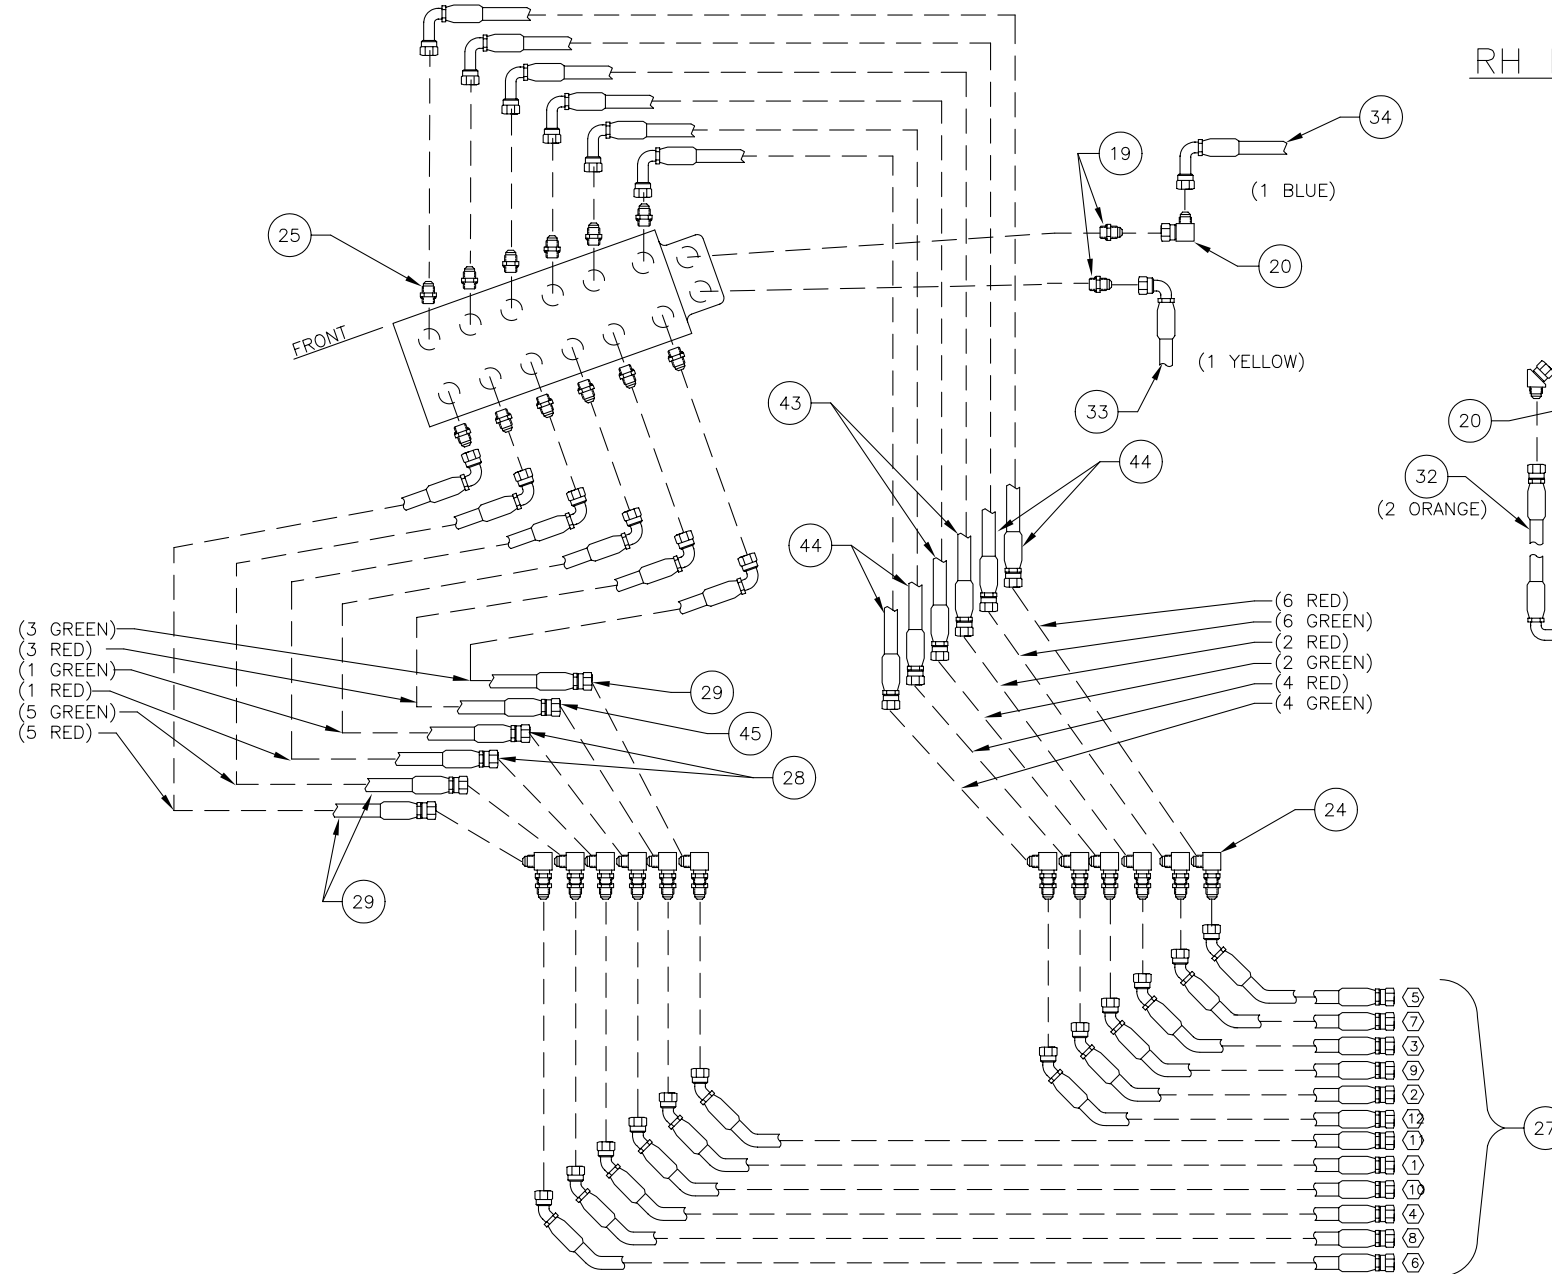

Hydraulic System - Seat Mounted Controls

Hydraulic System - Seat Mounted Controls

Item	Part No.	Qty	Description	Item	Part No.	Qty	Description
	580199		Hyd. Syst. - Seat Mtd Controls				
1	* 236764	1	. Valve, Remote Control	31	00103319	5	. Lockwasher
2	* 249361	1	. Remote Control Valve	32	232286	6	. Hose Assembly
3	577450	1	. Mounting Plate	33	237412	1	. Hose Assembly
4	561830	2	. Plate	34	245278	1	. Hose Assembly
5	566662	2	. Bracket	35	222384	14	. Machine Screw
6	209588	8	. Clamp	36	222441	16	. Nut, Esna
7	209697	3	. Clamp	37	00179797	17	. Capscrew
8	209589	2	. Clamp	38	238253	2	. Hose Assembly
9	224968	8	. Fitting	39	00103339	20	. Flat Washer
10	238252	4	. Hose Assembly	41	570534	1	. Armrest, RH
11	229186	8	. Capscrew	42	577586	1	. Armrest, LH W/Joystick
12	570451	1	. Back Plate	43	237096	2	. Hose Assembly
13	568430	1	. Plate, Front	44	237273	4	. Hose Assembly
14	570406	1	. Bracket, Hose	45	237272	2	. Hose Assembly
15	215203	8	. Fitting	46	570819	1	. Washer
16	226904	6	. Fitting	47	230282	2	. Flat Washer
17	224736	8	. Fitting	48	201634	2	. Capscrew
18	211562	2	. Fitting	49	570820	1	. Washer
19	211560	6	. Fitting	50	577448	1	. Control
20	211561	6	. Fitting	51	572948	2	. Bar, Spacer
21	219502	12	. Fitting	52	223654	2	. Nut, Esna
22	234298	4	. Capscrew	53	574511	2	. Spacer
23	570395	1	. Plate	54	237391	1'	. Insulation, Pipe
24	23543	12	. Fitting	55	241200	1	. Insulation, Valve Cover Wrap
25	223929	12	. Fitting	56	241205	1	. Insulation, Valve Cover Wrap
26	209482	2	. Fitting	57	244749	1	. Handle, Control
27	237258	12	. Hose Assembly	58	244883	1	. Plate, Panel Mounting
28	232283	2	. Hose Assembly	59	220577	1	. Connector, Cord
29	237220	3	. Hose Assembly				
30	568668	1	. Plate				

* See Separate Coverage

LH REMOTE CONTROLLER
TOP VIEW

RH REMOTE CONTROLLER
TOP VIEW

RH REMOTE CONTROLLER
SIDE VIEW

NOTE:
HOSES 13, 14, 15, 16, 17 ARE FOR STEERING
SEE HYDRAULIC SYSTEM STEERING PRINT
ON MASTER SHEET.

1	3	5	7	9	11	13	15	17	19	21	23
2	4	6	8	10	12	14	16	18	20	22	24