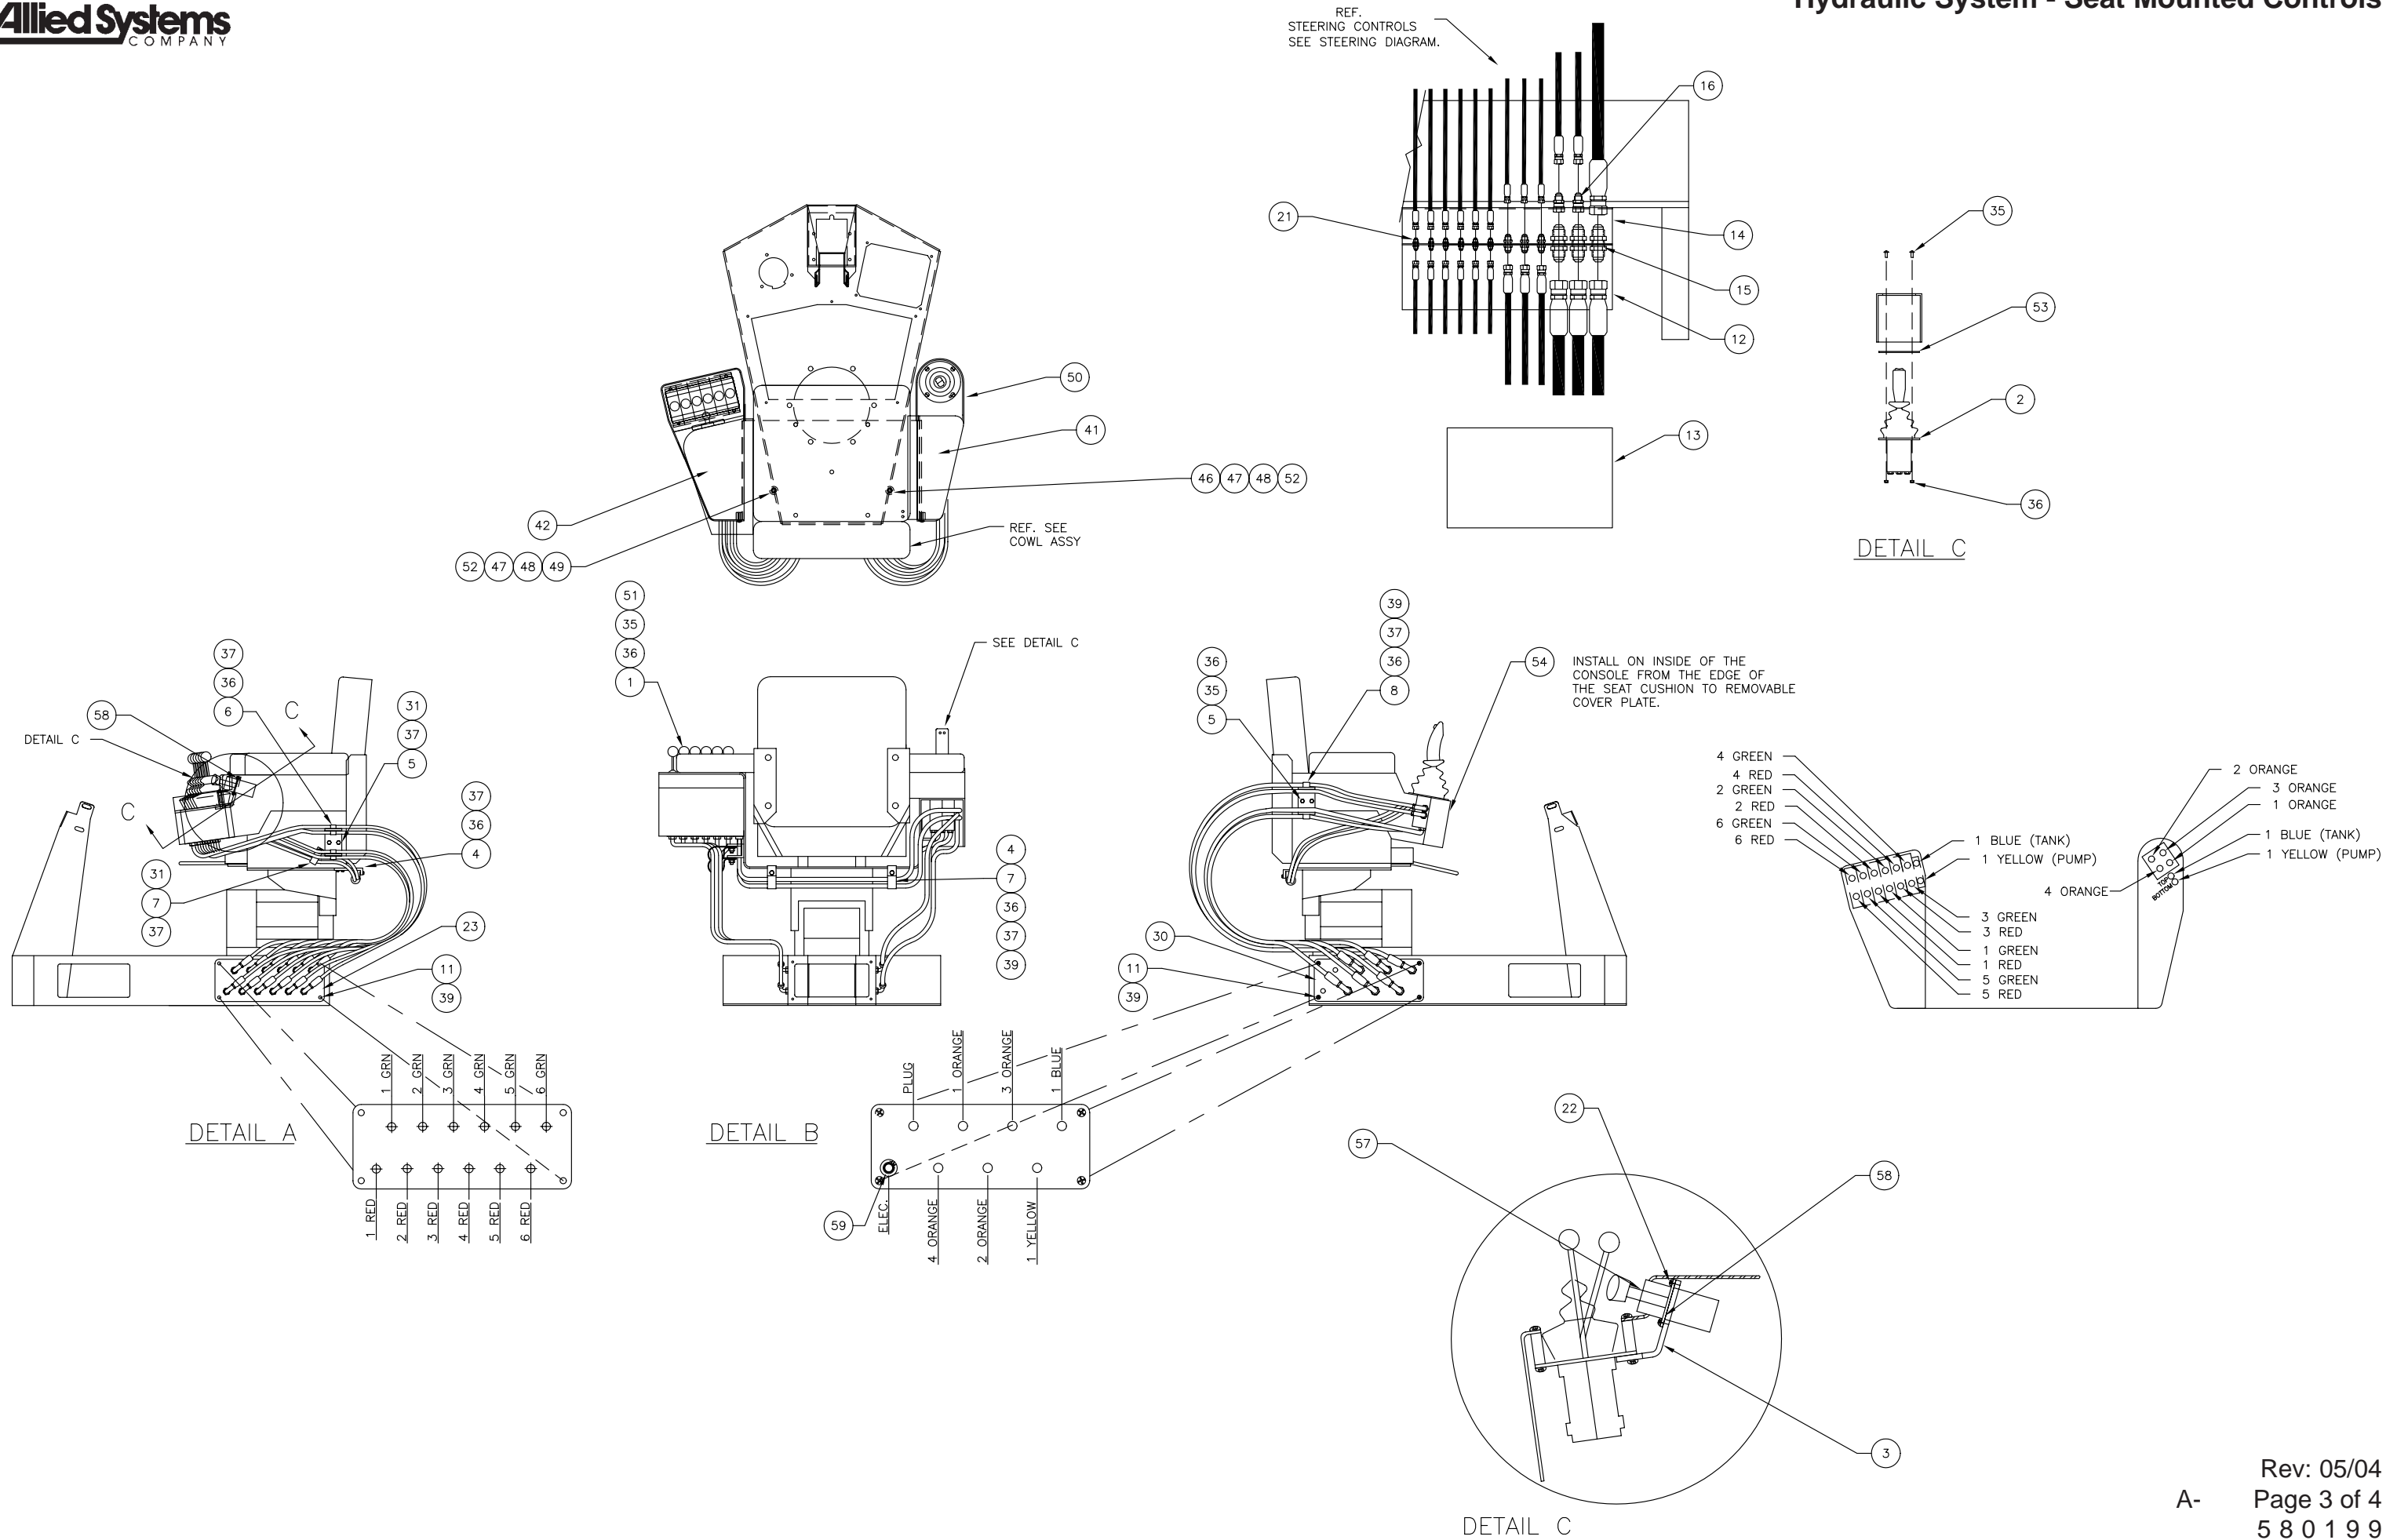

Hydraulic System - Seat Mounted Controls

Hydraulic System - Seat Mounted Controls

Item	Part No.	Qty	Description	Item	Part No.	Qty	Description
	580199		Hyd. Syst. - Seat Mtd Controls				
1	* 236764	1	. Valve, Remote Control	31	00103319	5	. Lockwasher
2	* 249361	1	. Remote Control Valve	32	232286	6	. Hose Assembly
3	577450	1	. Mounting Plate	33	237412	1	. Hose Assembly
4	561830	2	. Plate	34	245278	1	. Hose Assembly
5	566662	2	. Bracket	35	222384	14	. Machine Screw
6	209588	8	. Clamp	36	222441	16	. Nut, Esna
7	209697	3	. Clamp	37	00179797	17	. Capscrew
8	209589	2	. Clamp	38	238253	2	. Hose Assembly
9	224968	8	. Fitting	39	00103339	20	. Flat Washer
10	238252	4	. Hose Assembly	41	570534	1	. Armrest, RH
11	229186	8	. Capscrew	42	577586	1	. Armrest, LH W/Joystick
12	570451	1	. Back Plate	43	237096	2	. Hose Assembly
13	568430	1	. Plate, Front	44	237273	4	. Hose Assembly
14	570406	1	. Bracket, Hose	45	237272	2	. Hose Assembly
15	215203	8	. Fitting	46	570819	1	. Washer
16	226904	6	. Fitting	47	230282	2	. Flat Washer
17	224736	8	. Fitting	48	201634	2	. Capscrew
18	211562	2	. Fitting	49	570820	1	. Washer
19	211560	6	. Fitting	50	577448	1	. Control
20	211561	6	. Fitting	51	572948	2	. Bar, Spacer
21	219502	12	. Fitting	52	223654	2	. Nut, Esna
22	234298	4	. Capscrew	53	574511	2	. Spacer
23	570395	1	. Plate	54	237391	1'	. Insulation, Pipe
24	23543	12	. Fitting	55	241200	1	. Insulation, Valve Cover Wrap
25	223929	12	. Fitting	56	241205	1	. Insulation, Valve Cover Wrap
26	209482	2	. Fitting	57	244749	1	. Handle, Control
27	237258	12	. Hose Assembly	58	244883	1	. Plate, Panel Mounting
28	232283	2	. Hose Assembly	59	220577	1	. Connector, Cord
29	237220	3	. Hose Assembly				
30	568668	1	. Plate				

* See Separate Coverage

LH REMOTE CONTROLLER
TOP VIEW

RH REMOTE CONTROLLER
TOP VIEW

RH REMOTE CONTROLLER
SIDE VIEW

NOTE:
HOSES 13, 14, 15, 16, 17 ARE FOR STEERING
SEE HYDRAULIC SYSTEM STEERING PRINT
ON MASTER SHEET.

1	3	5	7	9	11	13	15	17	19	21	23
2	4	6	8	10	12	14	16	18	20	22	24