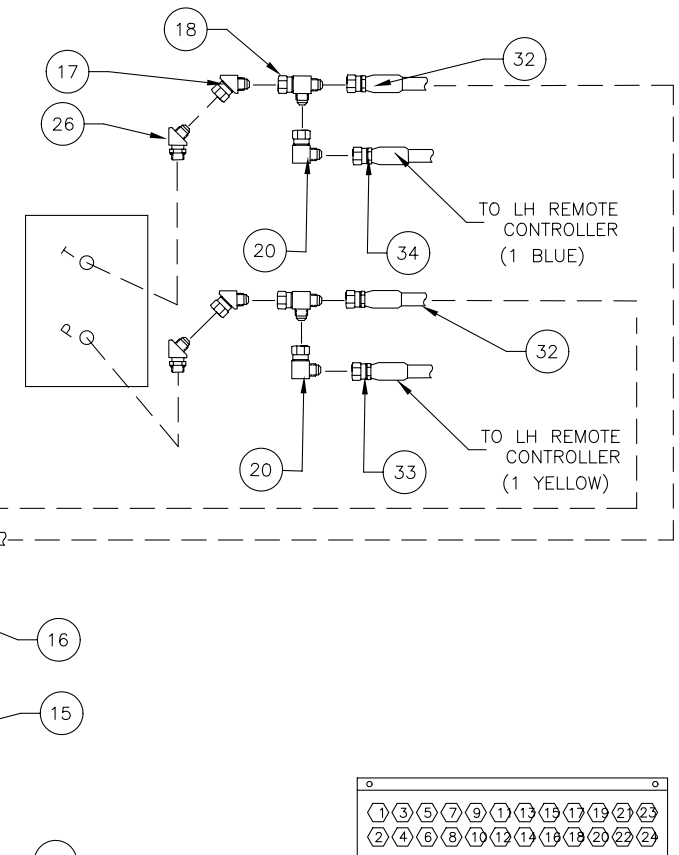

Hydraulic System - Seat Mounted Controls

Hydraulic System - Seat Mounted Controls

Item	Part No.	Qty	Description	Item	Part No.	Qty	Description
	580199		Hyd. Syst. - Seat Mtd Controls				
1	* 236764	1	. Valve, Remote Control	31	00103319	5	. Lockwasher
2	* 249361	1	. Remote Control Valve	32	232286	6	. Hose Assembly
3	577450	1	. Mounting Plate	33	237412	1	. Hose Assembly
4	561830	2	. Plate	34	245278	1	. Hose Assembly
5	566662	2	. Bracket	35	222384	14	. Machine Screw
6	209588	8	. Clamp	36	222441	16	. Nut, Esna
7	209697	3	. Clamp	37	00179797	17	. Capscrew
8	209589	2	. Clamp	38	238253	2	. Hose Assembly
9	224968	8	. Fitting	39	00103339	20	. Flat Washer
10	238252	4	. Hose Assembly	41	570534	1	. Armrest, RH
11	229186	8	. Capscrew	42	577586	1	. Armrest, LH W/Joystick
12	570451	1	. Back Plate	43	237096	2	. Hose Assembly
13	568430	1	. Plate, Front	44	237273	4	. Hose Assembly
14	570406	1	. Bracket, Hose	45	237272	2	. Hose Assembly
15	215203	8	. Fitting	46	570819	1	. Washer
16	226904	6	. Fitting	47	230282	2	. Flat Washer
17	224736	8	. Fitting	48	201634	2	. Capscrew
18	211562	2	. Fitting	49	570820	1	. Washer
19	211560	6	. Fitting	50	577448	1	. Control
20	211561	6	. Fitting	51	572948	2	. Bar, Spacer
21	219502	12	. Fitting	52	223654	2	. Nut, Esna
22	234298	4	. Capscrew	53	574511	2	. Spacer
23	570395	1	. Plate	54	237391	1'	. Insulation, Pipe
24	23543	12	. Fitting	55	241200	1	. Insulation, Valve Cover Wrap
25	223929	12	. Fitting	56	241205	1	. Insulation, Valve Cover Wrap
26	209482	2	. Fitting	57	244749	1	. Handle, Control
27	237258	12	. Hose Assembly	58	244883	1	. Plate, Panel Mounting
28	232283	2	. Hose Assembly	59	220577	1	. Connector, Cord
29	237220	3	. Hose Assembly				
30	568668	1	. Plate				

* See Separate Coverage

LH REMOTE CONTROLLER
TOP VIEW

RH REMOTE CONTROLLER
TOP VIEW

RH REMOTE CONTROLLER
SIDE VIEW

NOTE:
HOSES 13, 14, 15, 16, 17 ARE FOR STEERING
SEE HYDRAULIC SYSTEM STEERING PRINT
ON MASTER SHEET.

1	3	5	7	9	11	13	15	17	19	21	23
2	4	6	8	10	12	14	16	18	20	22	24