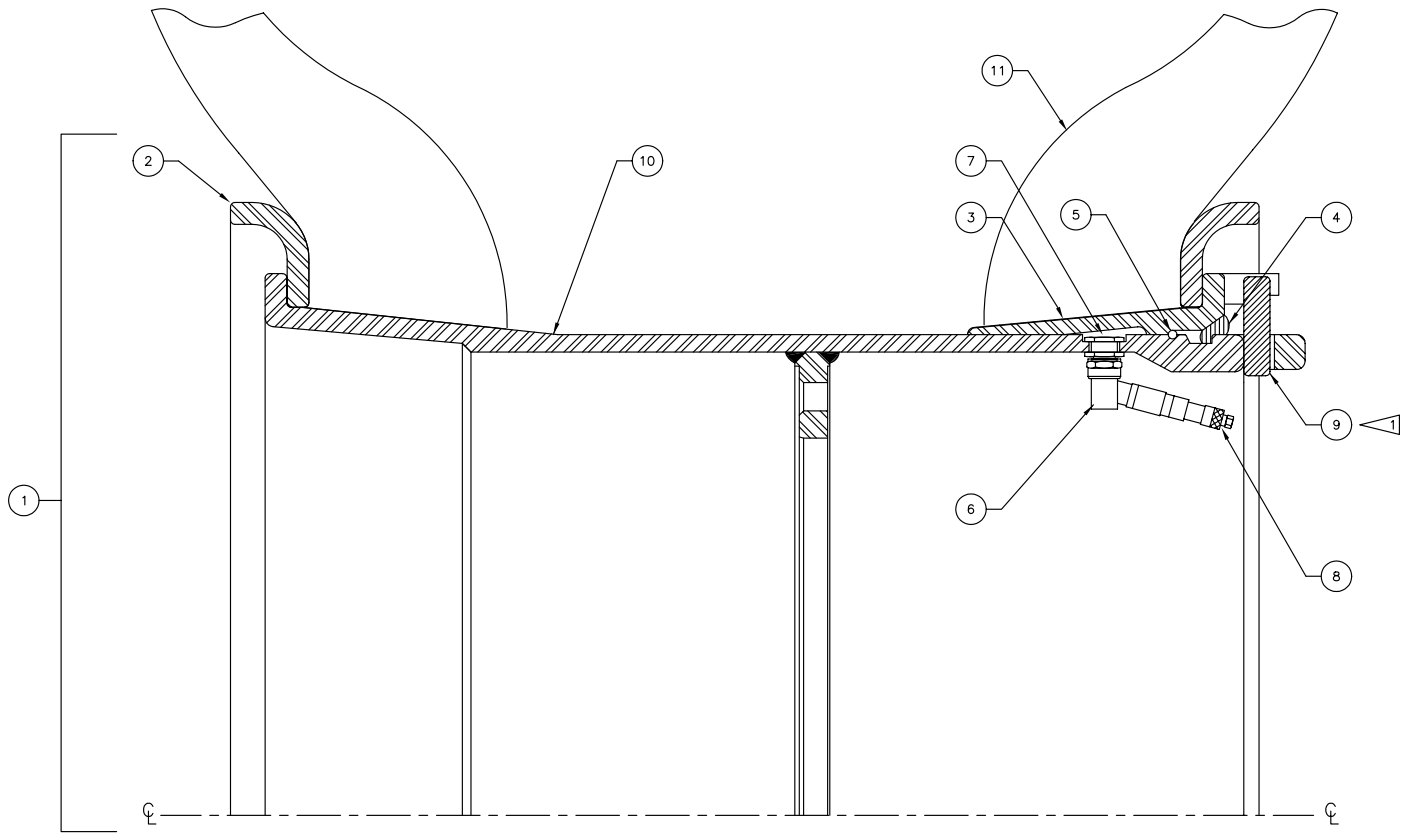

Wheel & Tire Assembly, Bogie

NOTES:

1 VIEW IS TYPICAL FOR (2) LOCKS  
LOCATED 180° APART.

Item	Part No.	Qty	Description	Item	Part No.	Qty	Description
	<b>580140</b>		<b>Wheel &amp; Tire Assembly, Bogie</b>				
1	580141	1	. Rim Base Assembly	7	221834	2	.. Spud Assembly
2	210121	2	.. Flange	8	221835	2	.. Housing, Core
3	560983	1	.. Bead Seat	9	560262	2	.. Lock, Wheel
4	210123	1	.. Ring, Lock	10	580142	1	.. Rim Base Weldment
5	210099	1	.. O-Ring	11	-----	1	. Tire
6	221836	2	.. Stem, Valve				