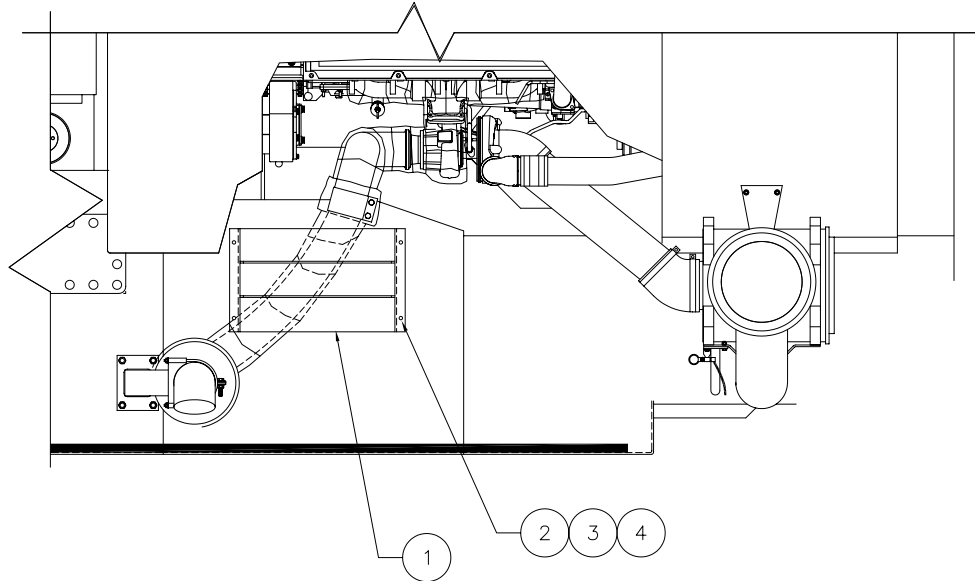

Doghouse Installation

CAT C15 ENGINE

Item	Part No.	Qty	Description	Item	Part No.	Qty	Description
	<b>580135</b>		<b>Doghouse Installation</b>				
1	580269	1	. Doghouse Weldment	3	00103341	4	. Flat Washer
2	221314	4	. Stud, Weld	4	223654	4	. Nut, Esna