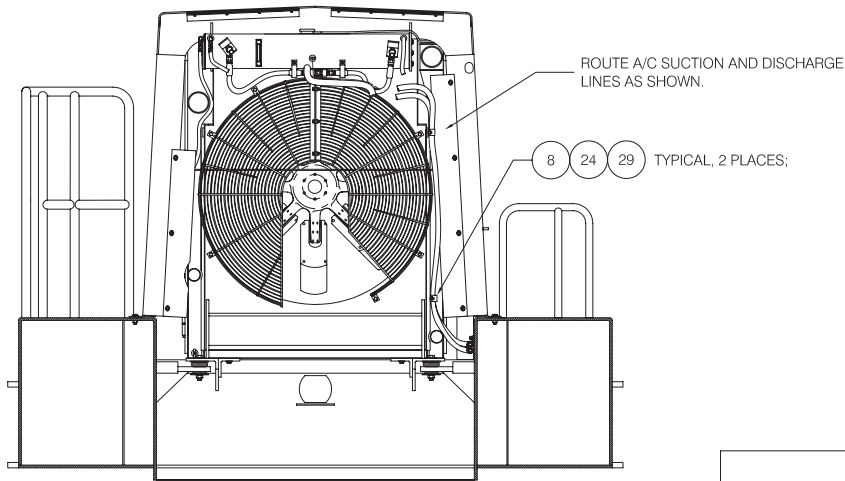

---

Air Condition / Heater Installation

VIEW H-H  
RADIATOR, SHROUD/FAN SIDE

SECTION J-J

## Air Condition / Heater Installation

Item	Part No.	Qty	Description	Item	Part No.	Qty	Description
	<b>580118</b>		<b>Air Cond / Heater Installation</b>				
1	* 578240	1	. Air Conditioner / Heater	27	234868	4	. Capscrew
2	230521	10	. Capscrew	28	223428	8	. Washer
3	00103339	10	. Flat Washer	29	245394	2	. Elbow, Rubber
4	572532	1	. Decal	30	578230	1	. Tube
5	239225	6	. Hose Clamp	31	238156	1	. Connector, Wire
6	R840286	2	. Louver	32	238161	1	. Connector, Wire
7	246862	2	. Hose End	33	R740874	5	. Pin, Female
8	238611	6'	. Hose, Air Cond	34	R740866	5	. Pin, Male
9	246863	2	. Hose End	35	R740867	10	. Seal, Wire
10	238612	14'	. Hose, Air Cond	36	244772	2	. Diffuser
11	248062	2	. Hose End	37	577355	2	. Bracket
12	238613	14'	. Hose, Air Cond	38	578384	1	. Deflector
13	203190	30'	. Hose, Heater	39	239979	1	. Bracket, Adapter
14	201431	4	. Hose Clamp	40	234899	1	. V-Belt
15	236813	1	. Filter	41	557836	1	. Capscrew
	237809	1	. Element	42	557835	1	. Bracket Assembly
16	* 240063	1	. Condenser, Remote	43	R13811177	1	. Nut
17	239826	1	. Compressor	44	R13811037	10	. Capscrew
18	R10572	1	. Fitting, Serv, 27	45	R13811039	2	. Capscrew
19	R10664	1	. O-Ring	46	R13806980	8	. Washer
21	R10571	1	. Fitting, A/C, 27	47	223654	16	. Locknut
22	R10663	1	. O-Ring	48	245275	10'	. Tube, Flex
24	222403	12'	. Cord, So	49	245498	1	. Tee, Nylon
25	238728	1CAN	. Oil, Refrigerant	50	244773	6'	. Hose
26	222906	4	. Insert				