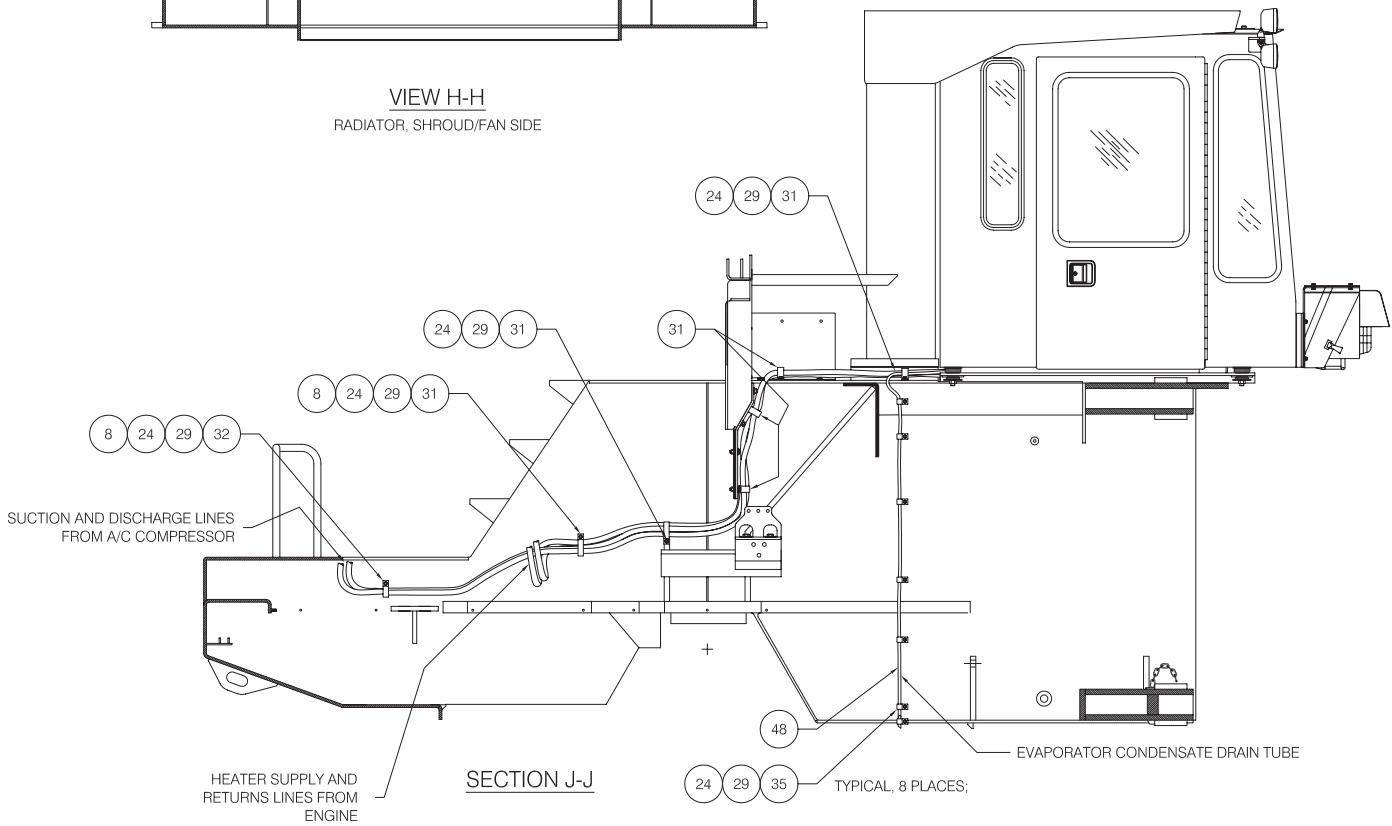

---

Air Condition / Heater Installation

VIEW H-H  
RADIATOR, SHROUD/FAN SIDE

SECTION J-J

## Air Condition / Heater Installation

Item	Part No.	Qty	Description	Item	Part No.	Qty	Description
	<b>580118</b>		<b>Air Cond / Heater Installation</b>				
1	* 578240	1	. Air Conditioner / Heater	27	234868	4	. Capscrew
2	230521	10	. Capscrew	28	223428	8	. Washer
3	00103339	10	. Flat Washer	29	245394	2	. Elbow, Rubber
4	572532	1	. Decal	30	578230	1	. Tube
5	239225	6	. Hose Clamp	31	238156	1	. Connector, Wire
6	R840286	2	. Louver	32	238161	1	. Connector, Wire
7	246862	2	. Hose End	33	R740874	5	. Pin, Female
8	238611	6'	. Hose, Air Cond	34	R740866	5	. Pin, Male
9	246863	2	. Hose End	35	R740867	10	. Seal, Wire
10	238612	14'	. Hose, Air Cond	36	244772	2	. Diffuser
11	248062	2	. Hose End	37	577355	2	. Bracket
12	238613	14'	. Hose, Air Cond	38	578384	1	. Deflector
13	203190	30'	. Hose, Heater	39	239979	1	. Bracket, Adapter
14	201431	4	. Hose Clamp	40	234899	1	. V-Belt
15	236813	1	. Filter	41	557836	1	. Capscrew
	237809	1	. Element	42	557835	1	. Bracket Assembly
16	* 240063	1	. Condenser, Remote	43	R13811177	1	. Nut
17	239826	1	. Compressor	44	R13811037	10	. Capscrew
18	R10572	1	. Fitting, Serv, 27	45	R13811039	2	. Capscrew
19	R10664	1	. O-Ring	46	R13806980	8	. Washer
21	R10571	1	. Fitting, A/C, 27	47	223654	16	. Locknut
22	R10663	1	. O-Ring	48	245275	10'	. Tube, Flex
24	222403	12'	. Cord, So	49	245498	1	. Tee, Nylon
25	238728	1CAN	. Oil, Refrigerant	50	244773	6'	. Hose
26	222906	4	. Insert				