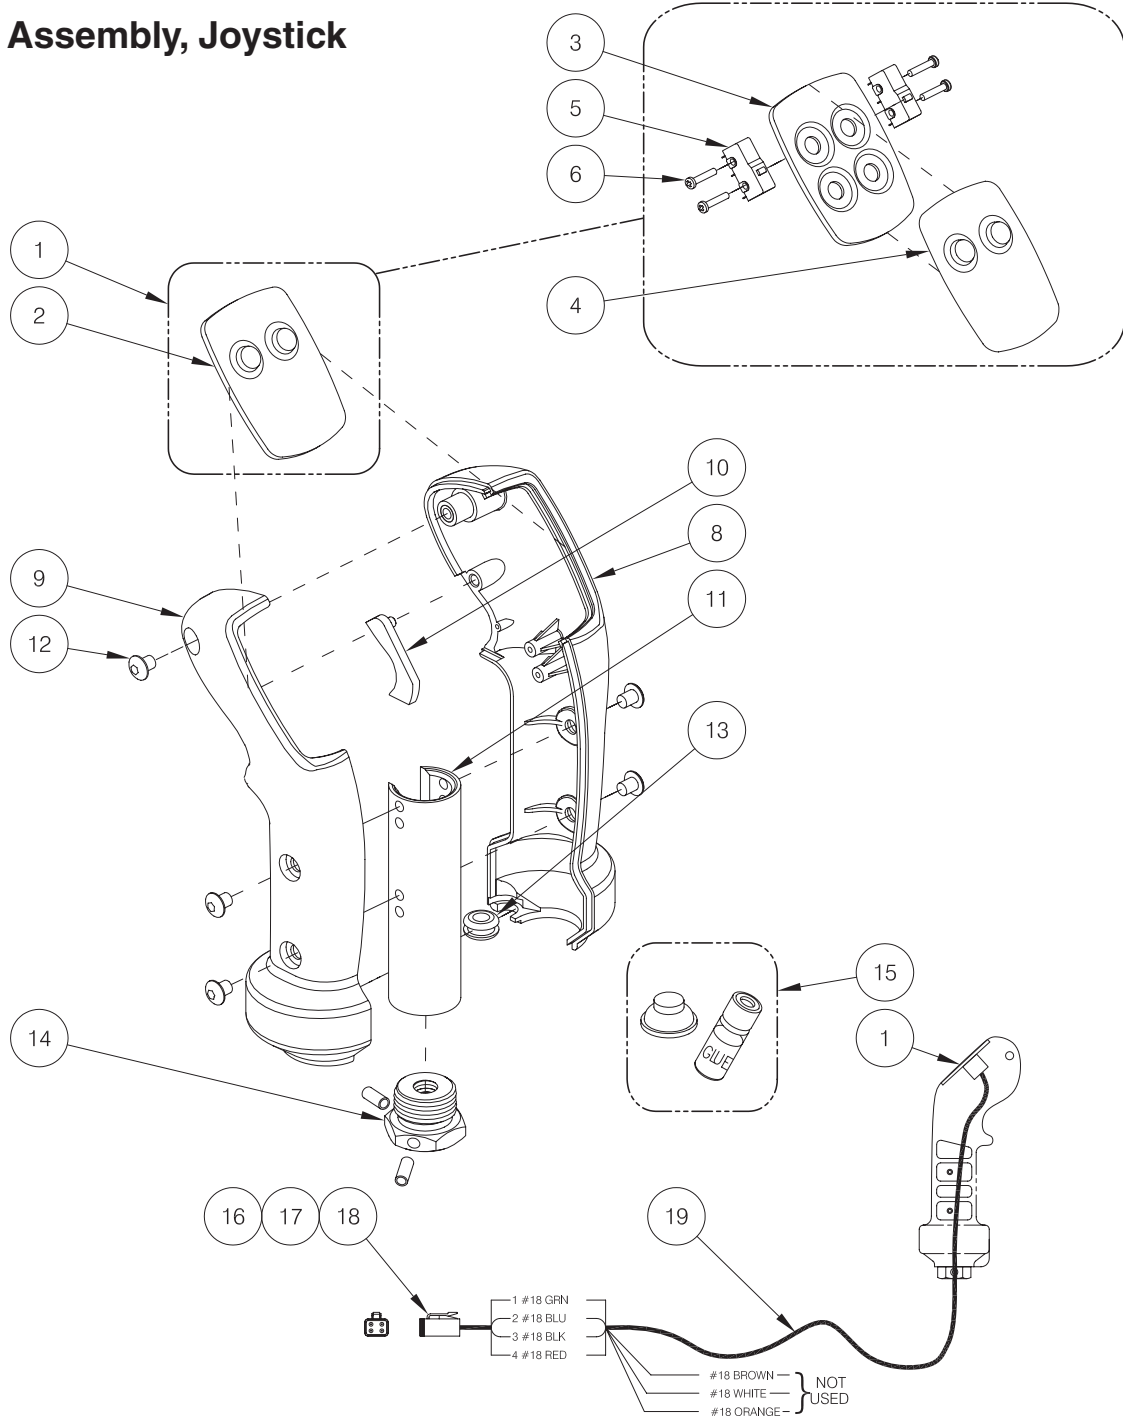

Handle Assembly, Joystick

Item	Part No.	Qty	Description	Item	Part No.	Qty	Description
	580098		Handle Assembly, Joystick				
1	*a 252282	1	. Faceplate Assy, w/Wire Harness	14	249911	1	. Adapter Bushing
2	*a 249900	1	. . Faceplate Assy, 2 Button	15	249912	1	. Flex Button Repair Kit
3	*a 249901	1	. . . Faceplate	16	*a 249154	1	Plug
4	*a 249902	1	. . . 2 Button Overlay	17	*a 249155	1	Wedge, Lock
5	*a 250627	2	. . . Momentary Switch	18	*a 243236	3	Socket
6	*a 249904	4	. . . Capscrew	19	*a 249280	3'	Loom, Woven Pet
7	*a NSS	1	. . Wire Harness (Not Illustrated)				
8	250062	1	. Handle Case, Right				
9	250063	1	. Handle Case, Left				
10	249907	1	. Trigger Insert				
11	249908	1	. Mounting Pin				
12	249909	5	. Capscrew				
13	249910	1	. Grommet				

*a Included in 582024, Button & Harness Kit.

*b Note: Joystick 580098 is shipped with proportional switches (Item 5). On these units, if any of the items marked "*a" are to be replaced, order kit 582024, which retrofits the joystick to have momentary switches.