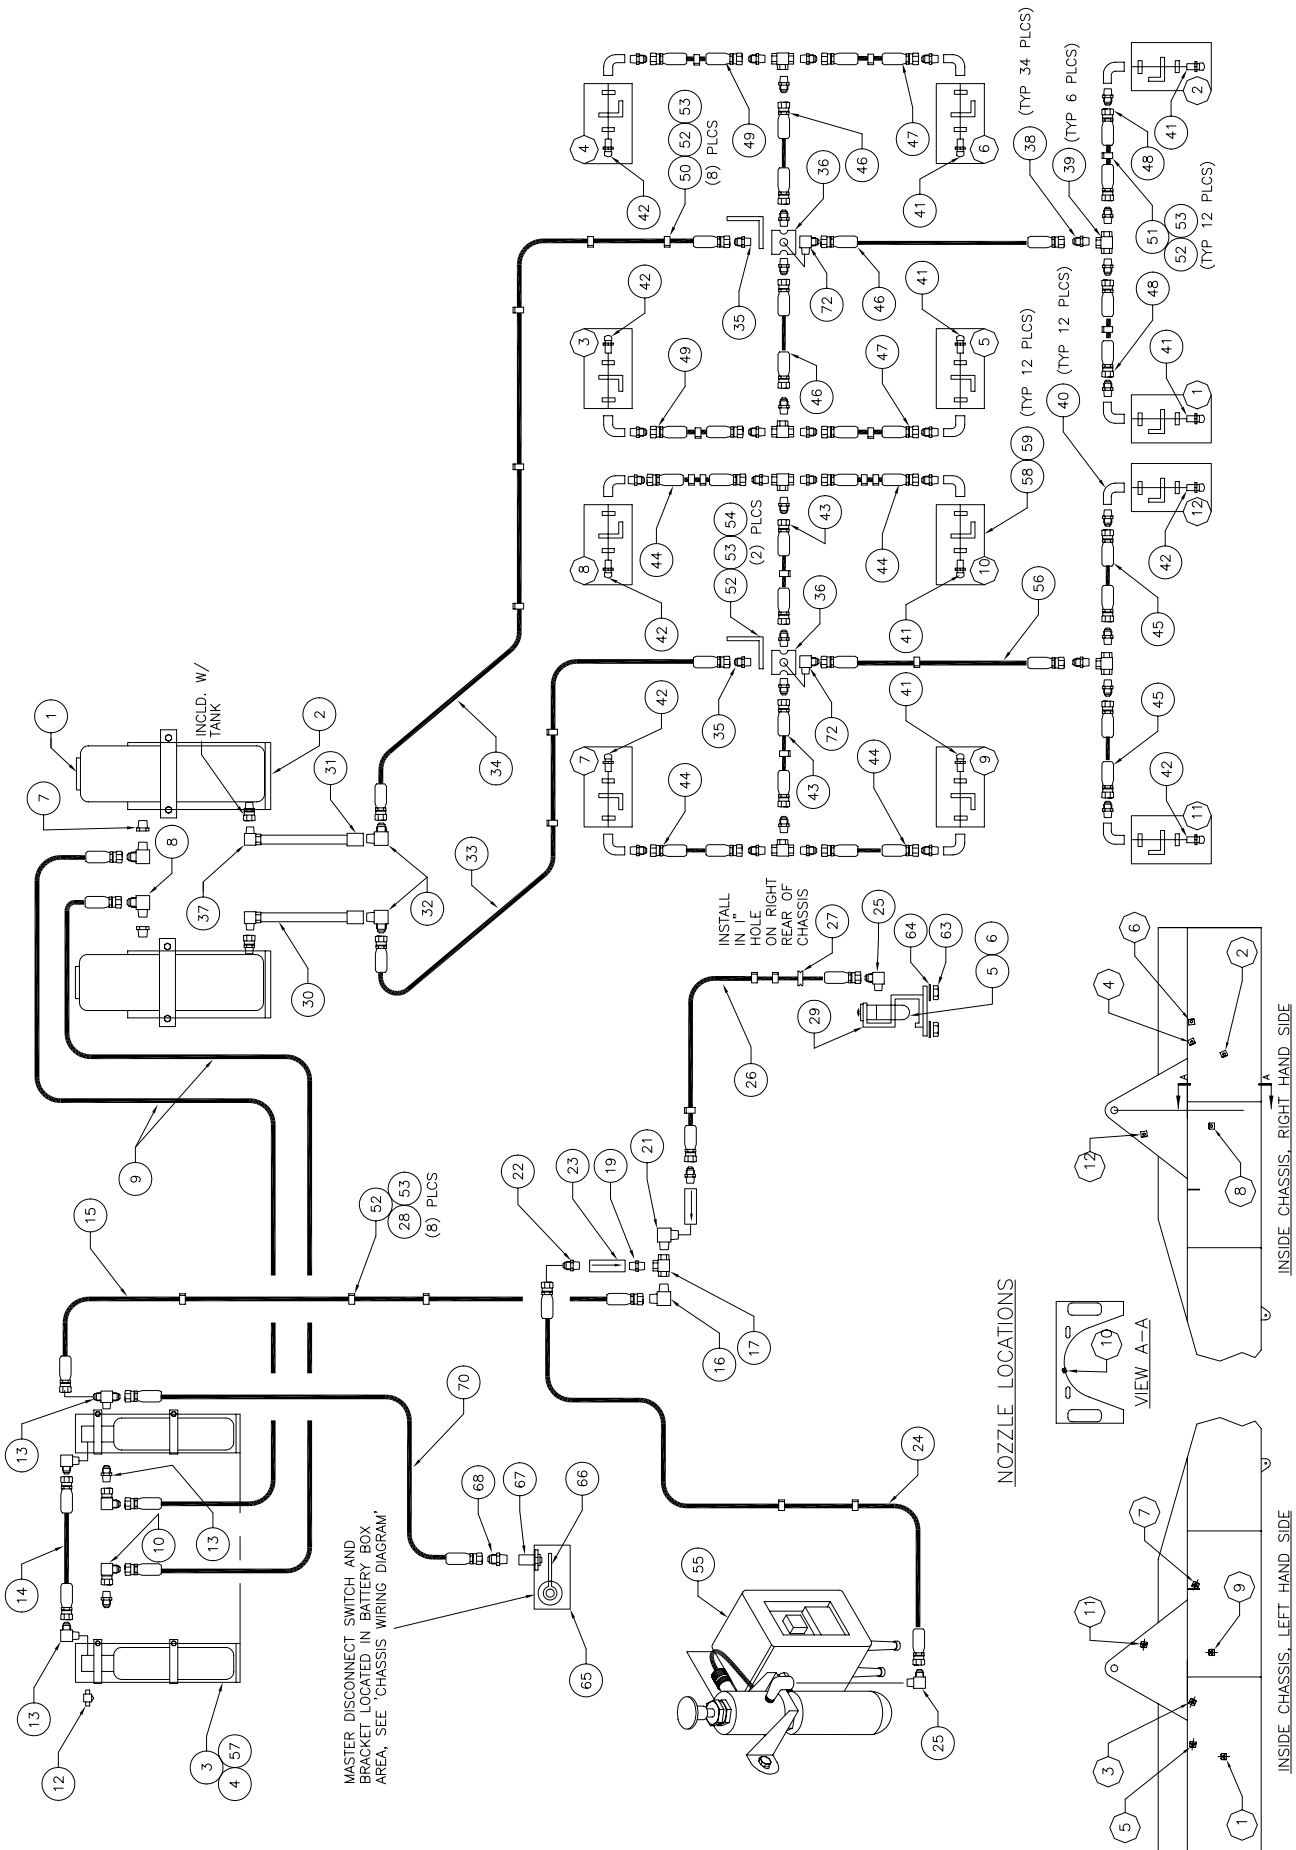

---

Fire Suppression System

## Fire Suppression System

Item	Part No.	Qty	Description	Item	Part No.	Qty	Description
	<b>580086</b>		<b>Fire Suppression System</b>				
1	223042	2	. Tank, Dry Chem	39	223168	6	. Fitting
2	221366	2	. Bracket	40	00119098	12	. Elbow, Pipe
3	221961	2	. Cartridge	41	225143	6	. Nozzle, Fire Ext
4	223041	2	. Bracket, Mtg	42	225144	6	. Nozzle
5	225177	1	. Cartridge	43	217252	4	. Hose Assembly
6	225172	1	. Actuator	44	225137	4	. Hose Assembly
7	12930006	2	. Fitting	45	217425	2	. Hose Assembly
8	209920	2	. Fitting	46	225135	1	. Hose Assembly
9	216470	2	. Hose Assembly	47	216786	2	. Hose Assembly
10	212718	2	. Fitting	48	225136	2	. Hose Assembly
11	209921	4	. Fitting	49	219151	2	. Hose Assembly
12	218728	2	. Relief Valve	50	209589	8	. Clamp
13	209394	2	. Fitting	51	209697	12	. Clamp
14	216477	1	. Hose Assembly	52	223654	32	. Nut, Esna
15	216772	1	. Hose Assembly	53	201570	32	. Spring Washer
16	209406	2	. Fitting	54	560132	1	. Bracket
17	220596	1	. Fitting	55	* 578987	1	. Fire Detection System
19	221280	2	. Fitting	56	216481	1	. Hose Assembly
21	19368	1	. Fitting	57	223326	1	. Actuator, Pneumatic
23	226271	2	. Check Valve	58	225250	24	. Lockwasher
24	217249	1	. Hose Assembly	59	218809	12	. Cap, Blow Off
25	209405	2	. Fitting	61	218690	5	. Bracket
26	231612	1	. Hose Assembly	62	559213	1	. Nozzle Location, Cowl
27	208264	1	. Grommet	65	557276	2	. Bracket
28	209578	8	. Clamp	66	224299	2	. Switch, Master Disconnect
29	558723	1	. Plate, End	67	* 220326	2	. Air Cylinder
30	00190725	2	. Nipple, Pipe	68	209390	1	. Fitting
31	00128137	2	. Coupling, Pipe	69	216456	1	. Hose Assembly
32	209417	2	. Fitting	70	219097	1	. Hose Assembly
33	225138	1	. Hose Assembly	71	209317	1	. Fitting
34	225152	1	. Hose Assembly	72	209800	2	. Fitting
35	209750	2	. Fitting	73	210119	1	. Fitting
36	224343	2	. Tee, Distribution				
37	227627	2	. Fitting				
38	209393	34	. Fitting				