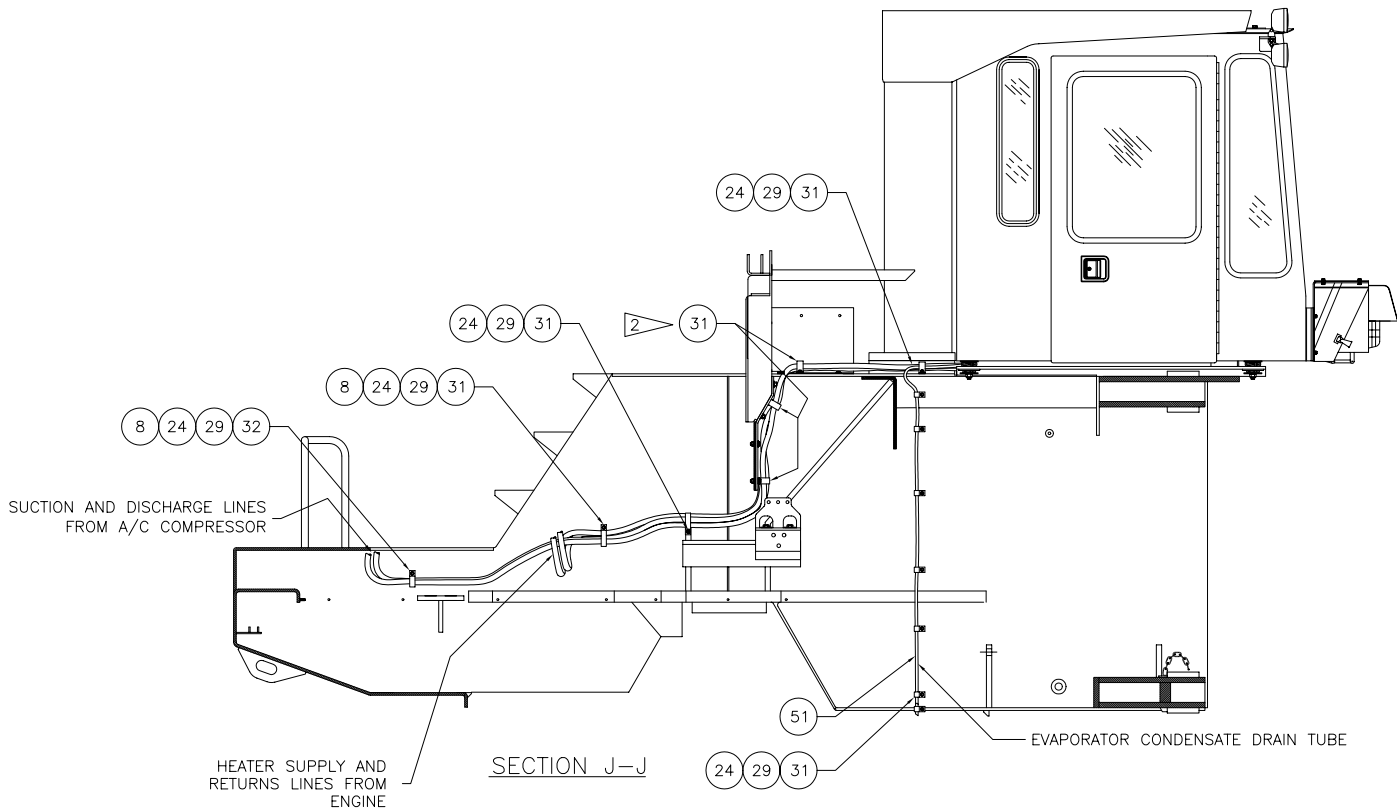

---

Air Conditioner / Heater Installation

# Air Conditioner/Heater Installation

Item	Part No.	Qty	Description	Item	Part No.	Qty	Description
<b>580081 Air Conditioner/Heater Instl</b>							
1	* 578240	1	. Air Conditioner/Heater	32	209702	1	. Clamp
2	230521	10	. Capscrew	33	233269	2	. Clamp
3	00103339	10	. Flat Washer	34	20304	12'	. Cord, SO
5	579991	1	. Cab Pressurizer	35	209578	8	. Clamp
6	231114	44"	. Weatherstrip	37	R10663	1	. O-Ring
7	572532	2	. Decal	40	R10572	1	. Fitting
8	221314	4	. Stud, Weld	41	R10571	1	. Fitting
9	239225	2	. Hose Clamp	42	246863	1	. Hose End
10	R840286	2	. Louver	43	246862	1	. Hose End
11	238385	1	. Gasket	44	238728	1	. Oil, Refrigerant
12	219386	6'	. Wire	46	222906	4	. Insert
13	219433	6'	. Wire	47	234868	8	. Capscrew
14	219434	6'	. Wire	48	223428	8	. Flat Washer
15	240504	1	. Hose End	49	245394	1	. Elbow, Rubber
16	246865	1	. Hose End	50	578230	1	. Tube
17	246859	20'	. Hose, Air Cond	51	245275	10'	. Tube, Flex
18	246857	25'	. Hose, Air Cond	52	245498	1	. Tee, Nylon
19	203190	48'	. Hose, Heater	53	244772	1	. Diffuser
20	201431	4	. Hose Clamp	55	238156	1	. Connector, Wire
21	R10664	1	. O-Ring	56	238161	1	. Connector, Wire
22	246860	1	. Hose End	57	R740874	5	. Pin, Female
23	246861	1	. Hose End	58	R740866	5	. Pin, Male
24	223654	8	. Nut, Esna	59	R740867	10	. Seal, Wire
26	* 240063	1	. A/C Condenser, Remote Mount	60	244773	6'	. Hose, Defroster
27	246858	25'	. Hose, Air Conditioner	61	577355	2	. Bracket Weldment
28	249309	1	. Compressor	62	578384	1	. Deflector Weldment
29	230282	12	. Flat Washer				
30	R13810033	2	. Clamp, Insulation				
31	209703	6	. Clamp				