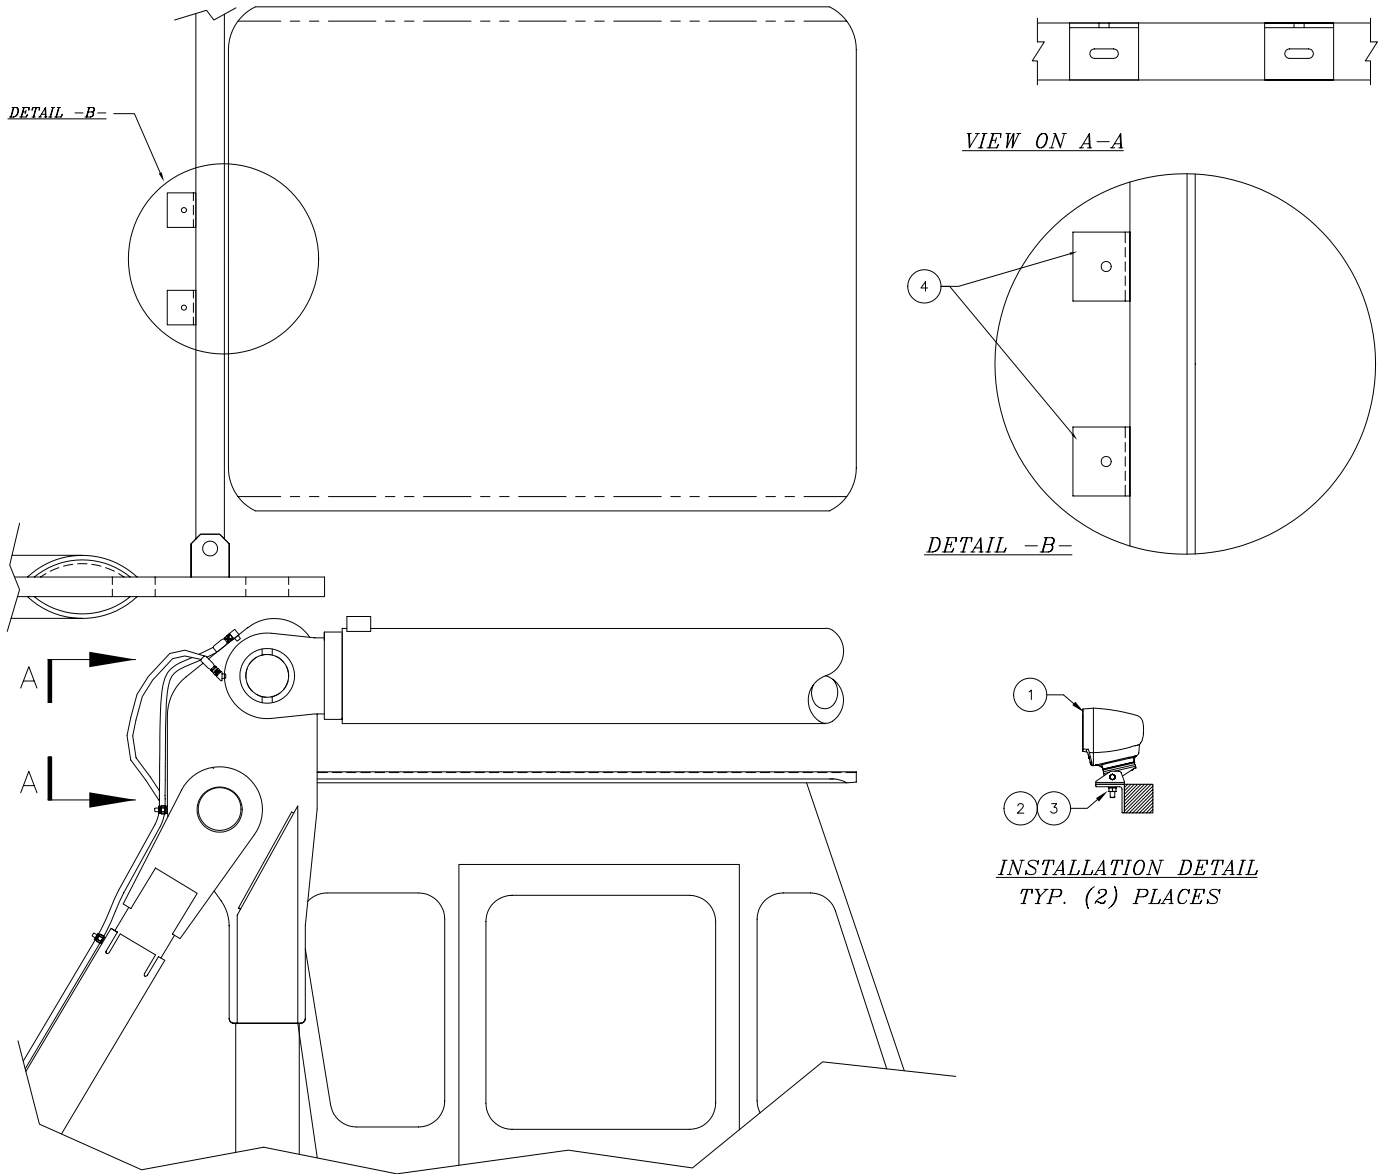

Rear Cab Light Installation

INSTALLATION DETAIL  
TYP. (2) PLACES

Item	Part No.	Qty	Description	Item	Part No.	Qty	Description
	<b>580068</b>		<b>Rear Cab Light Installation</b>				
1	249288	2	. Lamp Assembly, Hid Flood				
2	R11499	2	. Locknut				
3	223427	2	. Flat Washer				
4	580429	2	. Angle, Mounting				