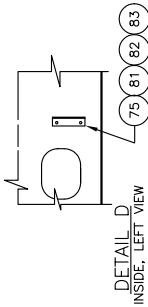

Transmission Circuit

Item	Part No.	Qty	Description	Item	Part No.	Qty	Description
	580066		Transmission Circuit				
1	209538	2	. Clamp Half	47	R1905864	1	. Hose Assembly
2	200604	8	. Lockwasher	48	244120	1	. Hose Assembly
3	222379	8	. Capscrew	49	243190	1	. Valve Body
4	203519	2	. O-Ring	50	240976	1	. Cartridge, Valve
5	218815	1	. Fitting		240975	1	. . Coil
6	201439	48'	. Suction Hose		240977	1	. . Seal Kit
7	206289	4	. Hose Clamp	51	R13801972	2	. Fitting
8	214130	3	. Fitting	52	15503	1	. Fitting
9	247999	1	. Fitting	53	558912	1	. Tube Assembly
10	513759	1	. Flange, Weld	54	224411	3	. Clamp
11	209714	2	. Fitting	55	560634	1	. Tube Assembly
12	* 248993	1	. Transmission Filter	56	244125	1	. Hose Assembly
13	209619	1	. Fitting	57	577484	1	. Tube Assembly
14	212097	1	. Fitting	58	249457	2	. Hose Assembly
15	245783	2	. Hose Assembly	59	245018	1	. Hose Assembly
16	245782	1	. Hose Assembly	60	244770	1	. Hose Assembly
17	11860	1	. Fitting	61	530712	1	. Tube Assembly
18	209500	1	. Fitting	62	209762	2	. Fitting
19	208202	1	. Fuel Cap	63	245835	1	. Hose Assembly
20	521873	1	. Pipe	64	224347	1	. Clamp
21	00454045	1	. Coupling, Reducer	65	231249	6	. Clamp
22	229506	1	. Fitting	66	226904	1	. Fitting
23	563666	1	. Dipstick Assembly	67	211551	1	. Fitting
24	229257	1	. Fitting	68	R14293	1	. Fitting
25	563665	1	. Nipple, Pipe	69	244118	1	. Hose Assembly
26	566627	2	. Fitting	70	241016	2	. Hose Assembly
27	00142767	1	. Bushing, Reducer	71	241019	2	. Hose Assembly
28	203056	2	. Draincock	72	214128	1	. Fitting
29	232054	4	. Capscrew	73	243421	2	. Capscrew
30	244119	1	. Hose Assembly	74	R13811449	2	. Flat Washer
31	245785	1	. Hose Assembly	75	562751	1	. Bracket
32	* 578293	1	. Shift Valve Module, 24V	76	228640	1	. Converter, Bypass Reg
33	245786	1	. Hose Assembly	77	249448	2	. Hose Assembly
34	567040	1	. Bracket, Solenoid	78	209754	1	. Fitting
35	209405	5	. Fitting	79	249447	1	. Hose Assembly
36	11906	1	. Fitting	80	562311	1	. Fitting
37	209750	6	. Fitting	81	R13811077	2	. Capscrew
38	209411	1	. Fitting	82	201569	4	. Flat Washer
39	REF.	1	. Sender, Aux. Pressure	83	224202	2	. Nut, Esna
40	23578	1	. Fitting	84	246928	1	. Valve, Bypass
41	209752	1	. Fitting	85	210011	1	. Fitting
42	17730	1	. Flow Control Valve	86	221140	2	. Fitting
43	249458	1	. Hose Assembly	87	-----	1	. Hose Assembly
44	209578	2	. Clamp				
45	223654	2	. Nut, Esna				
46	00106263	2	. Flat Washer				