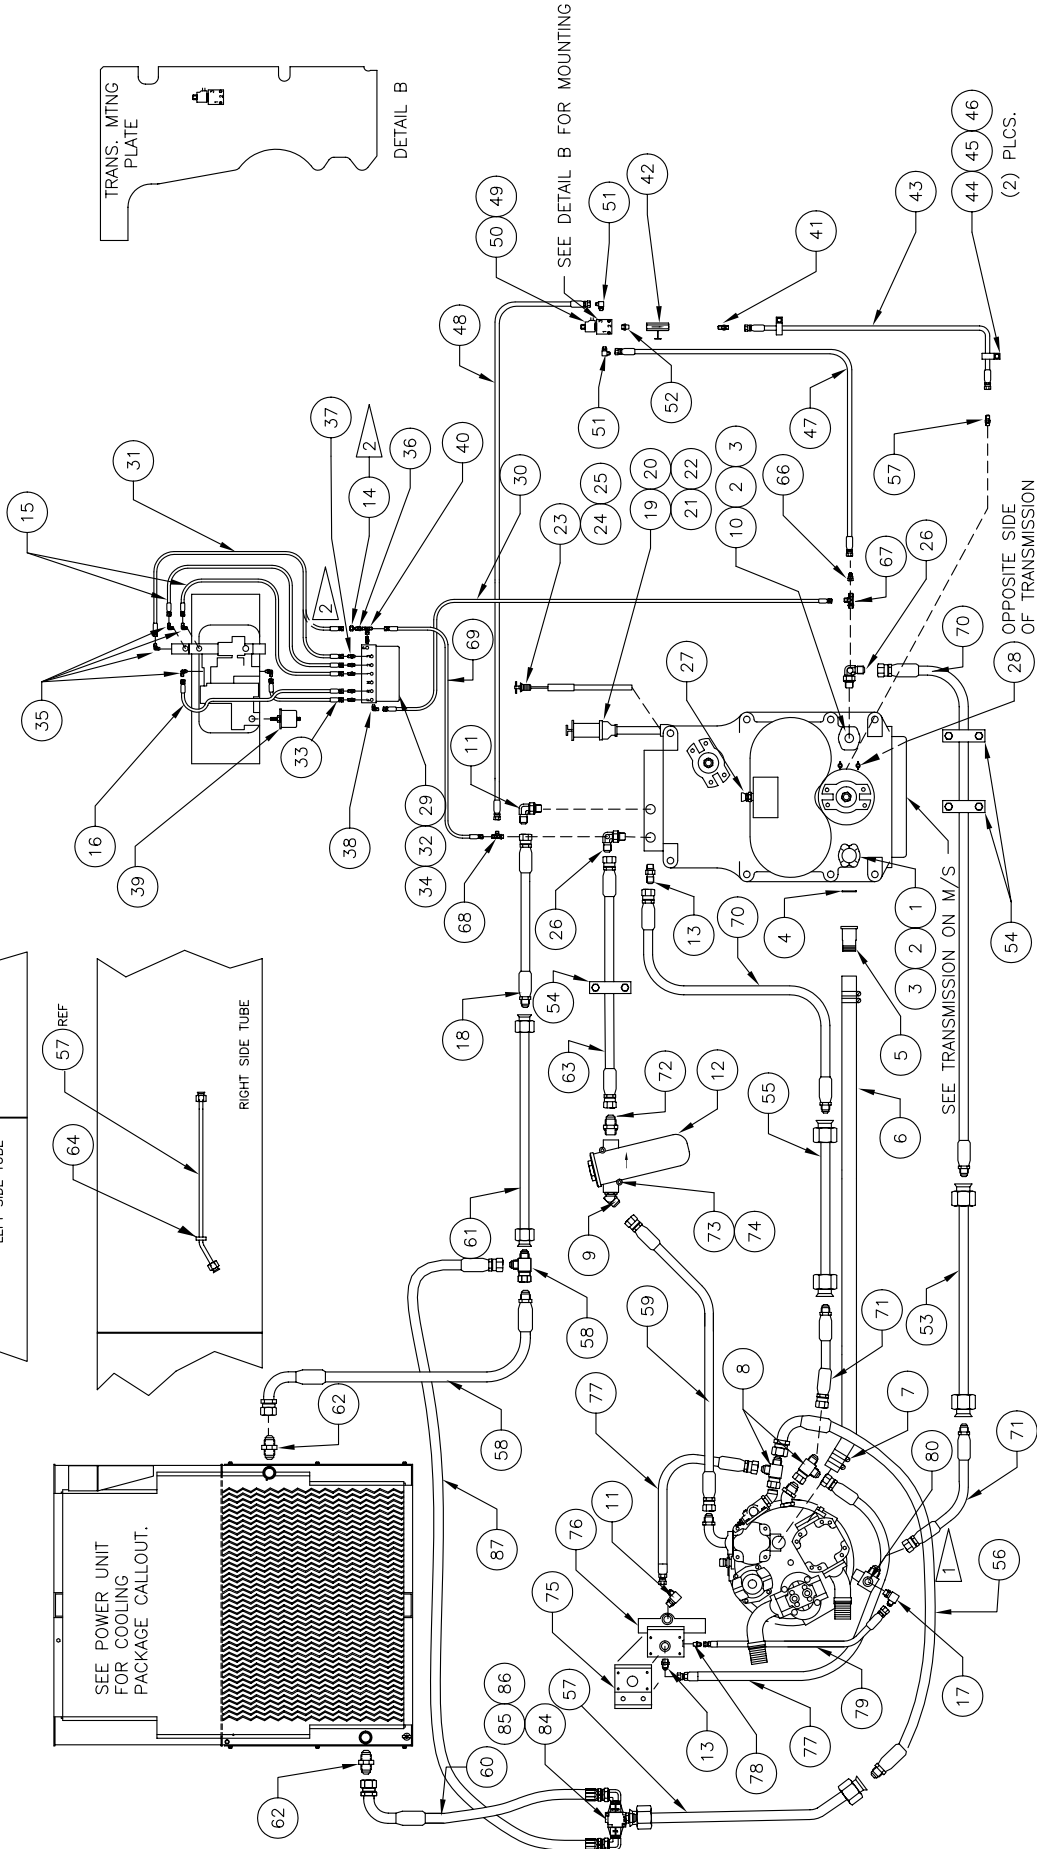

Transmission Circuit

TUBE AND HOSES MUST PROVIDE A CONTINUOUS DRAIN TO THE TRANSMISSION SUMP. DRAIN LINE MUST BE PLUMBED TO THE LOWEST PORT ON THE CONVERTER.

PLUMB AS SHOWN FOR STANDARD 4 SPEED RANGE. CAP LINE #3 AND PLUMB TO PRESSURE AS SHOWN FOR OPTIONAL 4TH GEAR LOCK OUT.