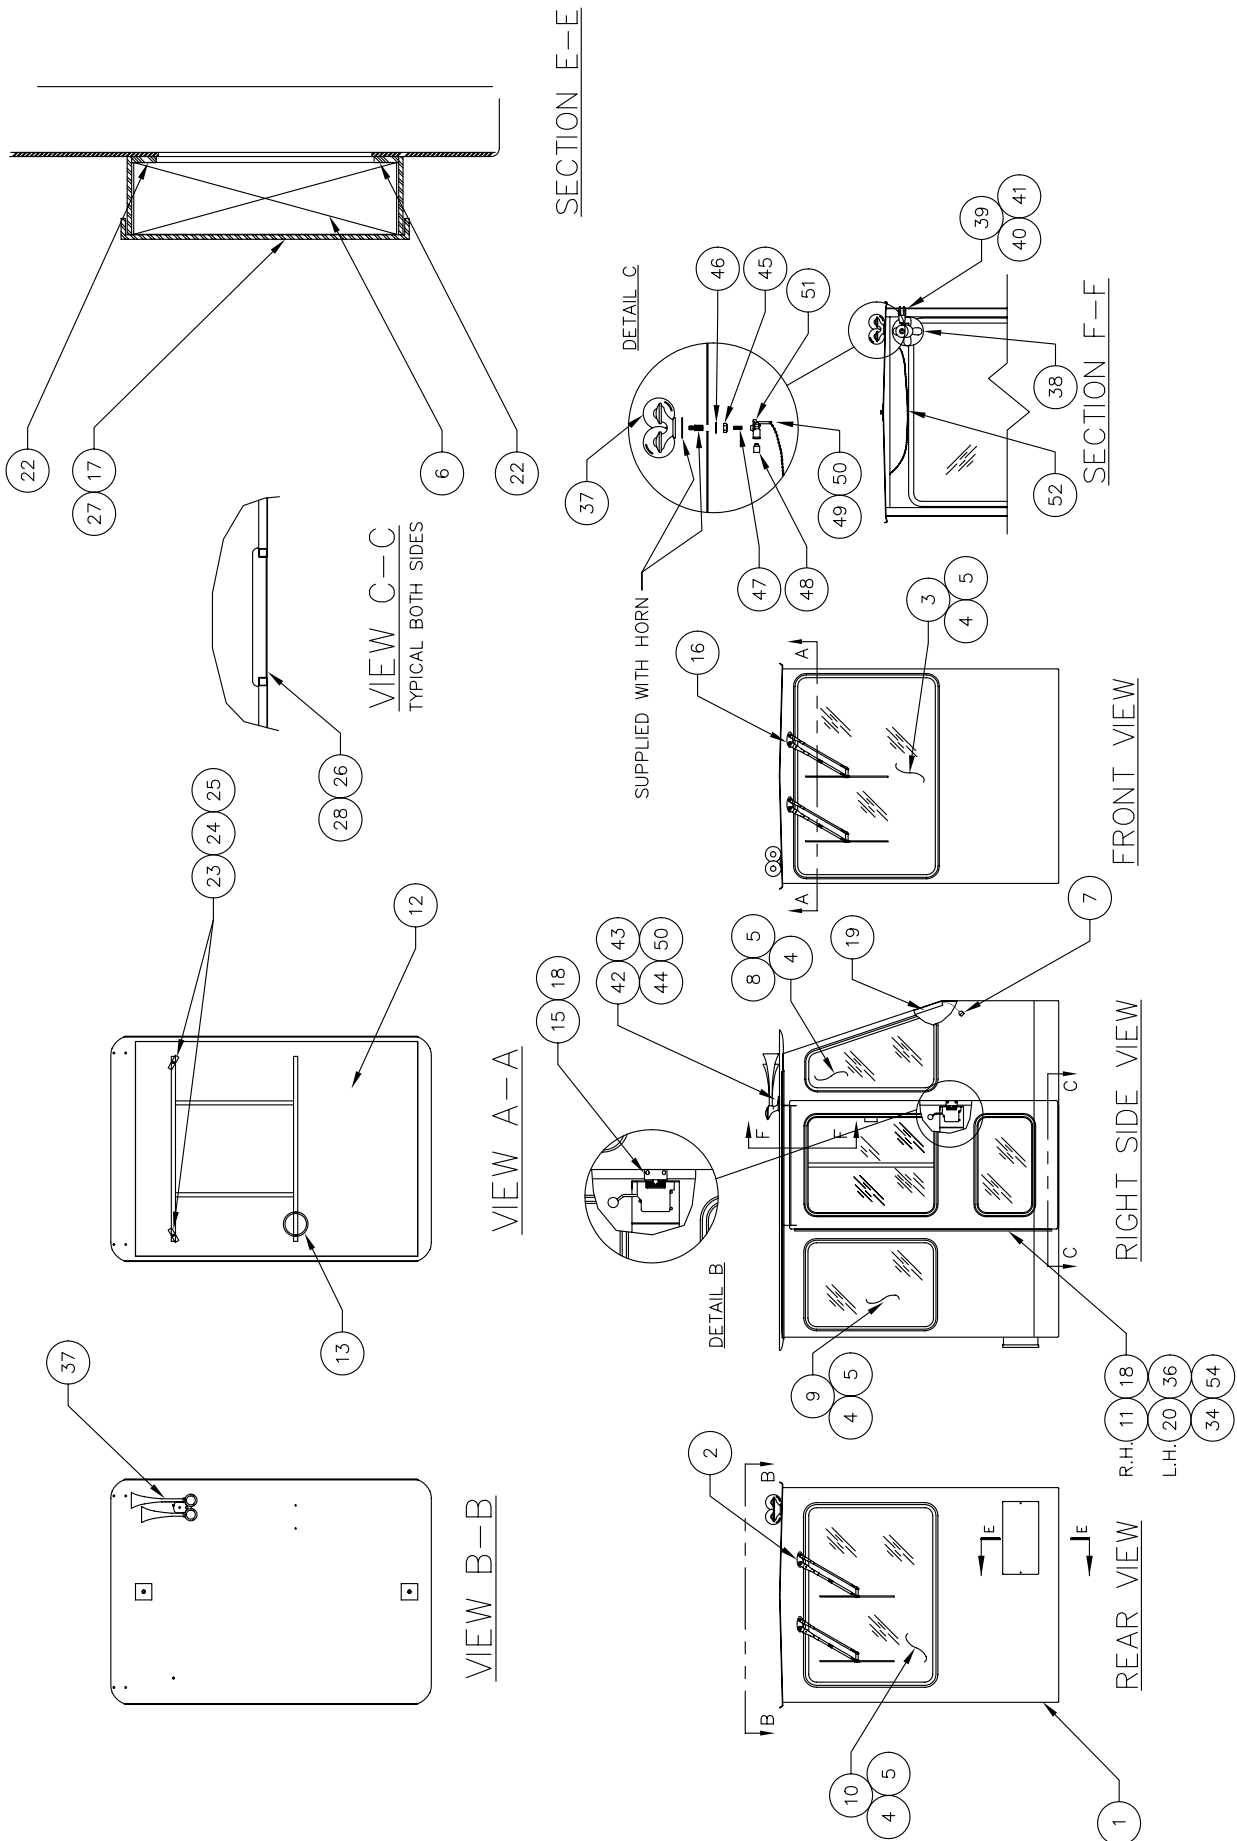

---

Cab Assembly

## Cab Assembly

Item	Part No.	Qty	Description	Item	Part No.	Qty	Description
	<b>580061</b>		<b>Cab Assembly</b>				
1	576021	1	. Cab Weldment	27	580500	1	. Plate, Cover
2	* 579756	1	. Wiper Assembly, Rear	28	222384	6	. Machine Screw
3	576019	1	. Glass	34	* 572401	1	. Door/Latch Installation
4	203037	60'	. Molding, Locking Key	35	231132	4	. Hex Nut
5	200326	60'	. Molding, Self Lock	36	00103319	22	. Lockwasher
6	233025	2	. Filter Assembly, Air	37	243938	1	. Horn, Dual Air
7	570684	1	. Wire Harness, Cab	38	239161	1	. Fan, Defroster
8	567057	2	. Glass	39	00109451	3	. Machine Screw
9	570420	2	. Glass	40	00103338	3	. Flat Washer
10	567055	1	. Glass	41	00190637	3	. Nut, Esna
11	* 572038	1	. Door Assembly, RH	42	234128	1	. Capscrew
12	* 570421	1	. Cab & Cowl Insulation	43	224117	1	. Nut, Esna
13	702152	1	. Light, Dome	44	223428	1	. Flat Washer
14	223154	2	. Screw, Sheet Metal	45	00114498	1	. Jam Nut
15	559651	2	. Latch Striker Assembly	46	00106267	1	. Flat Washer
16	* 579755	1	. Wiper Assembly, Front	47	00105404	1	. Nipple, Pipe
17	00179799	2	. Capscrew	48	209394	1	. Fitting
18	R13806235	18	. Capscrew	49	00100738	2	. Machine Screw
19	568622	1'	. Duct	50	222143	1	. Hex Nut
20	* 572039	1	. Door Assembly, LH	51	211294	1	. Valve, Air
22	231114	44"	. Weatherstrip	52	222350	4'	. Chain, Steel Safety
23	215774	2	. Mirror, Convex	53	214479	1	. Seal
24	526939	2	. Bracket	54	R13812213	18	. Flat Washer
25	223146	2	. Machine Screw				
26	570641	2	. Plate, Threshold				