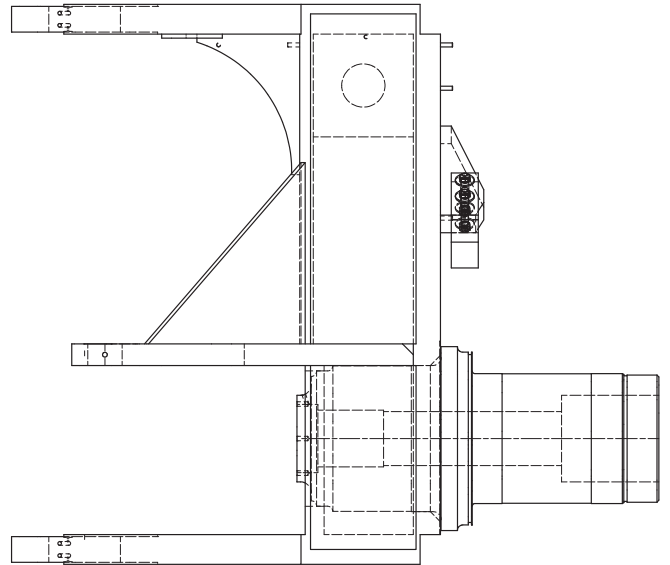

Swivel Box

TOP VIEW

SIDE VIEW

FRONT VIEW

Item	Part No.	Qty	Description	Item	Part No.	Qty	Description
	580059		Swivel Box				
4	558529	2	. Stop, Swivel				
5	00271570	4	. Capscrew				
6	229952	4	. Nut, Hex				
7	00106267	8	. Washer				