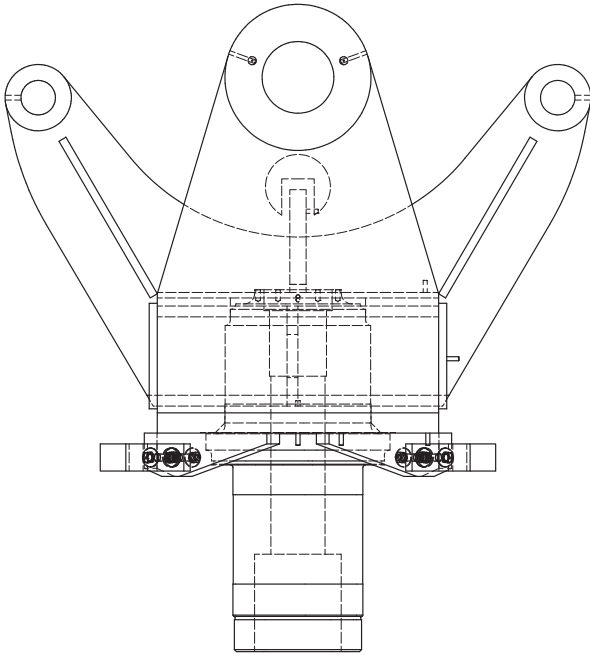

Swivel Box

TOP VIEW

SIDE VIEW

FRONT VIEW

Item	Part No.	Qty	Description	Item	Part No.	Qty	Description
	580059		Swivel Box				
4	558529	2	. Stop, Swivel				
5	00271570	4	. Capscrew				
6	229952	4	. Nut, Hex				
7	00106267	8	. Washer				