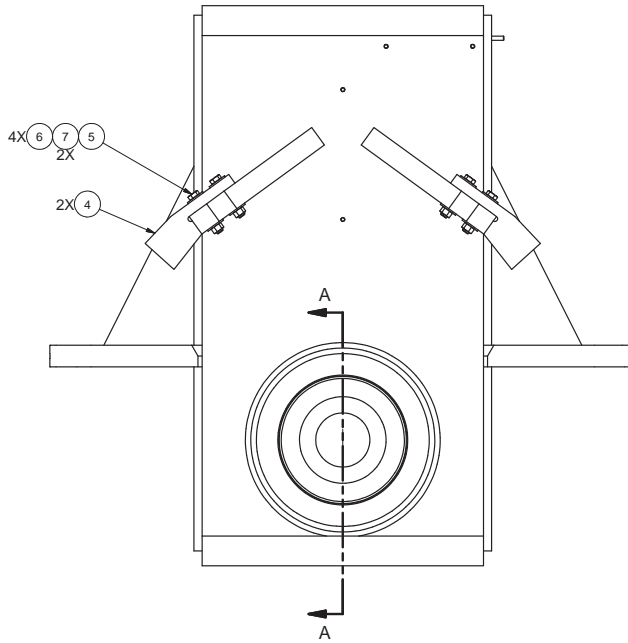

Swivel Box

TOP VIEW

SIDE VIEW

FRONT VIEW

Item	Part No.	Qty	Description	Item	Part No.	Qty	Description
	580059		Swivel Box				
4	558529	2	. Stop, Swivel				
5	00271570	4	. Capscrew				
6	229952	4	. Nut, Hex				
7	00106267	8	. Washer				