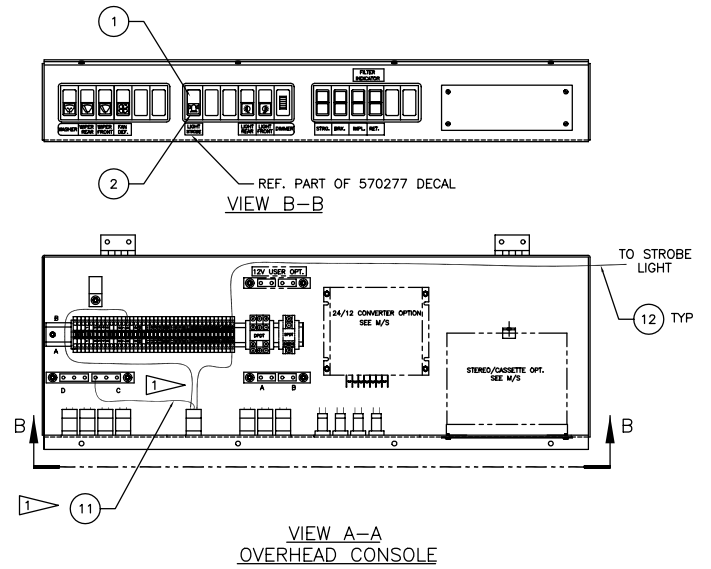

Strobe Light Installation

1 REFER TO OVERHEAD CONSOLE ASS'Y. (A SUBASSY. OF THE CAB ASS'Y.) FOR ADJACENT SWITCH AND WIRE CALLOUTS. REFERENCE THE WIRING DIAGRAM ON THE MASTER SHEET FOR SPECIFIC WIRE LOCATIONS.

Item	Part No.	Qty	Description	Item	Part No.	Qty	Description
<b>Strobe Light Installation</b>							
1	234736	1	. Switch, 24V	8	223654	4	. Nut, Esna
	234508	1	. . Socket	9	227591	4	. Tie Strap
	236901	1	. . . Bulb	10	220949	4	. Mount, Adhesive Back
2	236507	1	. Lens, Rotary Beacon	11	580009	1	. Wire Harness
3	221964	1	. Terminal	12	219404	10'	. Wire
4	228350	1	. Terminal Ring	13	221963	1	. Terminal
5	232906	1	. Light, Flasher				
6	567843	1	. Bracket				
7	231706	4	. Stud, Weld				