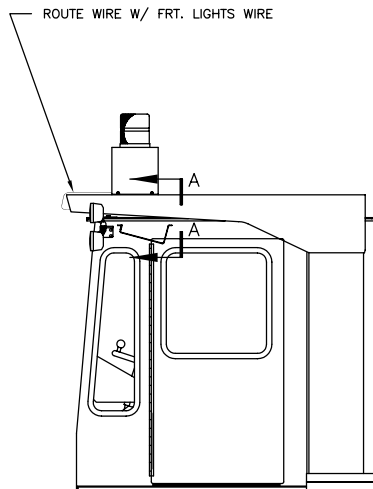

Strobe Light Installation

1 REFER TO OVERHEAD CONSOLE ASS'Y. (A SUBASSY. OF THE CAB ASS'Y.) FOR ADJACENT SWITCH AND WIRE CALLOUTS. REFERENCE THE WIRING DIAGRAM ON THE MASTER SHEET FOR SPECIFIC WIRE LOCATIONS.

Item	Part No.	Qty	Description	Item	Part No.	Qty	Description
<b>Strobe Light Installation</b>							
1	234736	1	. Switch, 24V	8	223654	4	. Nut, Esna
	234508	1	. . Socket	9	227591	4	. Tie Strap
	236901	1	. . . Bulb	10	220949	4	. Mount, Adhesive Back
2	236507	1	. Lens, Rotary Beacon	11	580009	1	. Wire Harness
3	221964	1	. Terminal	12	219404	10'	. Wire
4	228350	1	. Terminal Ring	13	221963	1	. Terminal
5	232906	1	. Light, Flasher				
6	567843	1	. Bracket				
7	231706	4	. Stud, Weld				