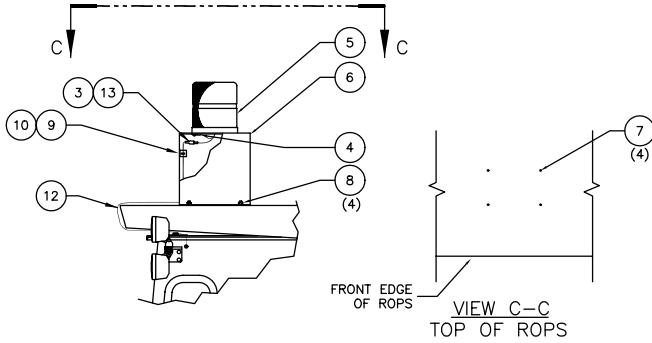

Strobe Light Installation

1 REFER TO OVERHEAD CONSOLE ASS'Y. (A SUBASSY. OF THE CAB ASS'Y.) FOR ADJACENT SWITCH AND WIRE CALLOUTS. REFERENCE THE WIRING DIAGRAM ON THE MASTER SHEET FOR SPECIFIC WIRE LOCATIONS.

Item	Part No.	Qty	Description	Item	Part No.	Qty	Description
<b>Strobe Light Installation</b>							
1	234736	1	. Switch, 24V	8	223654	4	. Nut, Esna
	234508	1	. . Socket	9	227591	4	. Tie Strap
	236901	1	. . . Bulb	10	220949	4	. Mount, Adhesive Back
2	236507	1	. Lens, Rotary Beacon	11	580009	1	. Wire Harness
3	221964	1	. Terminal	12	219404	10'	. Wire
4	228350	1	. Terminal Ring	13	221963	1	. Terminal
5	232906	1	. Light, Flasher				
6	567843	1	. Bracket				
7	231706	4	. Stud, Weld				