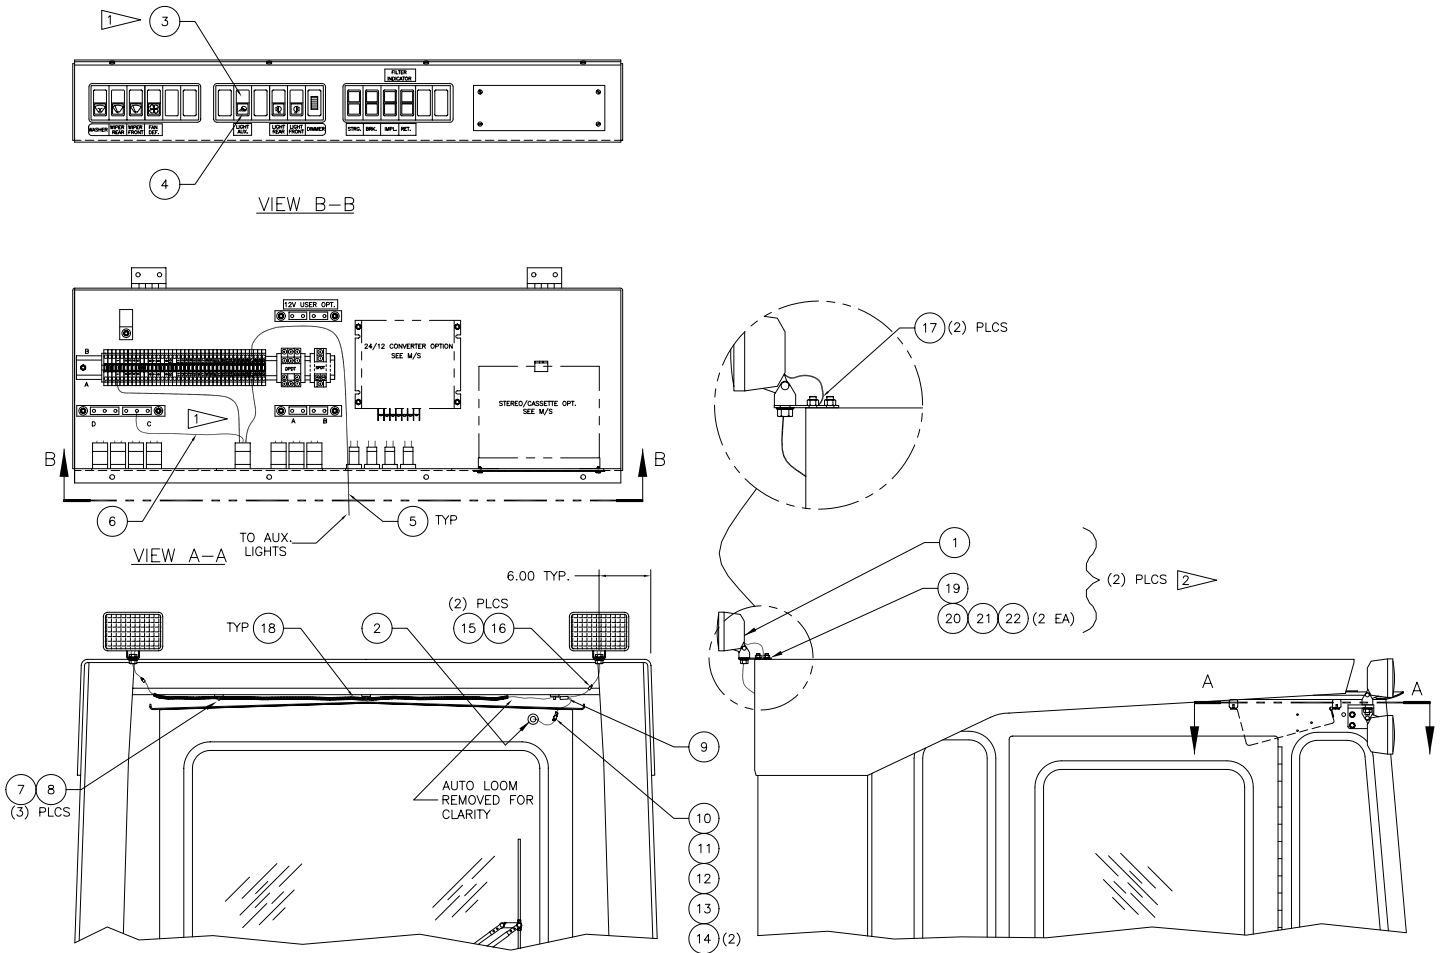

Rear ROPS Lights Installation

- 1 REFER TO OVERHEAD CONSOLE ASS'Y. (A SUBASSY. OF THE CAB ASS'Y.) FOR ADJACENT SWITCH AND WIRE CALLOUTS. REFERENCE THE WIRING DIAGRAM ON THE MASTER SHEET FOR SPECIFIC WIRE LOCATIONS.
- 2 WHEN USED IN CONJUNCTION WITH ROPS HANDRAIL (REF 579918) OMIT ITEMS 19, 20, 21, & 22. LAMPS MOUNT TO PROVISIONS ON HANDRAIL.

Item	Part No.	Qty	Description	Item	Part No.	Qty	Description
580007 Rear ROPS Lights Installation							
1	234486	2	. Lamp Assembly	11	R740866	1	. Pin, Male
2	213916	1	. Grommet	12	R740864	1	. Connector, Wire
3	234736	1	. Switch, 24V	13	R740880	1	. Connector, Wire
	234508	1	. . Socket	14	R740867	2	. Seal, Wire
	236901	1	. . . Bulb	15	221963	2	. Terminal
4	234741	1	. Symbol, Lamp	16	221964	2	. Terminal
5	219404	18'	. Wire	17	244160	2	. Terminal Ring
6	580011	1	. Wire Harness	18	219390	6'	. Loom, Auto
7	220949	3	. Mount, Adhesive Back	19	574857	2	. Bracket
8	227591	3	. Tie Strap	20	221314	4	. Stud, Weld
9	249167	1	. Connector, Butt	21	00103341	4	. Flat Washer
10	R740874	1	. Pin, Female	22	223654	4	. Nut, Esna