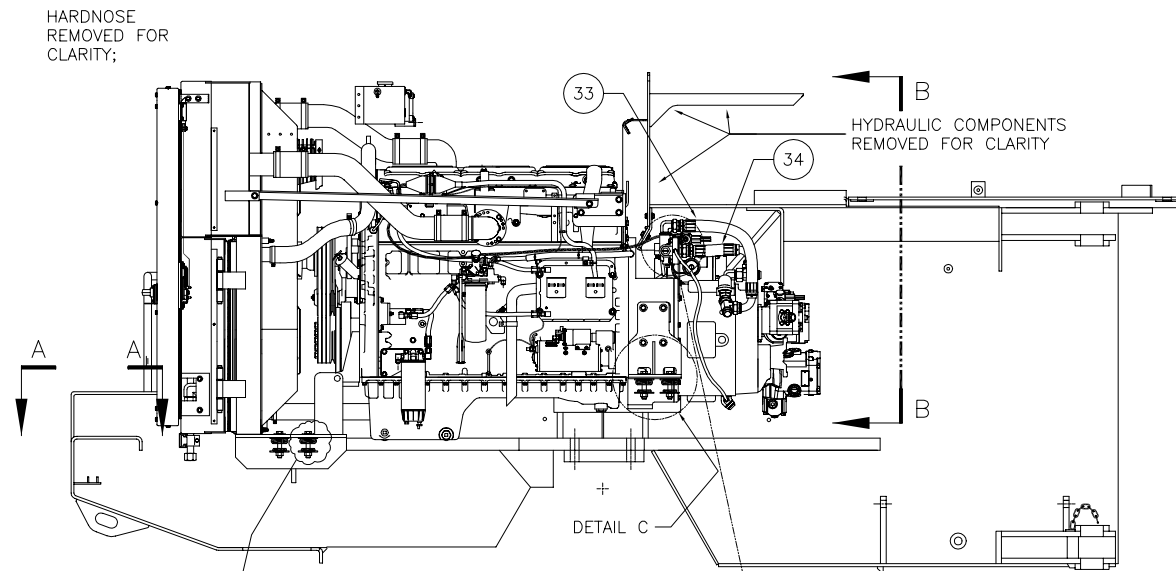

---

Engine Installation

## Engine Installation

Item	Part No.	Qty	Description	Item	Part No.	Qty	Description
	<b>579844</b>		<b>Engine Installation</b>				
1	579893	1	. Skirt	29	224202	4	. Nut
2	579895	1	. Plate, LH Skirt	30	580154	1	. Mounting Plate
3	580210	1	. Plate, Cover	31	248756	1	. Hose Assembly
5	225530	8	. Vibration Dampener	33	248741	1	. Hose Assembly
6	228686	4	. Capscrew	34	248742	1	. Hose Assembly
7	231696	6	. Capscrew	35	R12171	1	. Hose Assembly
8	00106268	8	. Washer	36	249450	1	. Hose Assembly
9	557376	8	. Washer	37	249586	1	. Hose Assembly
10	551132	8	. Washer	38	209754	1	. Fitting
11	223188	8	. Nut	39	R13811014	4	. Capscrew
12	580375	2	. Spacer	40	R13802621	4	. Washer
13	579527	1	. Pad	41	R13812513	4	. Washer
14	R1318360	1	. Stud	42	216042	8	. T-Bolt Clamp
15	579528	1	. Plate, Guard	43	201439	4'	. Suction Hose
16	R13806980	5	. Washer	44	201440	10'	. Suction Hose
17	R13811175	5	. Nut	45	211674	4	. T-Bolt Clamp
18	R13812514	5	. Washer	46	209707	2	. Clamp
19	R13811075	4	. Capscrew	47	14887	1	. Hose Assembly
20	R13811451	4	. Washer	48	25362	1	. Hose Assembly
21	223587	8	. Nut	49	225083	1	. Hose Assembly
22	222600	6	. Capscrew	50	247133	1	. Hose Assembly
23	230282	12	. Washer	51	237813	1	. Hose Assembly
24	223654	6	. Nut	52	226732	1	. Hose Assembly
25	209619	1	. Fitting	53	239938	2	. Fitting
26	209714	1	. Fitting	54	248725	1	. Hose Assembly
27	228640	1	. Converter, Bypass Reg	55	233003	1	. Hose Assembly
28	00186689	4	. Capscrew	56	23073	1	. Hose Assembly

VIEW B-B  
VALVE PLATE-CAB SIDE