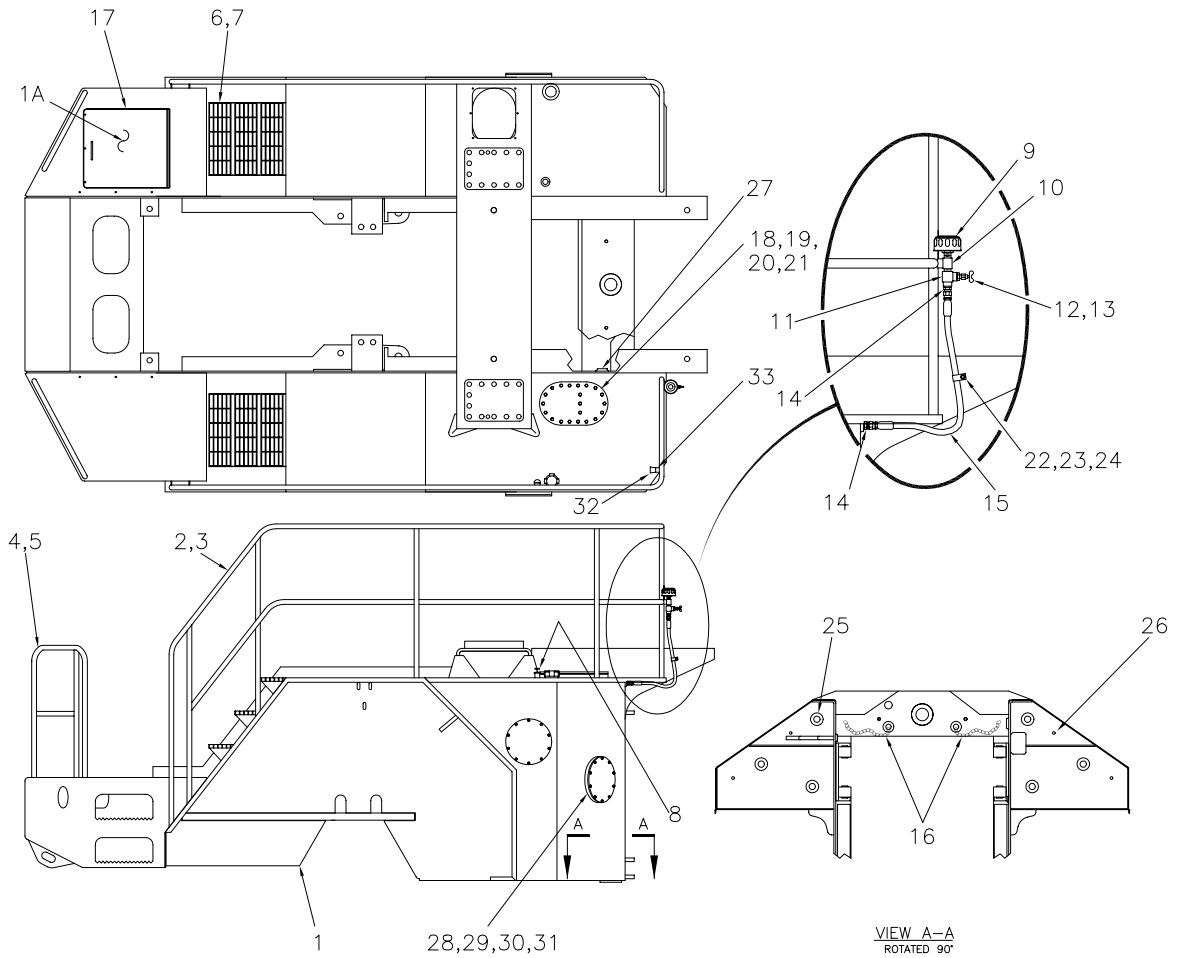

Chassis Assembly

Item	Part No.	Qty	Description	Item	Part No.	Qty	Description
579832 Chassis Assembly							
1	579833	1	. Chassis	19	562468	1	. Gasket
2	573683	1	. Handrail Assembly, R.H.	20	00217219	21	. Capscrew
3	573692	1	. Handrail Assembly, L.H.	21	201569	21	. Washer
4	573676	1	. Handrail Assembly, R.H.	22	223654	1	. Nut
5	573680	1	. Handrail Assembly, L.H.	23	230282	1	. Washer
6	529601	6	. Gusset	24	209698	1	. Clamp
7	573675	12	. Step	25	R525293	6	. Magnet, Sump
8	558310	1	. Dipstick Assembly	26	201319	4	. Plug, Magnetic
9	224744	1	. Breather Assembly	27	227042	1	. Fitting, Mc
10	573694	1	. Bracket	28	580704	4	. Plate
11	209159	1	. Fitting, Te	29	203496	4	. O-Ring
12	209506	1	. Fitting, St	30	205128	40	. Washer
13	211398	1	. Draincock	31	201604	40	. Capscrew
14	209759	2	. Fitting, St	32	200325	1	. Door Stop
15	232900	1	. Hose Assembly	33	522585	1	. Rod
16	546154	2	. Pin Assembly				
17	* 573673	1	. Battery Box Installation				* See Separate Coverage
18	562469	1	. Cover Plate				