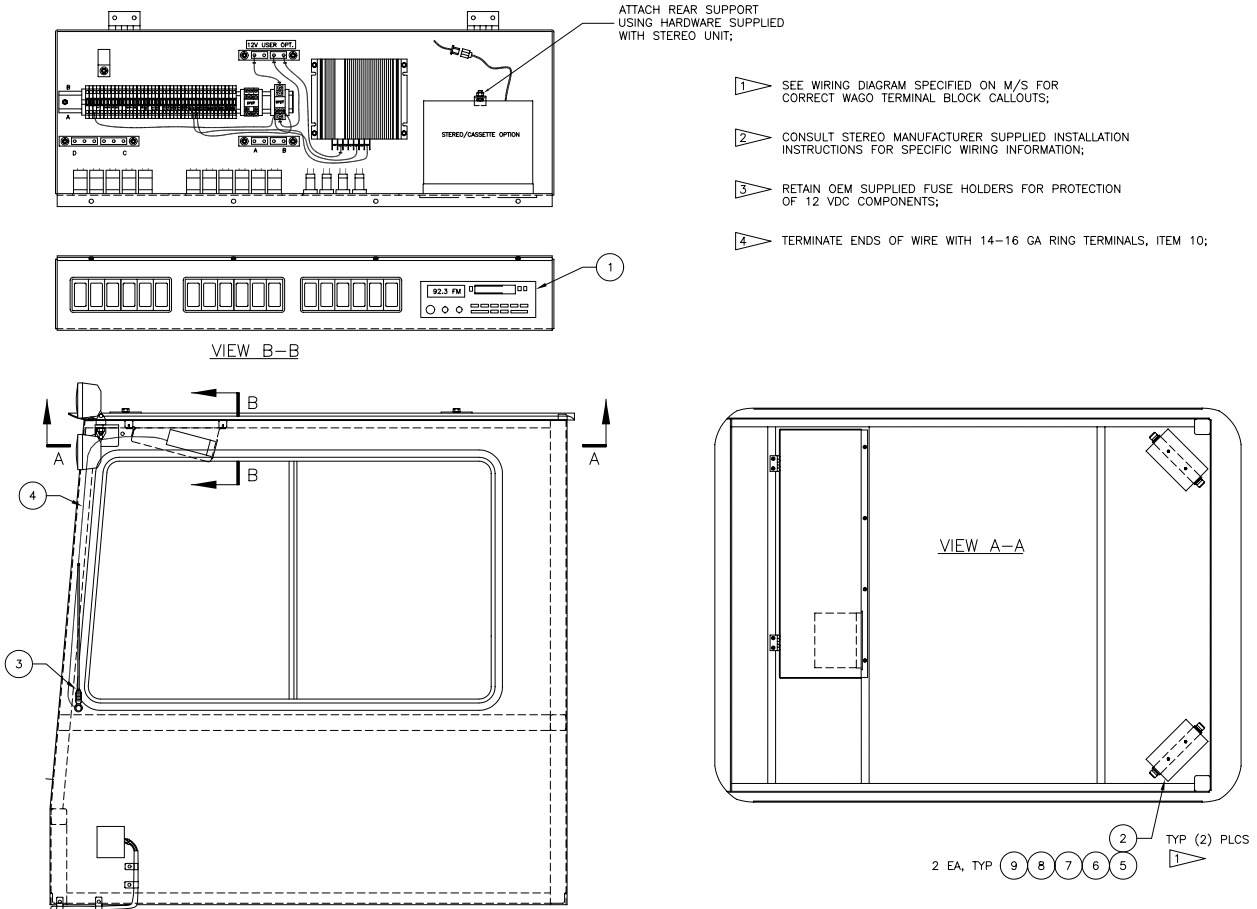

# Stereo / Cassette Installation

1 GENERAL WIRING DIAGRAM

Item	Part No.	Qty	Description	Item	Part No.	Qty	Description
	<b>579825</b>		<b>Stereo Installation</b>				
1	226685	1	. Stereo	7	12723	4	. Seal
2	226686	2	. Speaker	8	00103338	4	. Washer
3	226688	1	. Antenna	9	223799	4	. Nut
4	229946	1	. Cable, Antennae	10	200247	2	. Terminal Ring
5	553781	4	. Tube, Spacer	11	220776	8	. Splice, Butt
6	00422653	4	. Screw				