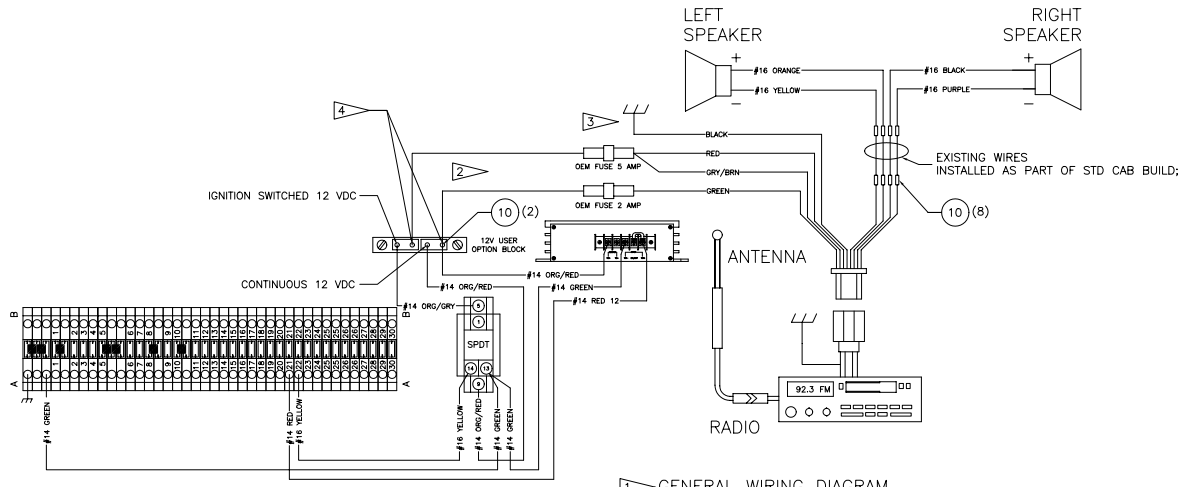

# Stereo / Cassette Installation

1 GENERAL WIRING DIAGRAM

Item	Part No.	Qty	Description	Item	Part No.	Qty	Description
	<b>579825</b>		<b>Stereo Installation</b>				
1	226685	1	. Stereo	7	12723	4	. Seal
2	226686	2	. Speaker	8	00103338	4	. Washer
3	226688	1	. Antenna	9	223799	4	. Nut
4	229946	1	. Cable, Antennae	10	200247	2	. Terminal Ring
5	553781	4	. Tube, Spacer	11	220776	8	. Splice, Butt
6	00422653	4	. Screw				