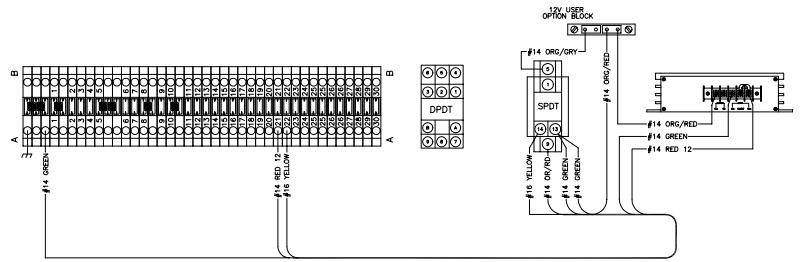

Power Converter, 24V-12V

1 GENERAL WIRING DIAGRAM

1 SEE WIRING DIAGRAM SPECIFIED ON M/S FOR CORRECT WAGO TERMINAL BLOCK CALLOUTS;

Item	Part No.	Qty	Description	Item	Part No.	Qty	Description
	<b>579824</b>		<b>Power Converter, 24V-12V</b>				
1	232903	1	. Power Converter	8	22632	1	. Relay Socket
2	240065	6	. Capscrew	9	219404	2'	. Wire
3	223799	6	. Nut	10	219408	2'	. Wire
4	00103338	6	. Washer	11	219435	4'	. Wire
5	229881	1	. Terminal Block	12	219388	1'	. Wire
6	570628	1	. Decal	13	200247	3	. Terminal Ring
7	238891	1	. Relay	14	246983	8	. Terminal