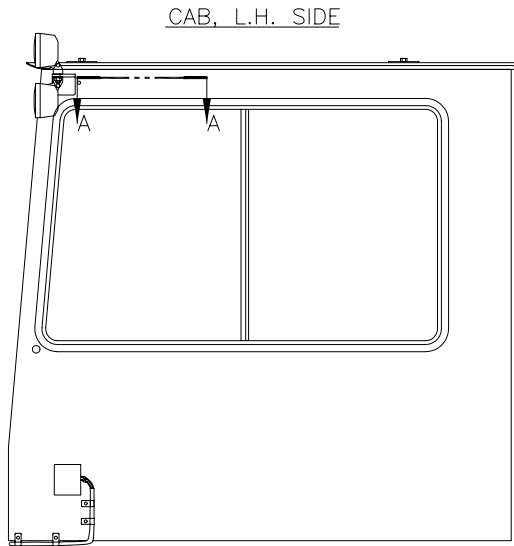

Power Converter, 24V-12V

1 GENERAL WIRING DIAGRAM

1 SEE WIRING DIAGRAM SPECIFIED ON M/S FOR CORRECT WAGO TERMINAL BLOCK CALLOUTS;

Item	Part No.	Qty	Description	Item	Part No.	Qty	Description
	<b>579824</b>		<b>Power Converter, 24V-12V</b>				
1	232903	1	. Power Converter	8	22632	1	. Relay Socket
2	240065	6	. Capscrew	9	219404	2'	. Wire
3	223799	6	. Nut	10	219408	2'	. Wire
4	00103338	6	. Washer	11	219435	4'	. Wire
5	229881	1	. Terminal Block	12	219388	1'	. Wire
6	570628	1	. Decal	13	200247	3	. Terminal Ring
7	238891	1	. Relay	14	246983	8	. Terminal