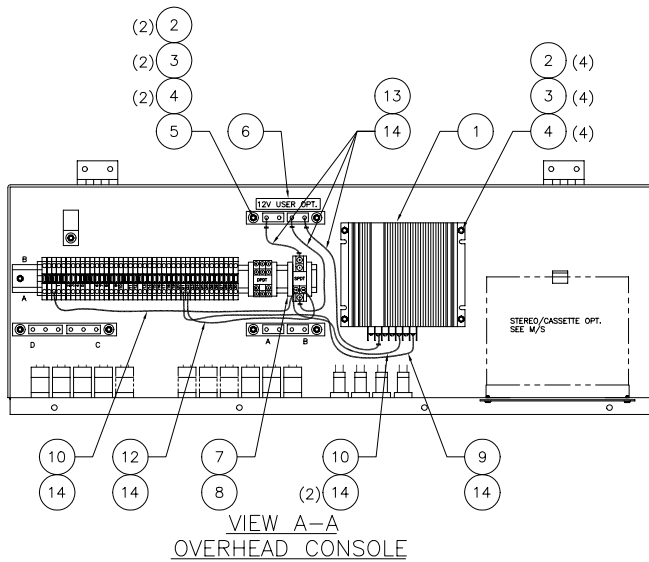

Power Converter, 24V-12V

1 GENERAL WIRING DIAGRAM

1 SEE WIRING DIAGRAM SPECIFIED ON M/S FOR CORRECT WAGO TERMINAL BLOCK CALLOUTS;

Item	Part No.	Qty	Description	Item	Part No.	Qty	Description
	<b>579824</b>		<b>Power Converter, 24V-12V</b>				
1	232903	1	. Power Converter	8	22632	1	. Relay Socket
2	240065	6	. Capscrew	9	219404	2'	. Wire
3	223799	6	. Nut	10	219408	2'	. Wire
4	00103338	6	. Washer	11	219435	4'	. Wire
5	229881	1	. Terminal Block	12	219388	1'	. Wire
6	570628	1	. Decal	13	200247	3	. Terminal Ring
7	238891	1	. Relay	14	246983	8	. Terminal