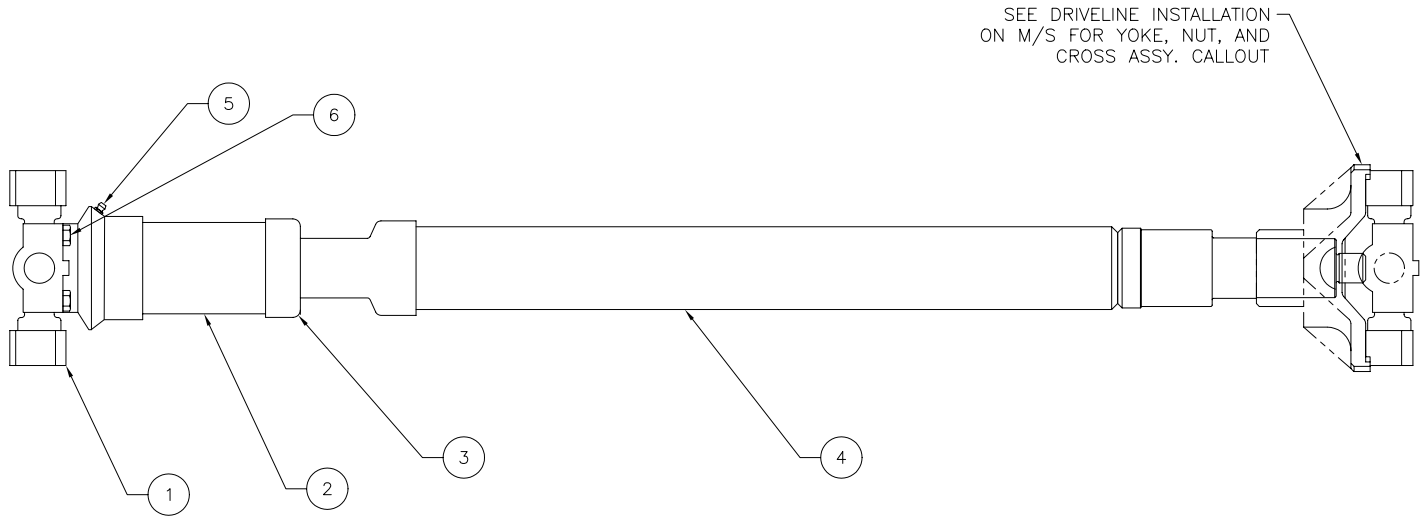

Driveline Assembly

Item	Part No.	Qty	Description	Item	Part No.	Qty	Description
	579819		Driveline Assembly				
1	243456	1	. Cross Assembly	4	579820	1	. Shaft Assembly, Prop
2	243401	1	. Yoke, Slip	5	00191758	1	. Fitting, Lube, 16
3	243454	1	. Seal, Dust	6	242862	4	. Capscrew