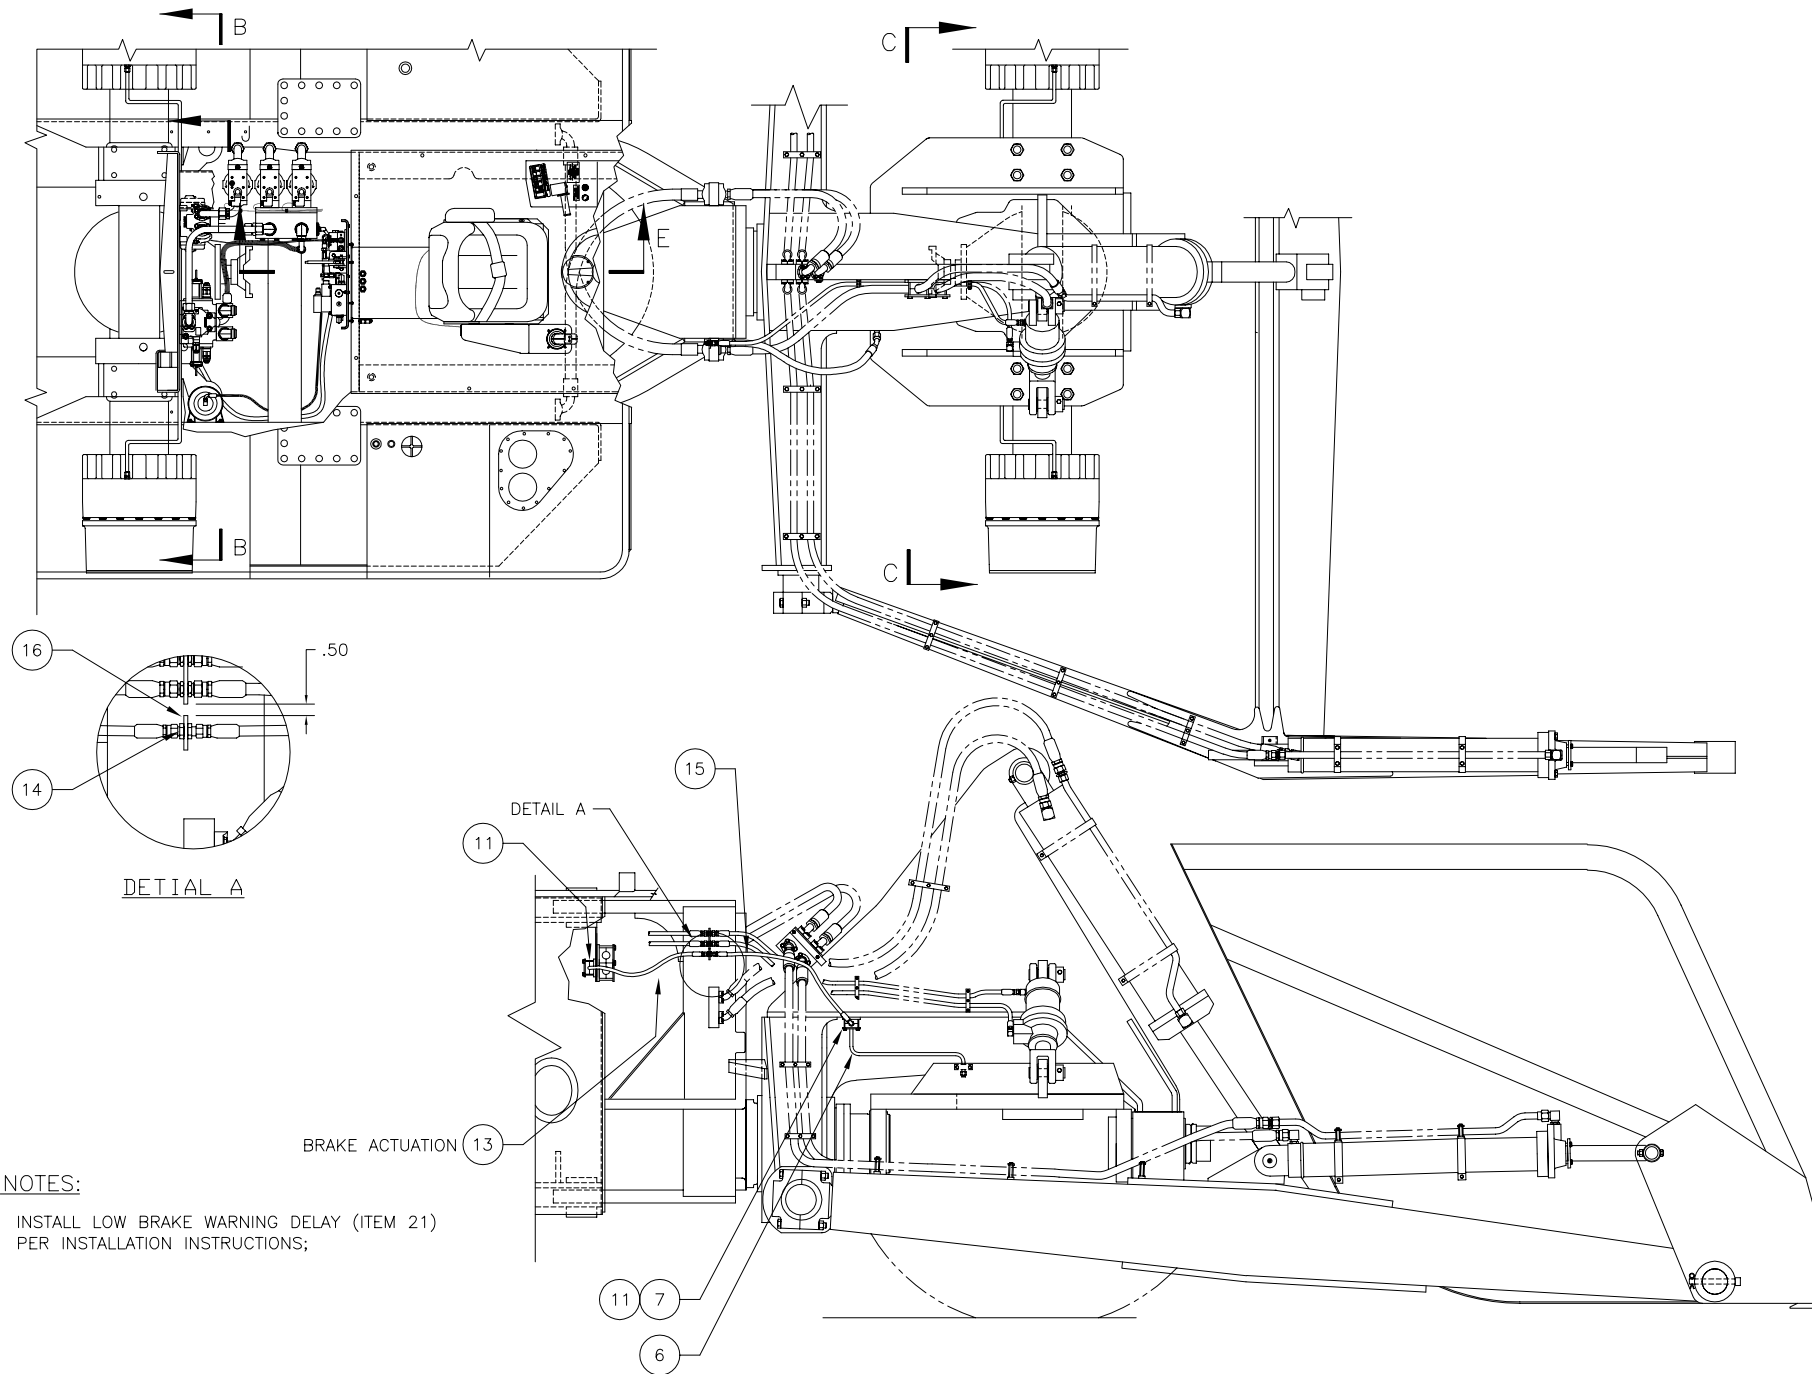

Front Brake Hydraulic/Electrical System

Front Brake Hydraulic/Electrical System

Item	Part No.	Qty	Description	Item	Part No.	Qty	Description
	579808		Front Brake Hyd/Elec System				
1	577289	1	. Tube Assembly	13	243631	1	. Hose Assembly
2	575050	1	. Tube Assembly	14	225830	2	. Fitting
3	R1992651	2	. Screw, Bleeder	15	R14381	1	. Hose Assembly
4	244445	1	. Hose Assembly	16	576709	2	. Bar, Bulkhead
5	209697	3	. Clamp	17	244447	1	. Hose Assembly
6	576831	1	. Tube Assembly	18	244449	1	. Hose Assembly
7	209440	3	. Fitting	19	241171	1	. Hose Assembly
8	244446	1	. Hose Assembly	20	575047	1	. Tube Assembly
9	225283	2	. Fitting	21	578982	1	. Shaft Weldment, Prop
10	14793	1	. Fitting				
11	224755	5	. Clamp				
12	226534	2	. Fitting				

NOTES:
INSTALL LOW BRAKE WARNING DELAY (ITEM 21)
PER INSTALLATION INSTRUCTIONS;