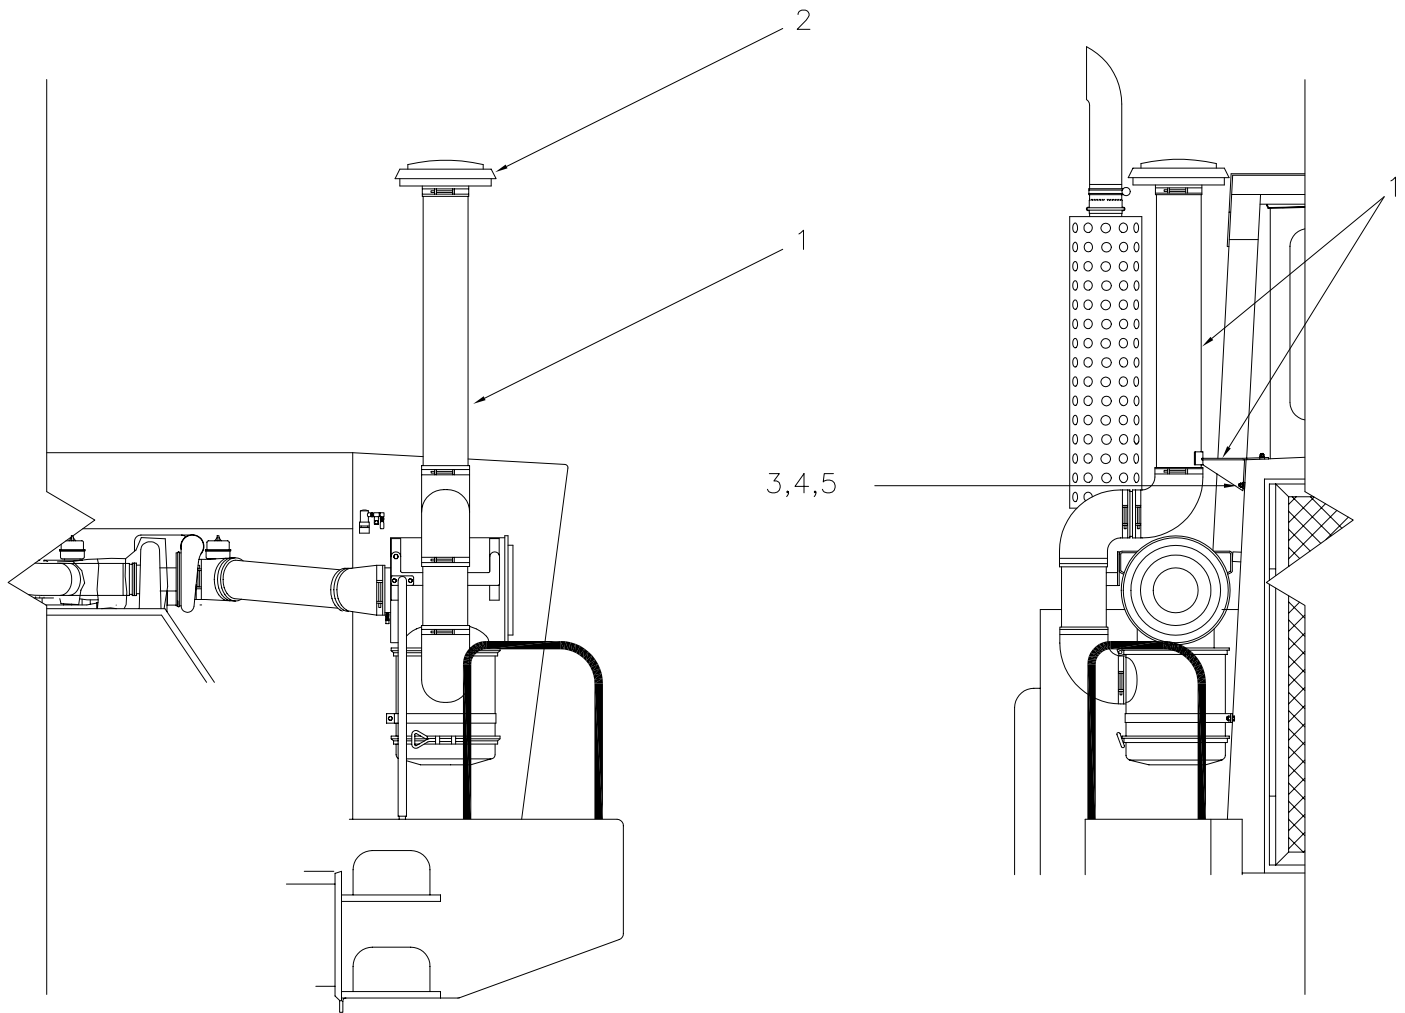

Raised Air Inlet

Item	Part No.	Qty	Description	Item	Part No.	Qty	Description
	579799		Raised Air Inlet				
1	579799	1	. Raised Air Inlet Assembly				
2	* - - - - -	REF	. Hood				
3	* - - - - -	REF	. Flat Washer				
4	* - - - - -	REF	. Nut, Esna				
5	* - - - - -	REF	. Flat Washer				

* See Air Intake & Exhaust System in Section 2-5