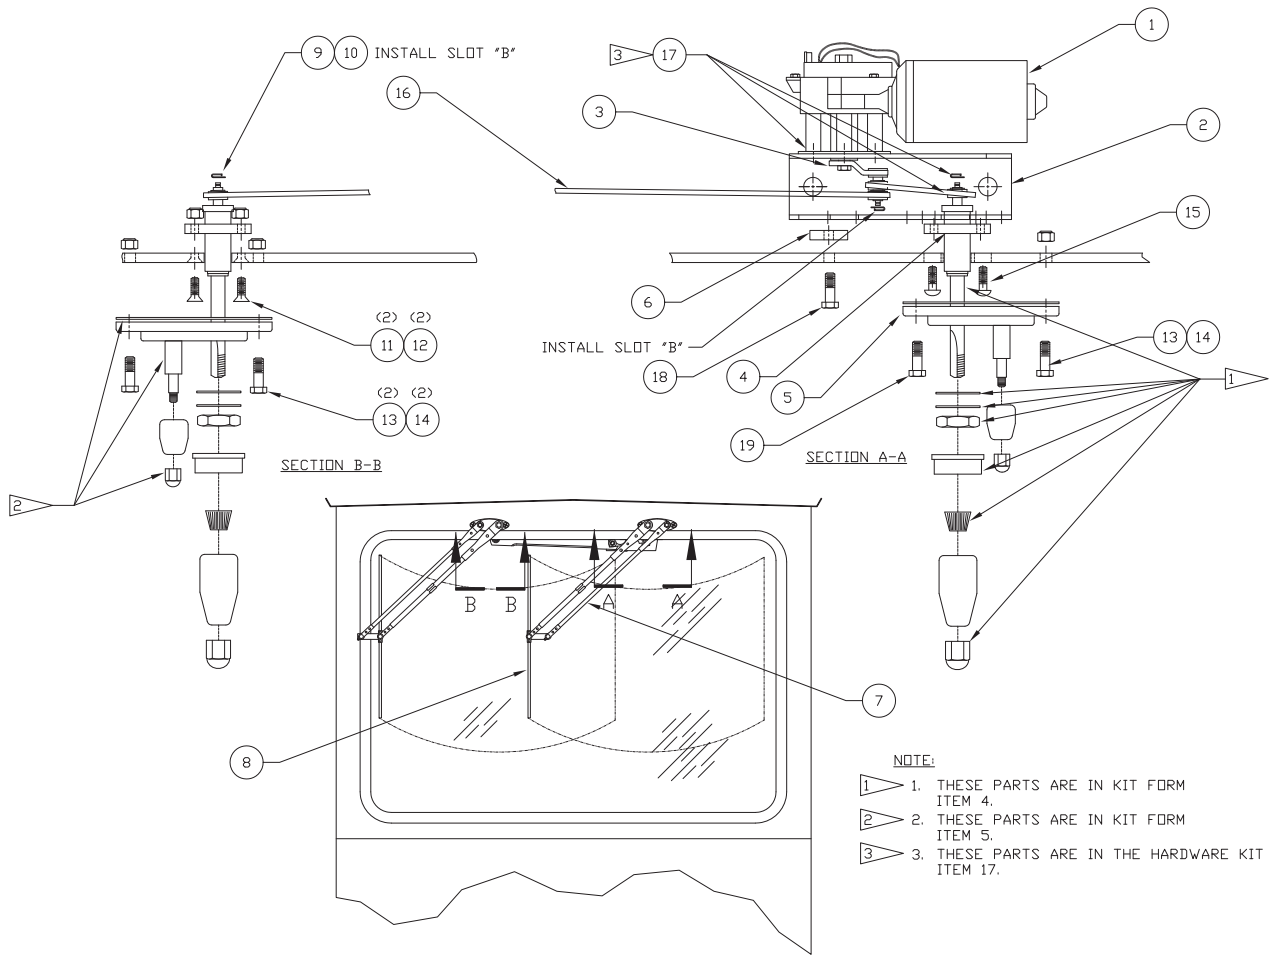

Windshield Wiper, 24v Rear

Item	Part No.	Qty	Description	Item	Part No.	Qty	Description
	579756		Wiper Assembly, 24V Rear				
1	247681	1	. Motor, Wiper	11	Y10G-(1032)12	2	. Capscrew
2	247682	1	. Bracket, Wiper Motor	12	223799	2	. Nut, Esna
3	247684	1	. Arm, Drive	13	Y01C-0416	3	. Capscrew
4	248521	2	. Shaft, Pivot	14	235620	3	. Nut, Esna
5	248522	2	. Adapter, Wiper	15	00100768	2	. Machine Screw
6	557784	1	. Spacer	16	248523	1	. Link, Pivot Shaft
7	248516	2	. Arm, Wiper	17	247685	1	. Kit, Hardware
8	248519	2	. Blade, Wiper	18	18461W	1	. Capscrew
9	236753	1	. Clip, Spring	19	18464W	1	. Capscrew
10	236754	1	. Washer, Link				