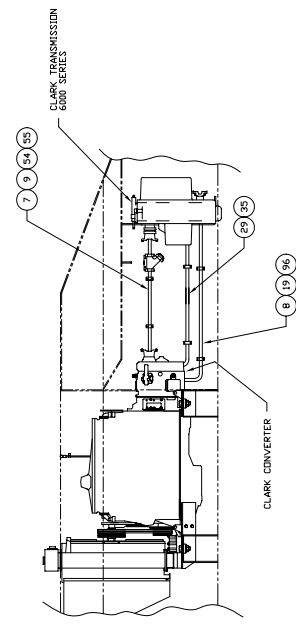

Hydraulic System - Chassis

▲ CONVERTER BRAIN LINE MUST BE ATTACHED TO CLUTCH PRESSURE GAUGE. SEE INSTRUMENT PANEL ASSY. FOR CONTINUATION OF CIRCUIT.
 ▼ TO CLUTCH PRESSURE GAUGE. SEE INSTRUMENT PANEL ASSY. FOR CONTINUATION OF CIRCUIT.
 ◆ SEE INSTRUMENT PANEL ASSY. FOR CONTINUATION OF CIRCUIT.
 NOTE: THIS DIAGRAM IS FOR UNITS USING STD. HOSE AND FITTINGS. CLARK TRANSM. & 6800 CONVERTER WITH OUT LOCK UP.
 ▼ SEE WIRE ELECTRICAL DIAGRAM FOR WIRE CONNECTIONS.
 ▲ PLUMB AS SHOWN FOR STANDARD & SPEED RANGE. CAP PORT #3 AND PLUMB TO PRESSURE FOR OPTIONAL FOURTH GEAR LOCK OUT.