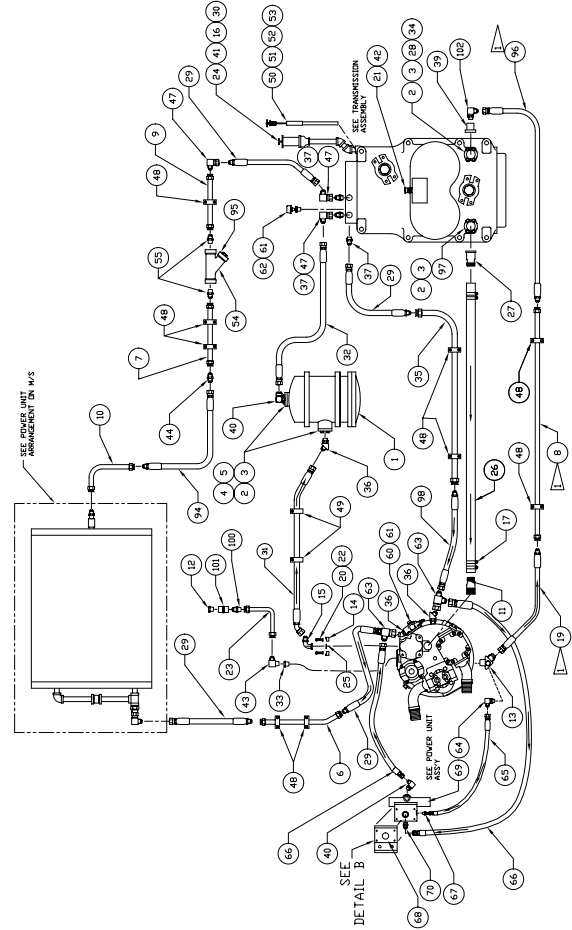

Hydraulic System - Chassis

▲ CONVERTER BRAIN LINE MUST BE ATTACHED TO CLUTCH PRESSURE GAUGE. SEE INSTRUMENT PANEL ASSY. FOR CONTINUATION OF CIRCUIT.
 ▼ TO CLUTCH PRESSURE GAUGE. SEE INSTRUMENT PANEL ASSY. FOR CONTINUATION OF CIRCUIT.
 ◆ SEE INSTRUMENT PANEL ASSY. FOR CONTINUATION OF CIRCUIT.
 NOTE: THIS DIAGRAM IS FOR UNITS USING STD. HOSE AND FITTINGS. CLARK TRANSM. & 6800 CONVERTER WITH OUT LOCK UP.
 ▼ SEE WIRE ELECTRICAL DIAGRAM FOR WIRE CONNECTIONS.
 ▲ PLUMB AS SHOWN FOR STANDARD & SPEED RANGE. CAP PORT #3 AND PLUMB TO PRESSURE FOR OPTIONAL FOURTH GEAR LOCK OUT.