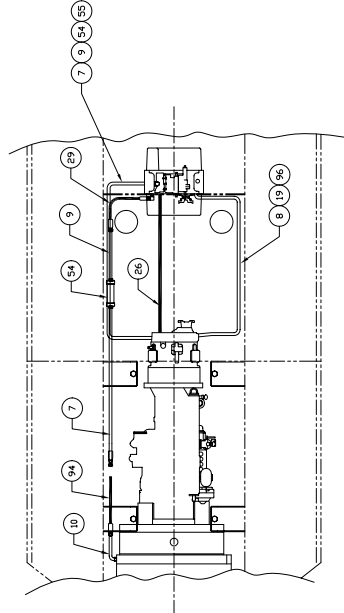

Hydraulic System - Chassis

▲ CONVERTER BRAIN LINE MUST BE ATTACHED TO CLUTCH PRESSURE GAUGE. SEE INSTRUMENT PANEL ASSY. FOR CONTINUATION OF CIRCUIT.
 ▼ TO CLUTCH PRESSURE GAUGE. SEE INSTRUMENT PANEL ASSY. FOR CONTINUATION OF CIRCUIT.
 ◆ SEE INSTRUMENT PANEL ASSY. FOR CONTINUATION OF CIRCUIT.
 NOTE: THIS DIAGRAM IS FOR UNITS USING STD. HOSE AND FITTINGS. CLARK TRANSM. & 6800 CONVERTER WITH OUT LOCK UP.
 ▼ SEE WIRE ELECTRICAL DIAGRAM FOR WIRE CONNECTIONS.
 ▲ PLUMB AS SHOWN FOR STANDARD & SPEED RANGE. CAP PORT #3 AND PLUMB TO PRESSURE FOR OPTIONAL FOURTH GEAR LOCK OUT.