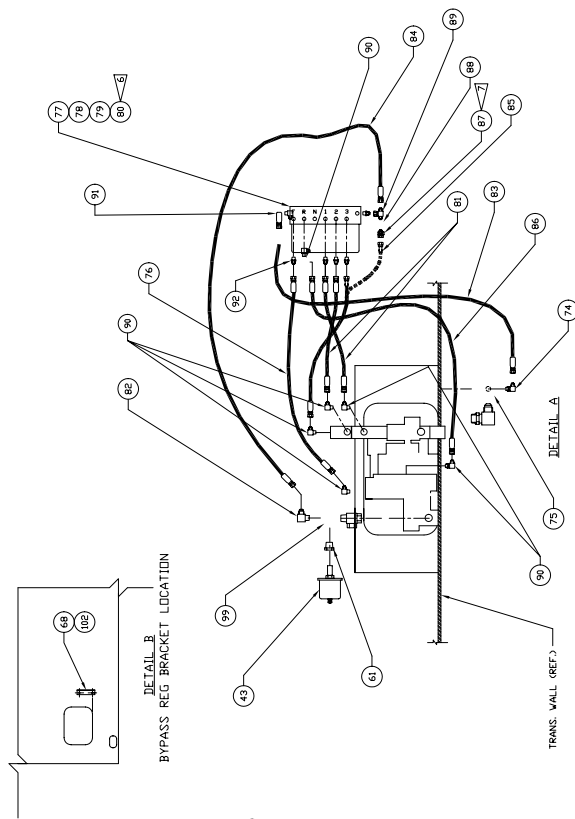

Hydraulic System - Chassis

▲ CONVERTER BRAIN LINE MUST BE ATTACHED TO CLUTCH PRESSURE GAUGE. SEE INSTRUMENT PANEL ASSY. FOR CONTINUATION OF CIRCUIT.
 ▼ TO CLUTCH PRESSURE GAUGE. SEE INSTRUMENT PANEL ASSY. FOR CONTINUATION OF CIRCUIT.
 ◆ SEE INSTRUMENT PANEL ASSY. FOR CONTINUATION OF CIRCUIT.
 NOTE: THIS DIAGRAM IS FOR UNITS USING STD. HOSE AND FITTINGS. CLARK TRANSM. & 6800 CONVERTER WITH OUT LOCK UP.
 ▼ SEE WIRE ELECTRICAL DIAGRAM FOR WIRE CONNECTIONS.
 ▲ PLUMB AS SHOWN FOR STANDARD & SPEED RANGE. CAP PORT #3 AND PLUMB TO PRESSURE FOR OPTIONAL FOURTH GEAR LOCK OUT.