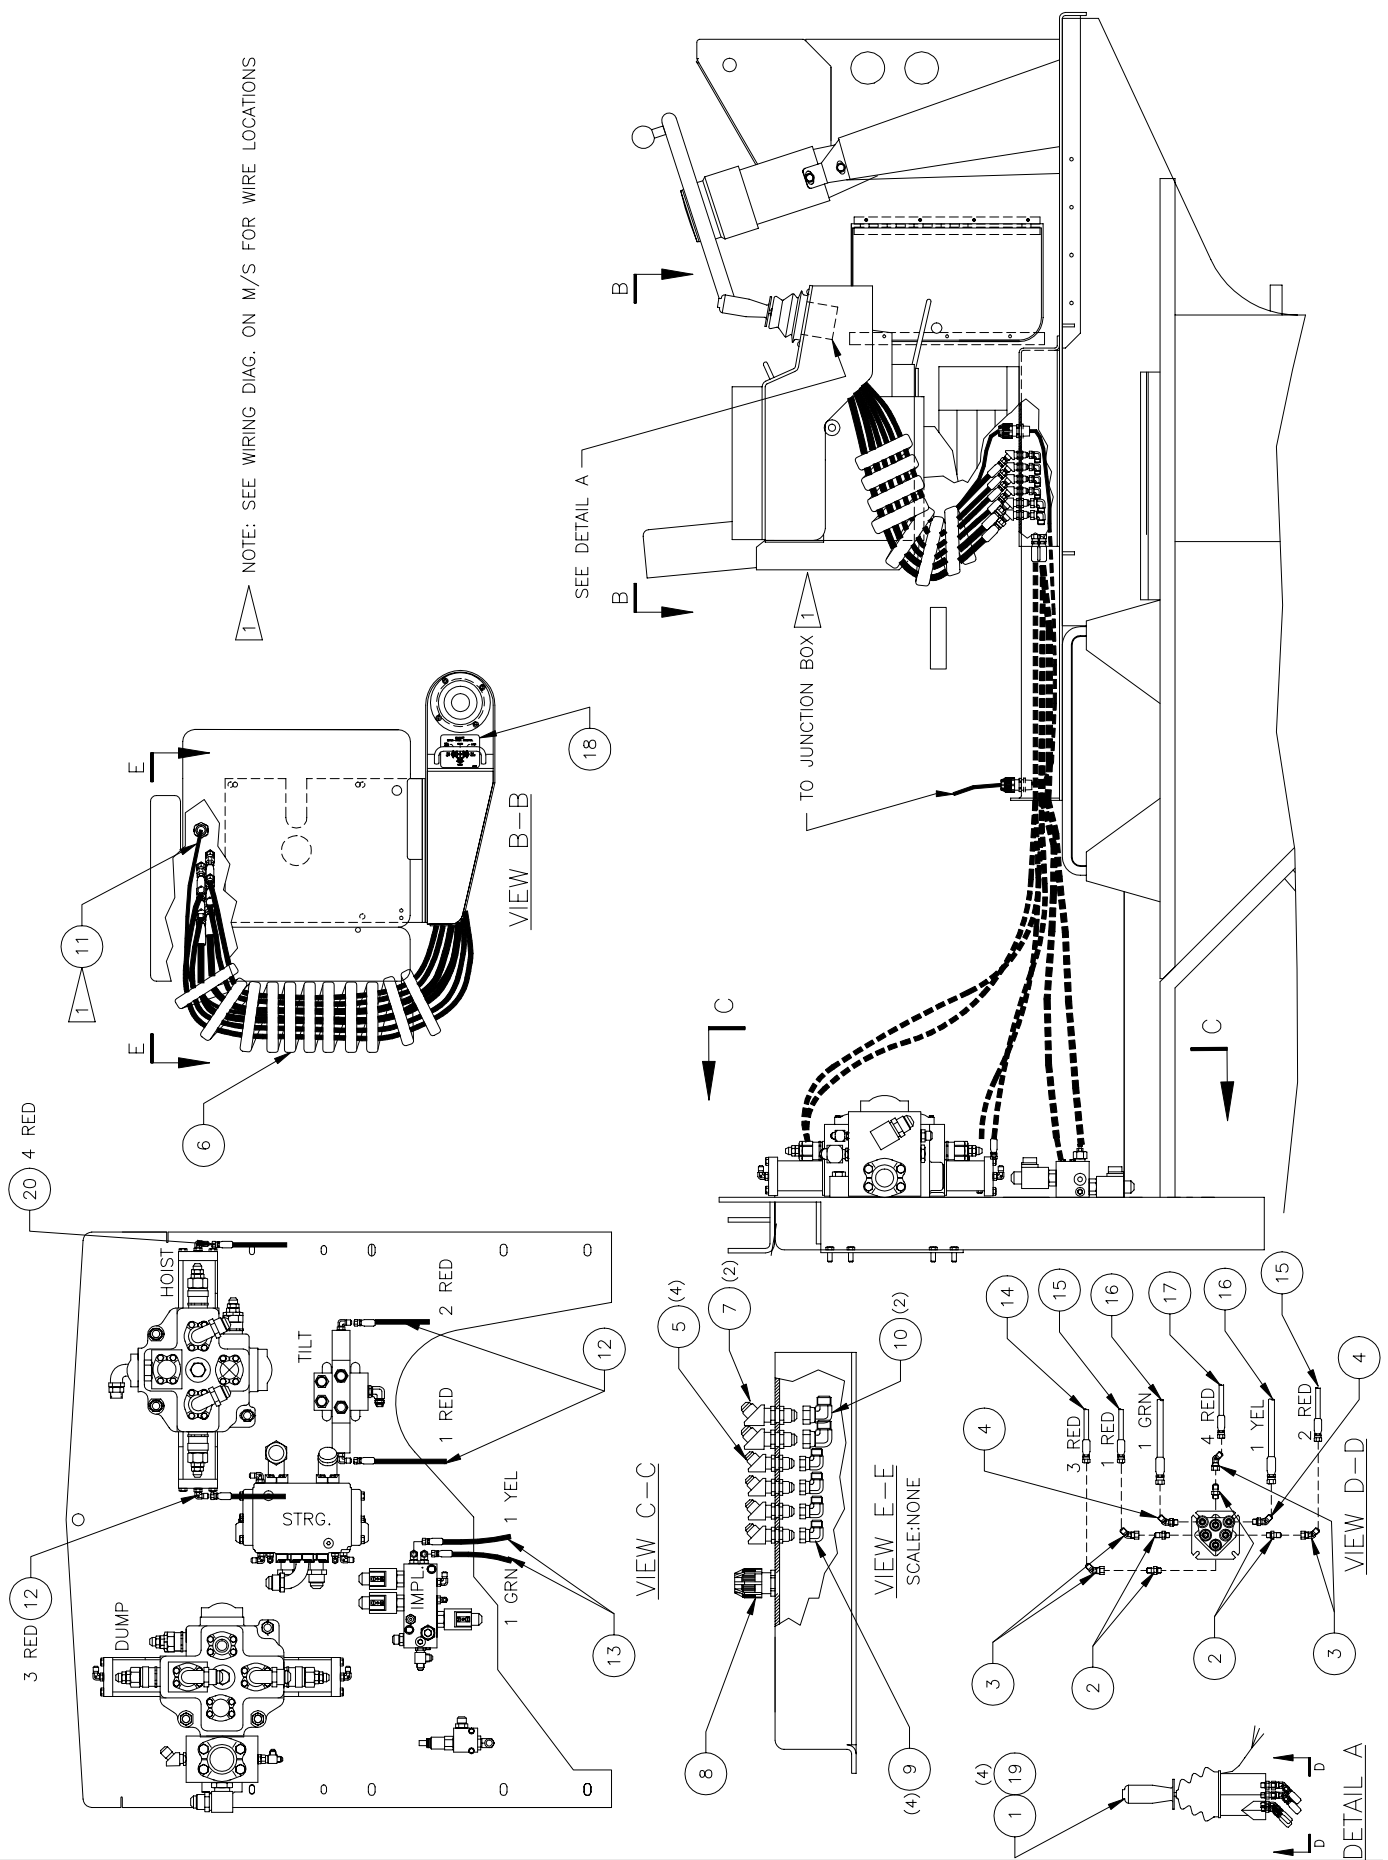

Hydraulic System - Implement Controls

NOTE: SEE WIRING DIAG. ON M/S FOR WIRE LOCATIONS

Hydraulic System - Implement Controls

Item	Part No.	Qty	Description	Item	Part No.	Qty	Description
	579474		Hydraulic Sys. - Implement Ctrl.				
1	* 573951	1	. Remote Control Valve	12	234076	3	. Hose Assembly
2	223929	4	. Fitting, St	13	244968	2	. Hose Assembly
3	217206	4	. Fitting, Ff	14	227473	1	. Hose Assembly
4	209482	2	. Fitting, Ff	15	247733	2	. Hose Assembly
5	16888	4	. Fitting, Ff	16	231397	2	. Hose Assembly
6	R14766	2'	. Spirap	17	247734	1	. Hose Assembly
7	R14398	2	. Fitting, Ff	18	579473	1	. Decal
8	219517	1	. Connector, Cord	19	240142	4	. Capscrew
9	212718	4	. Fitting, El	20	233001	1	. Hose Assembly
10	211561	2	. Fitting, El				
11	579416	1	. Wire Harness				