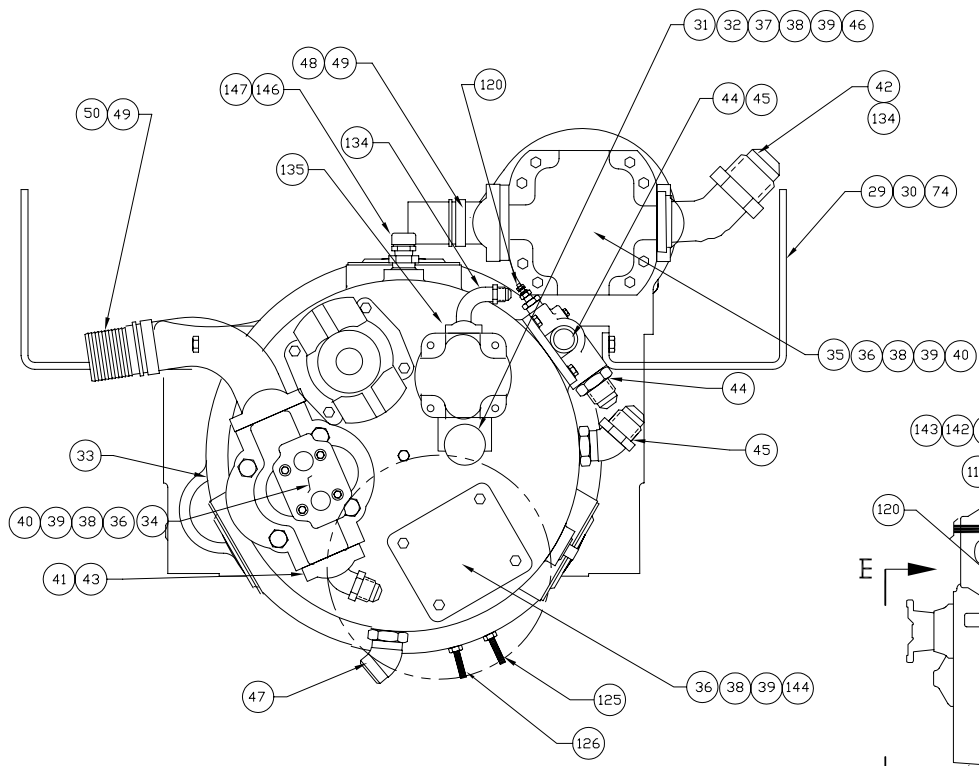

* See Separate Coverage

VIEW B-B
SCALE: 1=8