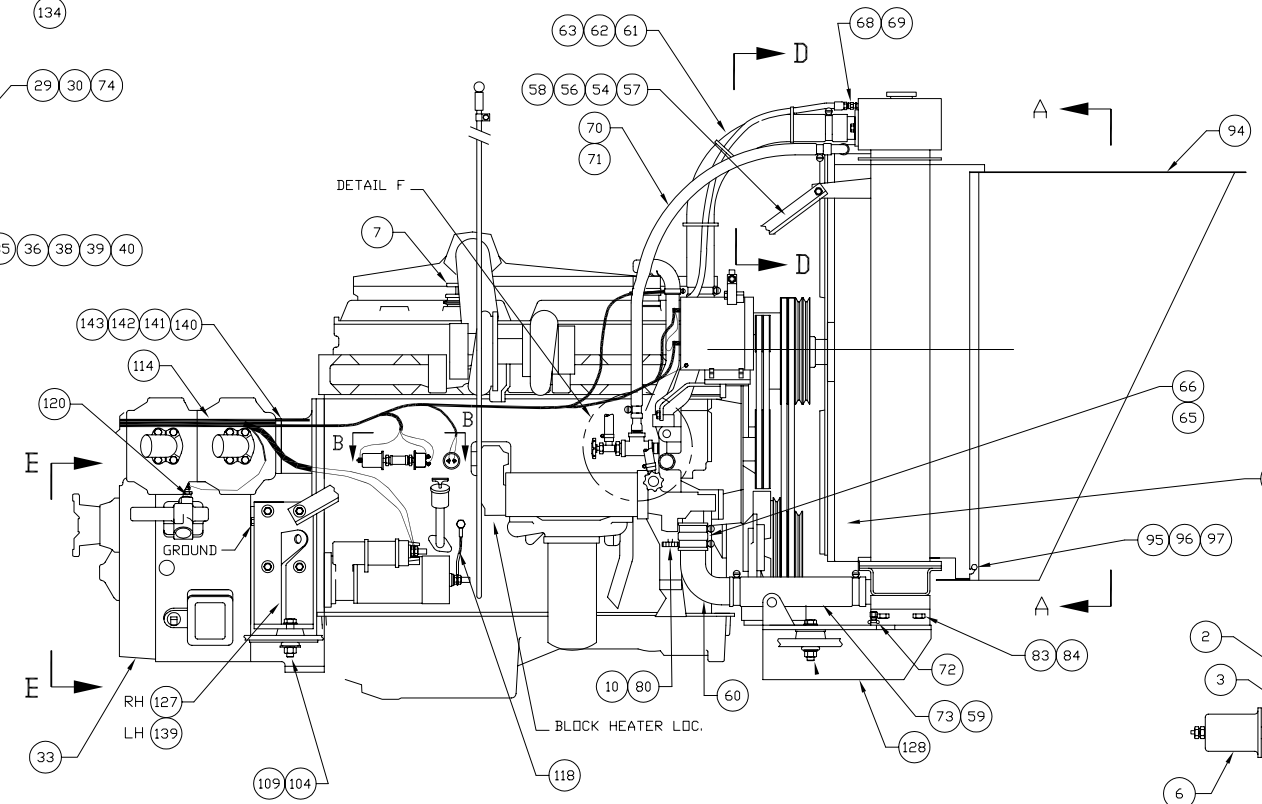

* See Separate Coverage

VIEW B-B
SCALE: 1=8