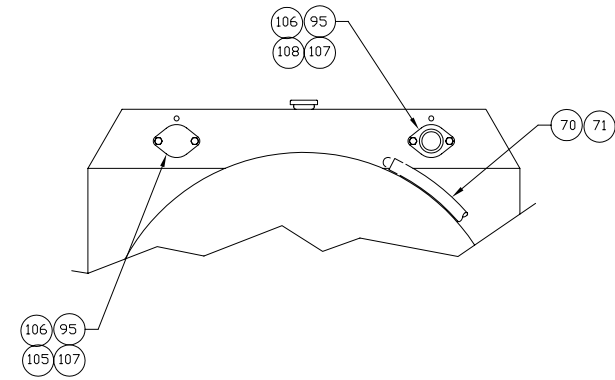

* See Separate Coverage

VIEW B-B
SCALE: 1=8