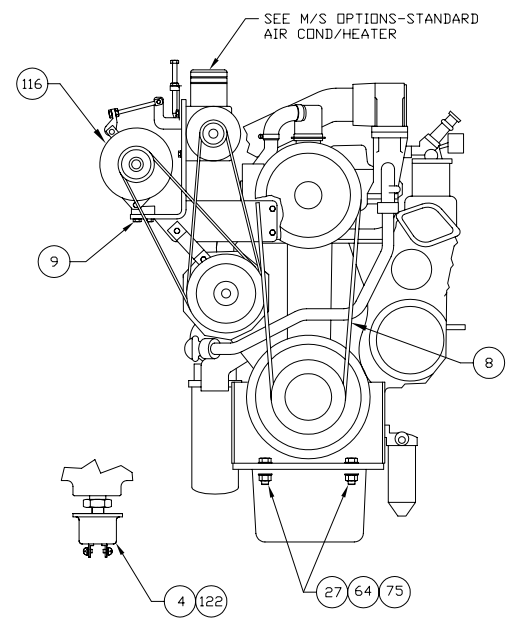

* See Separate Coverage

VIEW B-B
SCALE: 1=8