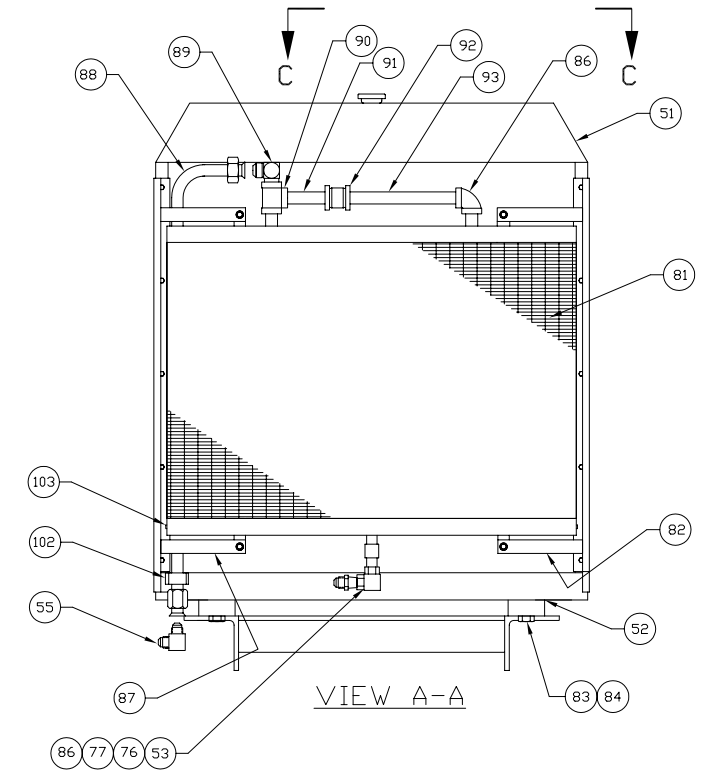

* See Separate Coverage

VIEW B-B
SCALE: 1=8