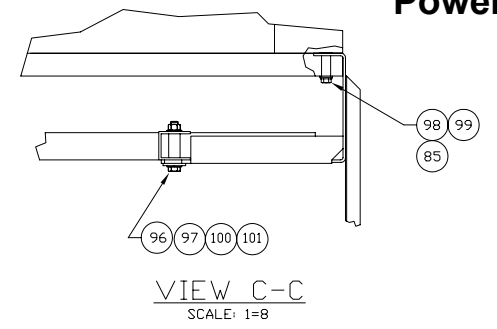

* See Separate Coverage

VIEW B-B
SCALE: 1=8