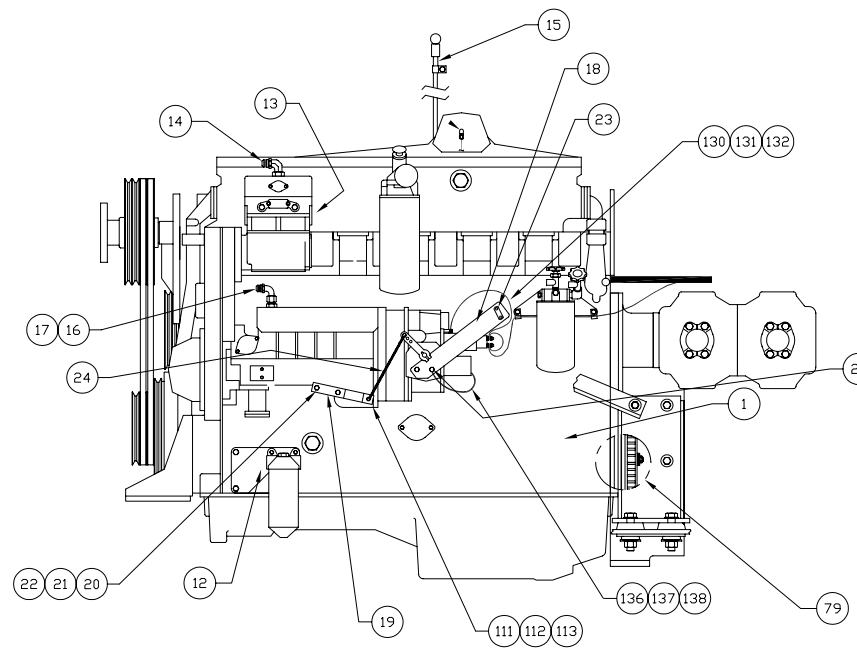

* See Separate Coverage

VIEW B-B
SCALE: 1=8