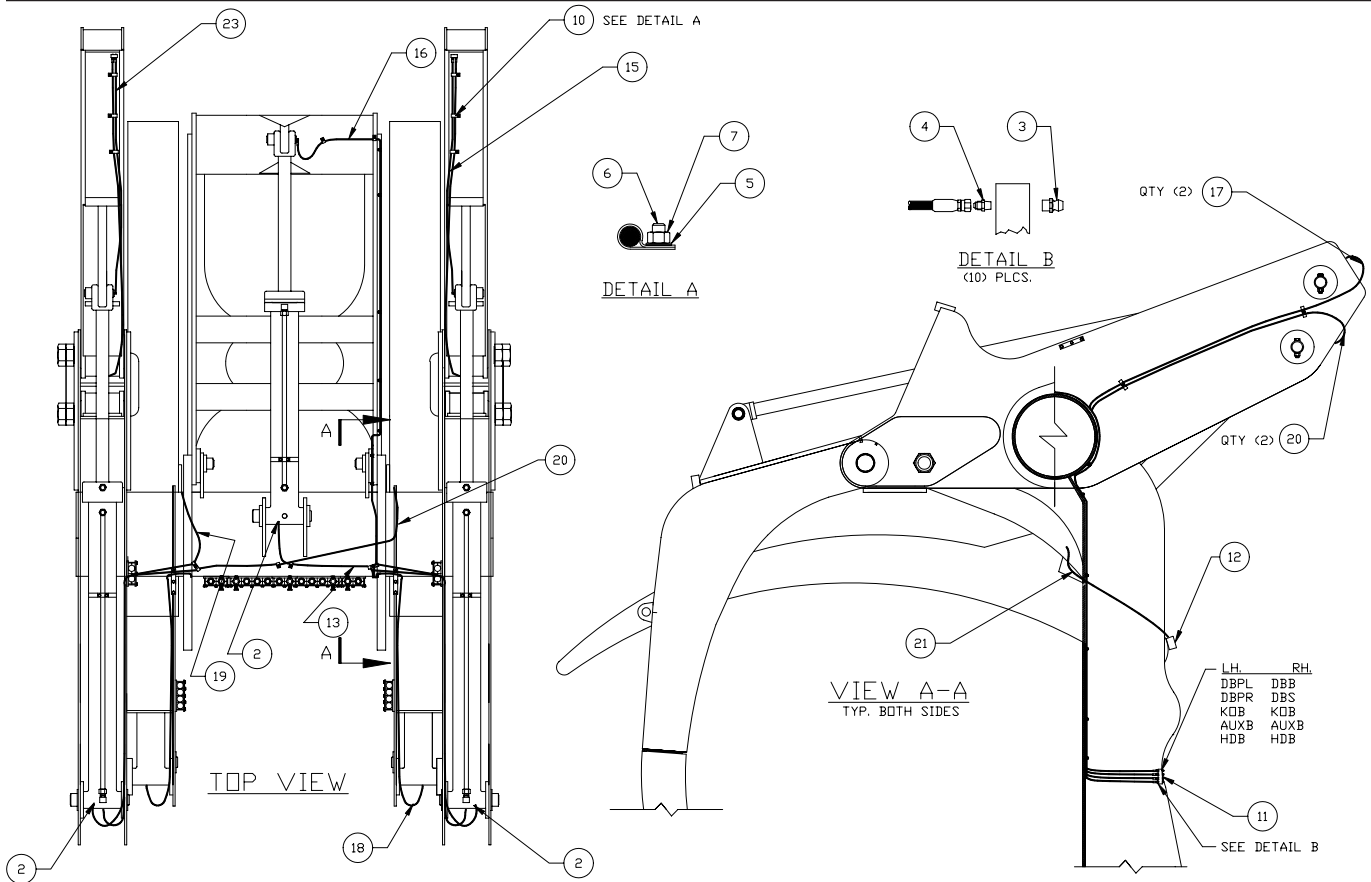

Remote Lube System, Carriage

NOTE:
CLAMPS TYPICALLY LOCATED 18" APART UNLESS OTHERWISE NOTED.

Remote Lube System, Carriage

Item	Part No.	Qty	Description	Item	Part No.	Qty	Description
	579469		Remote Lube System, Carriage				
1	209405	7	. Fitting, El	13	240189	1	. Hose Assembly
2	209750	3	. Fitting, St	14	237817	2	. Hose Assembly
3	00191758	16	. Fitting, Lube	15	227477	2	. Hose Assembly
4	209752	16	. Fitting, St	16	240190	1	. Hose Assembly
5	230282	53	. Flat Washer	17	237850	2	. Hose Assembly
6	236572	53	. Stud, Weld	18	233718	2	. Hose Assembly
7	223654	53	. Nut, Esna	19	235184	1	. Hose Assembly
8	209701	6	. Clamp	20	227928	2	. Hose Assembly
9	209697	6	. Clamp	21	227473	2	. Hose Assembly
10	209579	54	. Clamp	22	241230	2	. Hose Assembly
11	564216	2	. Manifold	23	233146	2	. Hose Assembly
12	565020	5	. Manifold, Lube				