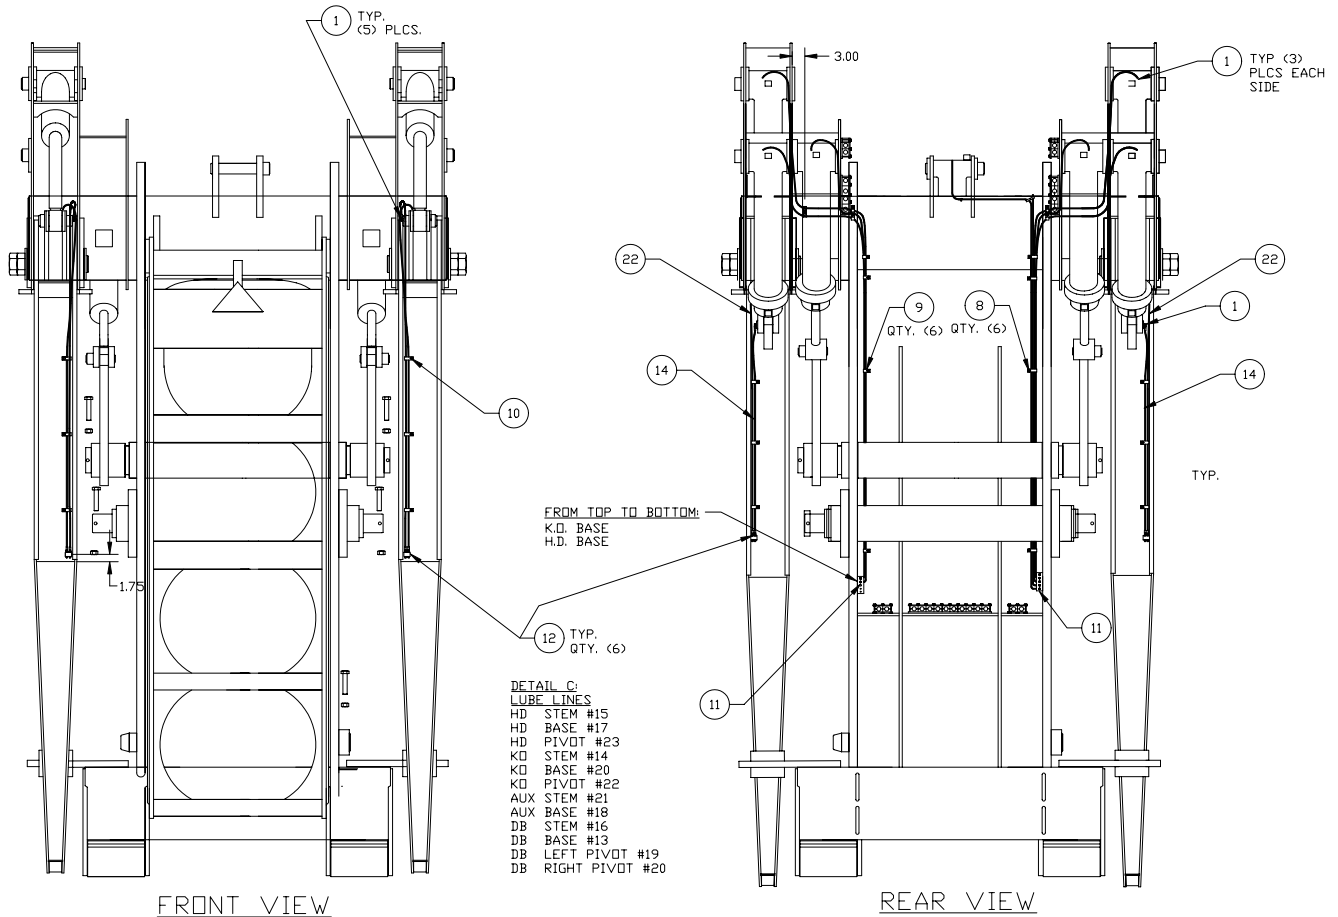

Remote Lube System, Carriage

NOTE:
CLAMPS TYPICALLY LOCATED 18" APART UNLESS OTHERWISE NOTED.

Remote Lube System, Carriage

Item	Part No.	Qty	Description	Item	Part No.	Qty	Description
	579469		Remote Lube System, Carriage				
1	209405	7	. Fitting, El	13	240189	1	. Hose Assembly
2	209750	3	. Fitting, St	14	237817	2	. Hose Assembly
3	00191758	16	. Fitting, Lube	15	227477	2	. Hose Assembly
4	209752	16	. Fitting, St	16	240190	1	. Hose Assembly
5	230282	53	. Flat Washer	17	237850	2	. Hose Assembly
6	236572	53	. Stud, Weld	18	233718	2	. Hose Assembly
7	223654	53	. Nut, Esna	19	235184	1	. Hose Assembly
8	209701	6	. Clamp	20	227928	2	. Hose Assembly
9	209697	6	. Clamp	21	227473	2	. Hose Assembly
10	209579	54	. Clamp	22	241230	2	. Hose Assembly
11	564216	2	. Manifold	23	233146	2	. Hose Assembly
12	565020	5	. Manifold, Lube				