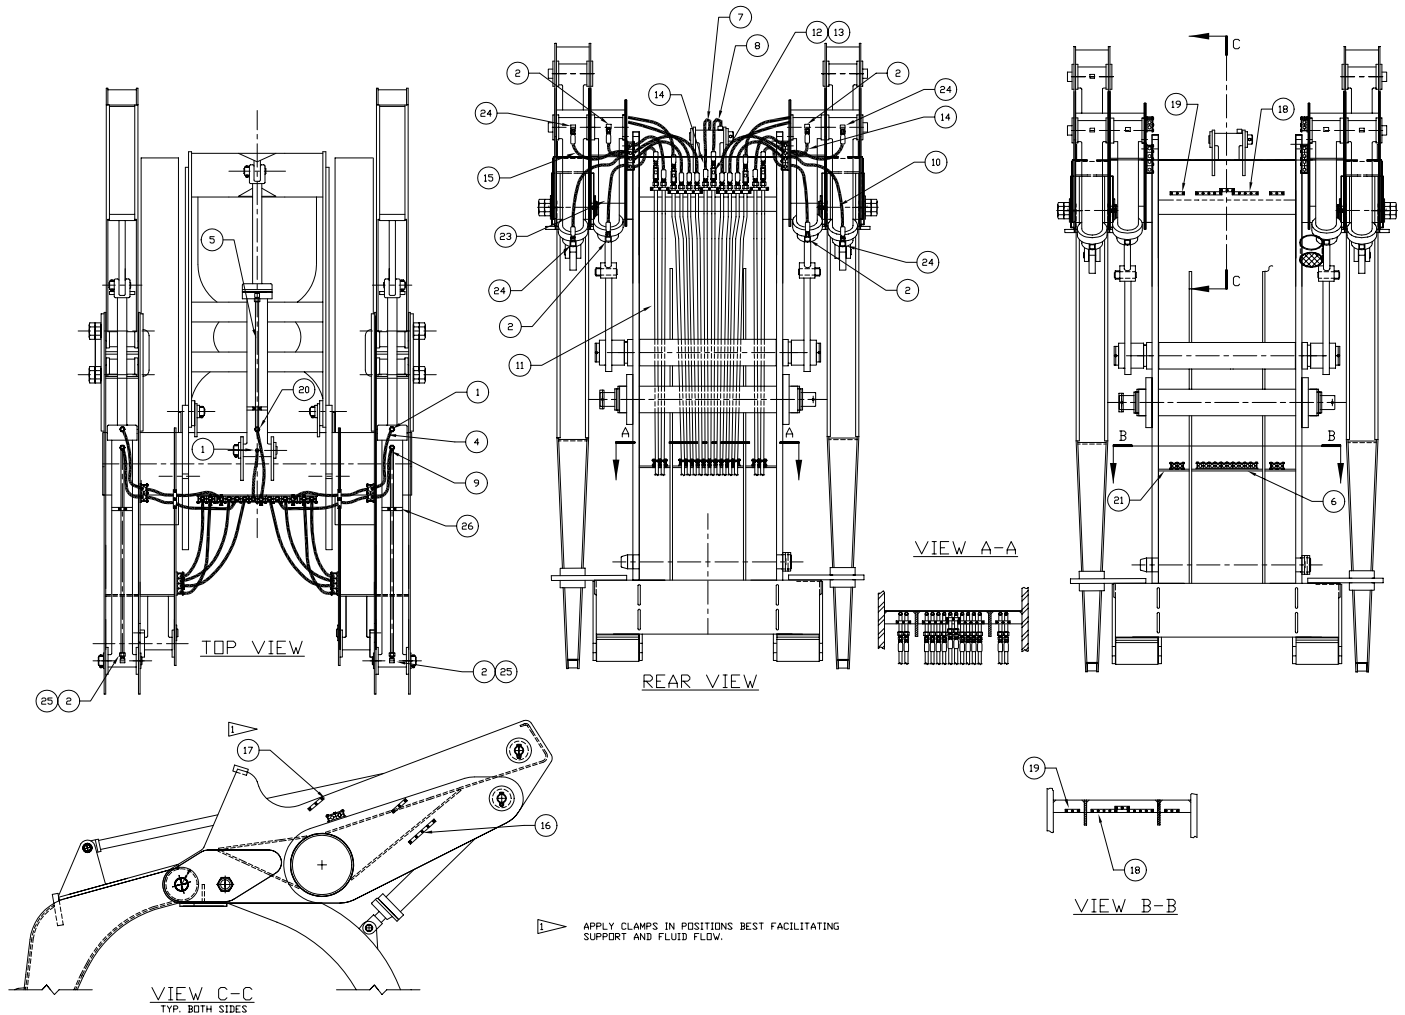

Hydraulic System - Carriage

| Item | Part No. | Qty | Description | Item | Part No. | Qty | Description |
|---|----------|-----|----------------------|------|----------|-----|-----------------|
| 579468 Hydraulic System-Carriage | | | | | | | |
| 1 | 209323 | 3 | . Fitting | 14 | 248274 | 2 | . Hose Assembly |
| 2 | 209715 | 4 | . Fitting | 15 | 238505 | 2 | . Hose Assembly |
| 4 | 229280 | 2 | . Hose Assembly | 16 | 232205 | 2 | . Clamp |
| 5 | 525908 | 1 | . Tube Assembly | 17 | 228961 | 6 | . Clamp |
| 6 | 574069 | 1 | . Plate | 18 | 234046 | 4 | . Clamp |
| 7 | 248269 | 1 | . Hose Assembly | 19 | 227226 | 6 | . Clamp |
| 8 | 248270 | 1 | . Hose Assembly | 20 | 210069 | 1 | . Fitting |
| 9 | 248272 | 2 | . Hose Assembly | 21 | 577574 | 2 | . Plate |
| 10 | 248273 | 2 | . Hose Assembly | 23 | 248271 | 2 | . Hose Assembly |
| 11 | 574022 | 14 | . Tube Assembly | 24 | 209147 | 4 | . Fitting, Ff |
| 12 | 21199 | 5 | . Flow Control Valve | 25 | 561247 | 2 | . Tube Assembly |
| 13 | 209760 | 10 | . Fitting | 26 | 562456 | 3 | . Clamp |