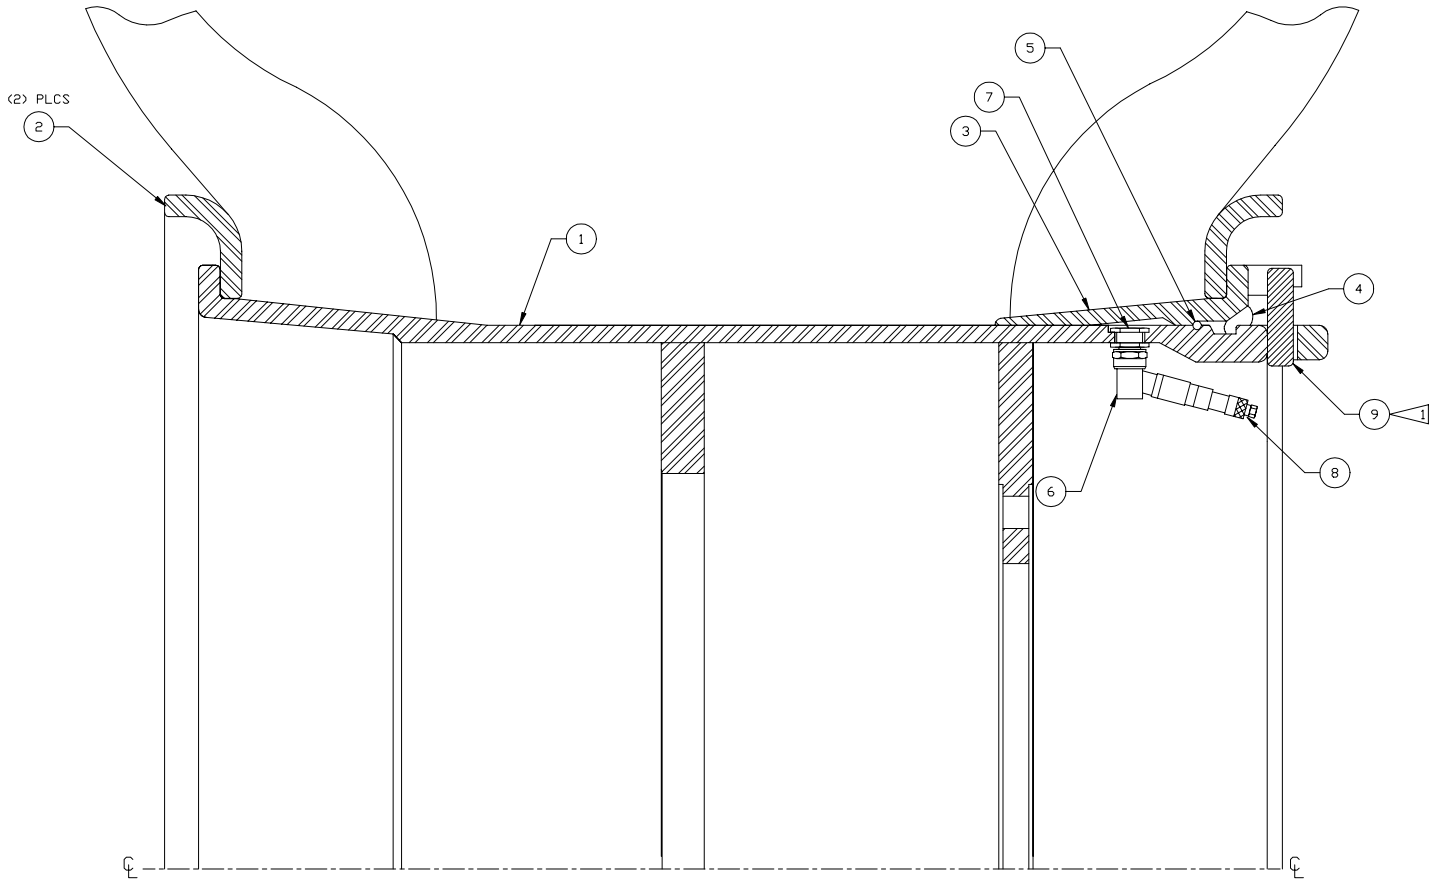

Wheel Assembly

NOTE: VIEW IS TYPICAL FOR (2) LOCKS LOCATED 180° APART.

Item	Part No.	Qty	Description	Item	Part No.	Qty	Description
	<b>579370</b>		<b>Wheel Assembly</b>				
1	574834	1	. Rim	6	221836	1	. Stem, Valve
2	210121	2	. Flange	7	221834	1	. Spud
3	560983	1	. Bead Seat	8	221835	1	. Core, Housing
4	210123	1	. Ring, Lock	9	560262	2	. Lock, Wheel
5	210099	1	. O-Ring				