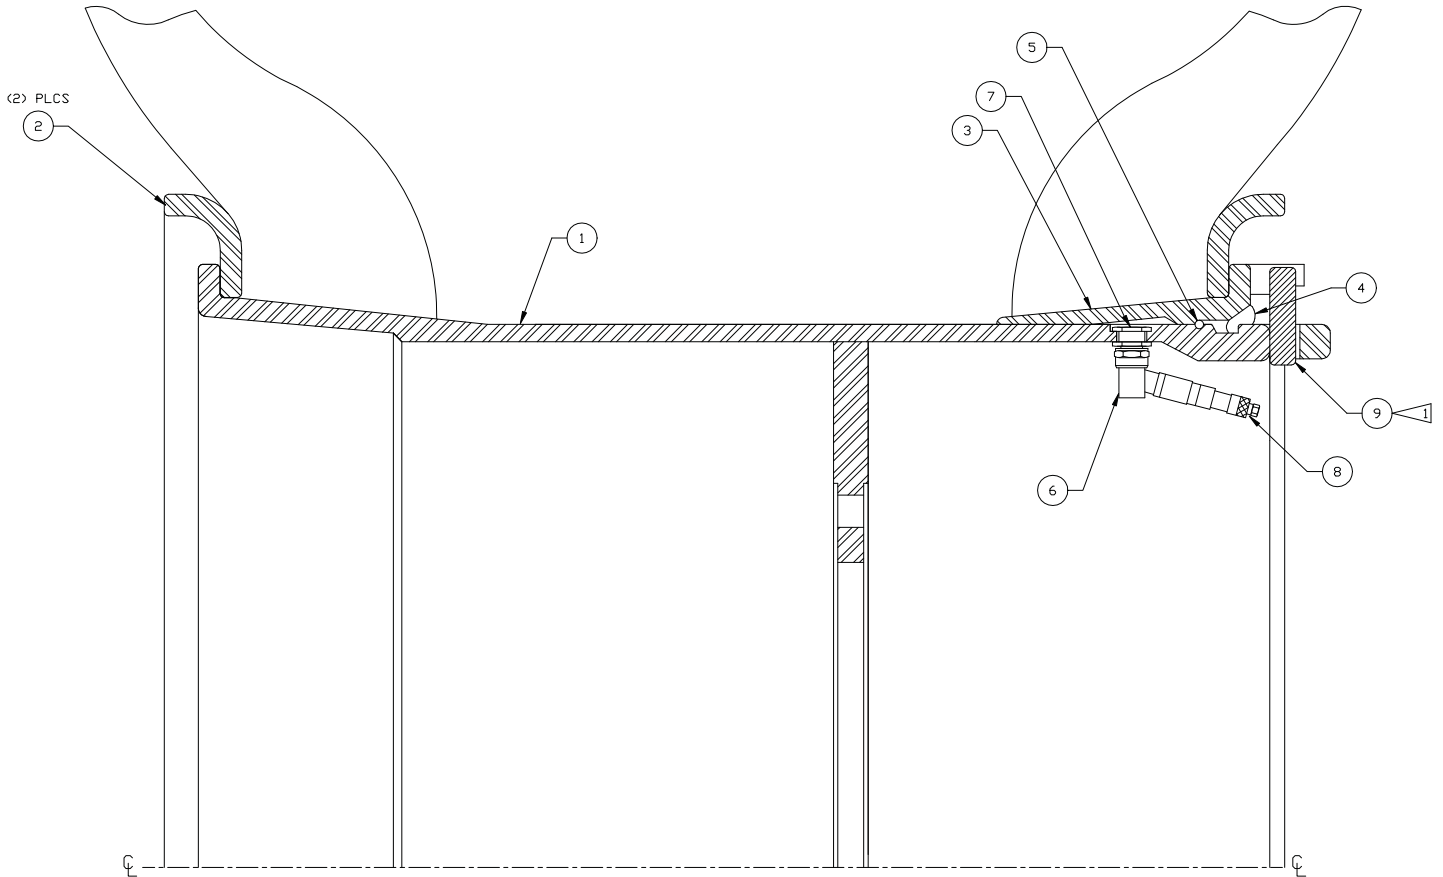

Wheel Assembly

NOTE: VIEW IS TYPICAL FOR (2) LOCKS LOCATED 180° APART.

Item	Part No.	Qty	Description	Item	Part No.	Qty	Description
579425 Wheel Assembly							
1	576853	1	. Rim	7	221834	1	. Spud
2	210121	2	. Flange	8	221835	1	. Core, Housing
3	560983	1	. Bead Seat	9	560262	2	. Lock, Wheel
4	210123	1	. Ring, Lock				
5	210099	1	. O-Ring				
6	221836	1	. Stem, Valve				